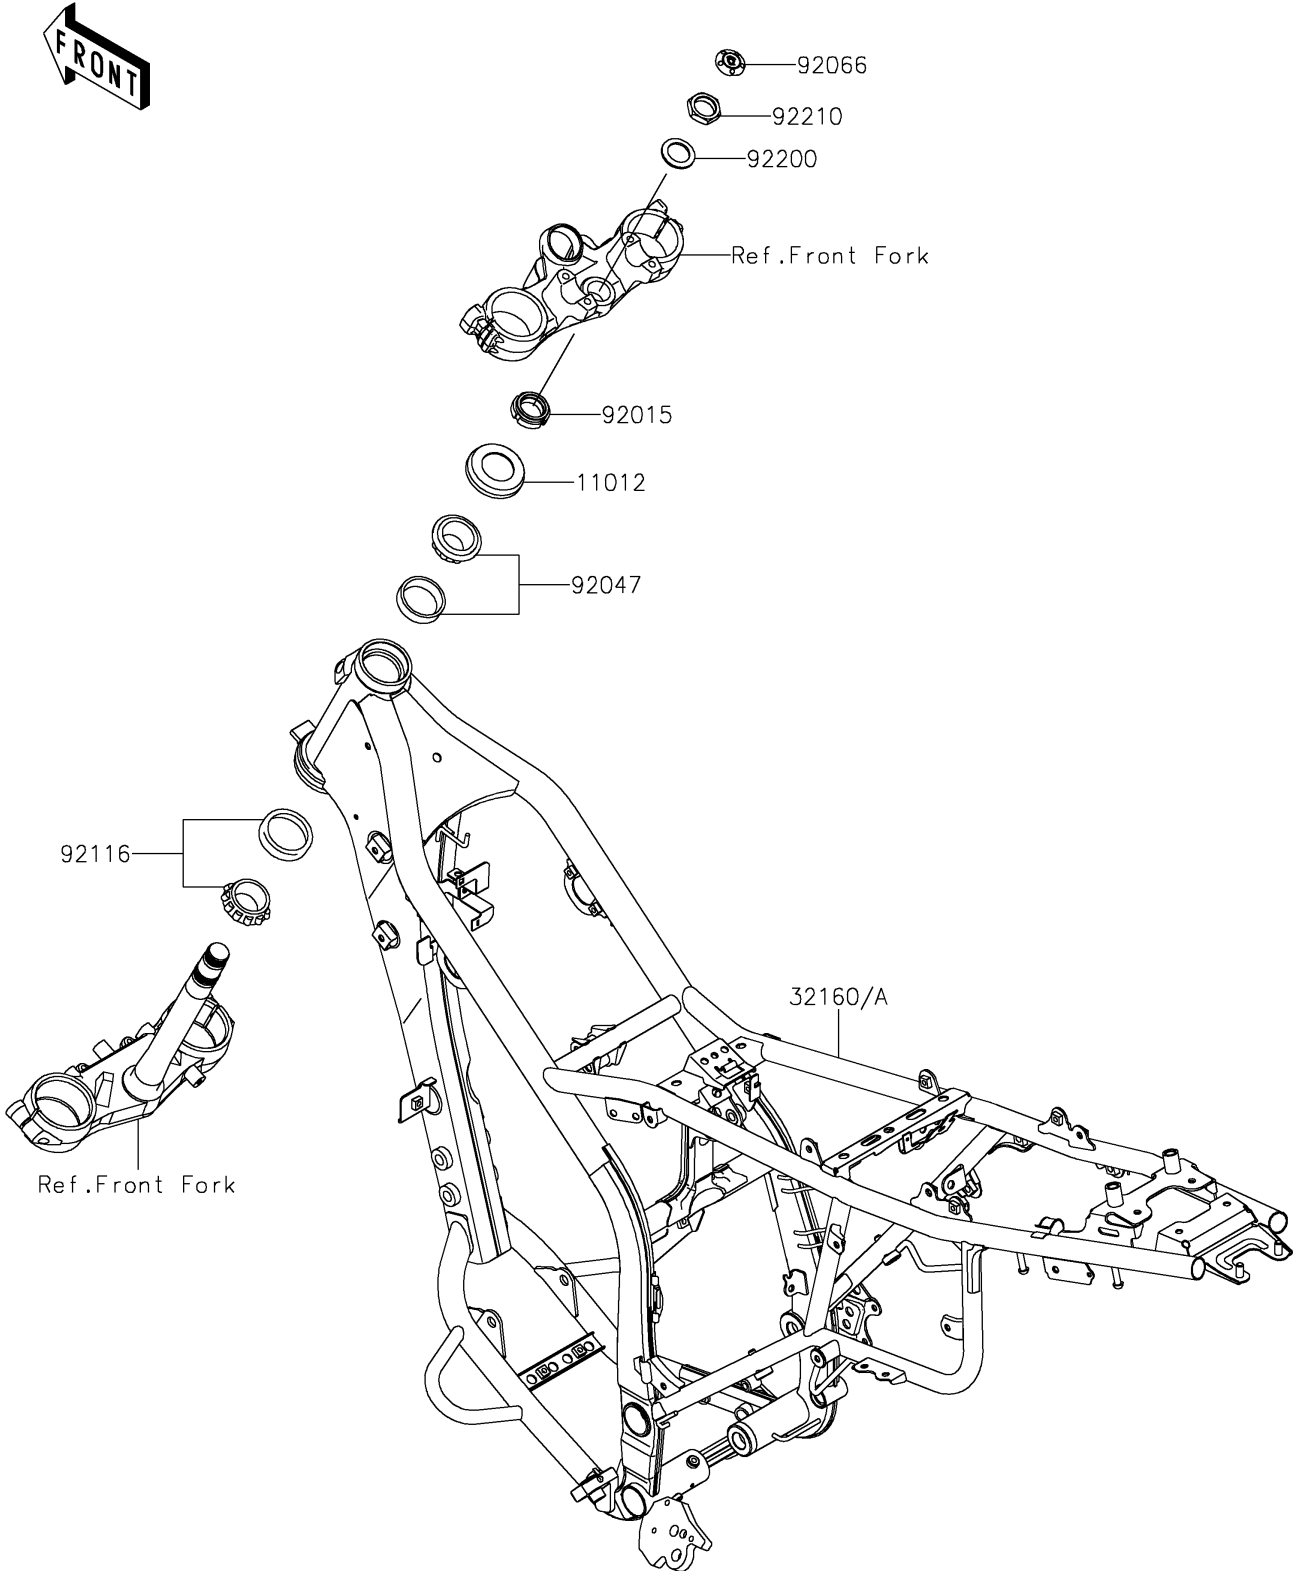

2021 KLX®300SM PARTS DIAGRAM

Frame

F2120

2021 KLX®300SM PARTS LIST

Frame

ITEM NAME	PART NUMBER	QUANTITY
CAP,STEERING STEM (Ref # 11012)	11012-1762	1
NUT,25MM,T=12 (Ref # 92015)	92015-1546	1
RACE,ROLLER,32005JR RS (Ref # 92047)	92047-017	1
PLUG (Ref # 92066)	92066-0162	1
BEARING-ROLLER,HI-CAP32006JRRS (Ref # 92116)	92116-1069	1
WASHER,STEERING STEM (Ref # 92200)	92200-0517	1
NUT,STEERING STEM,22MM (Ref # 92210)	92210-1521	1