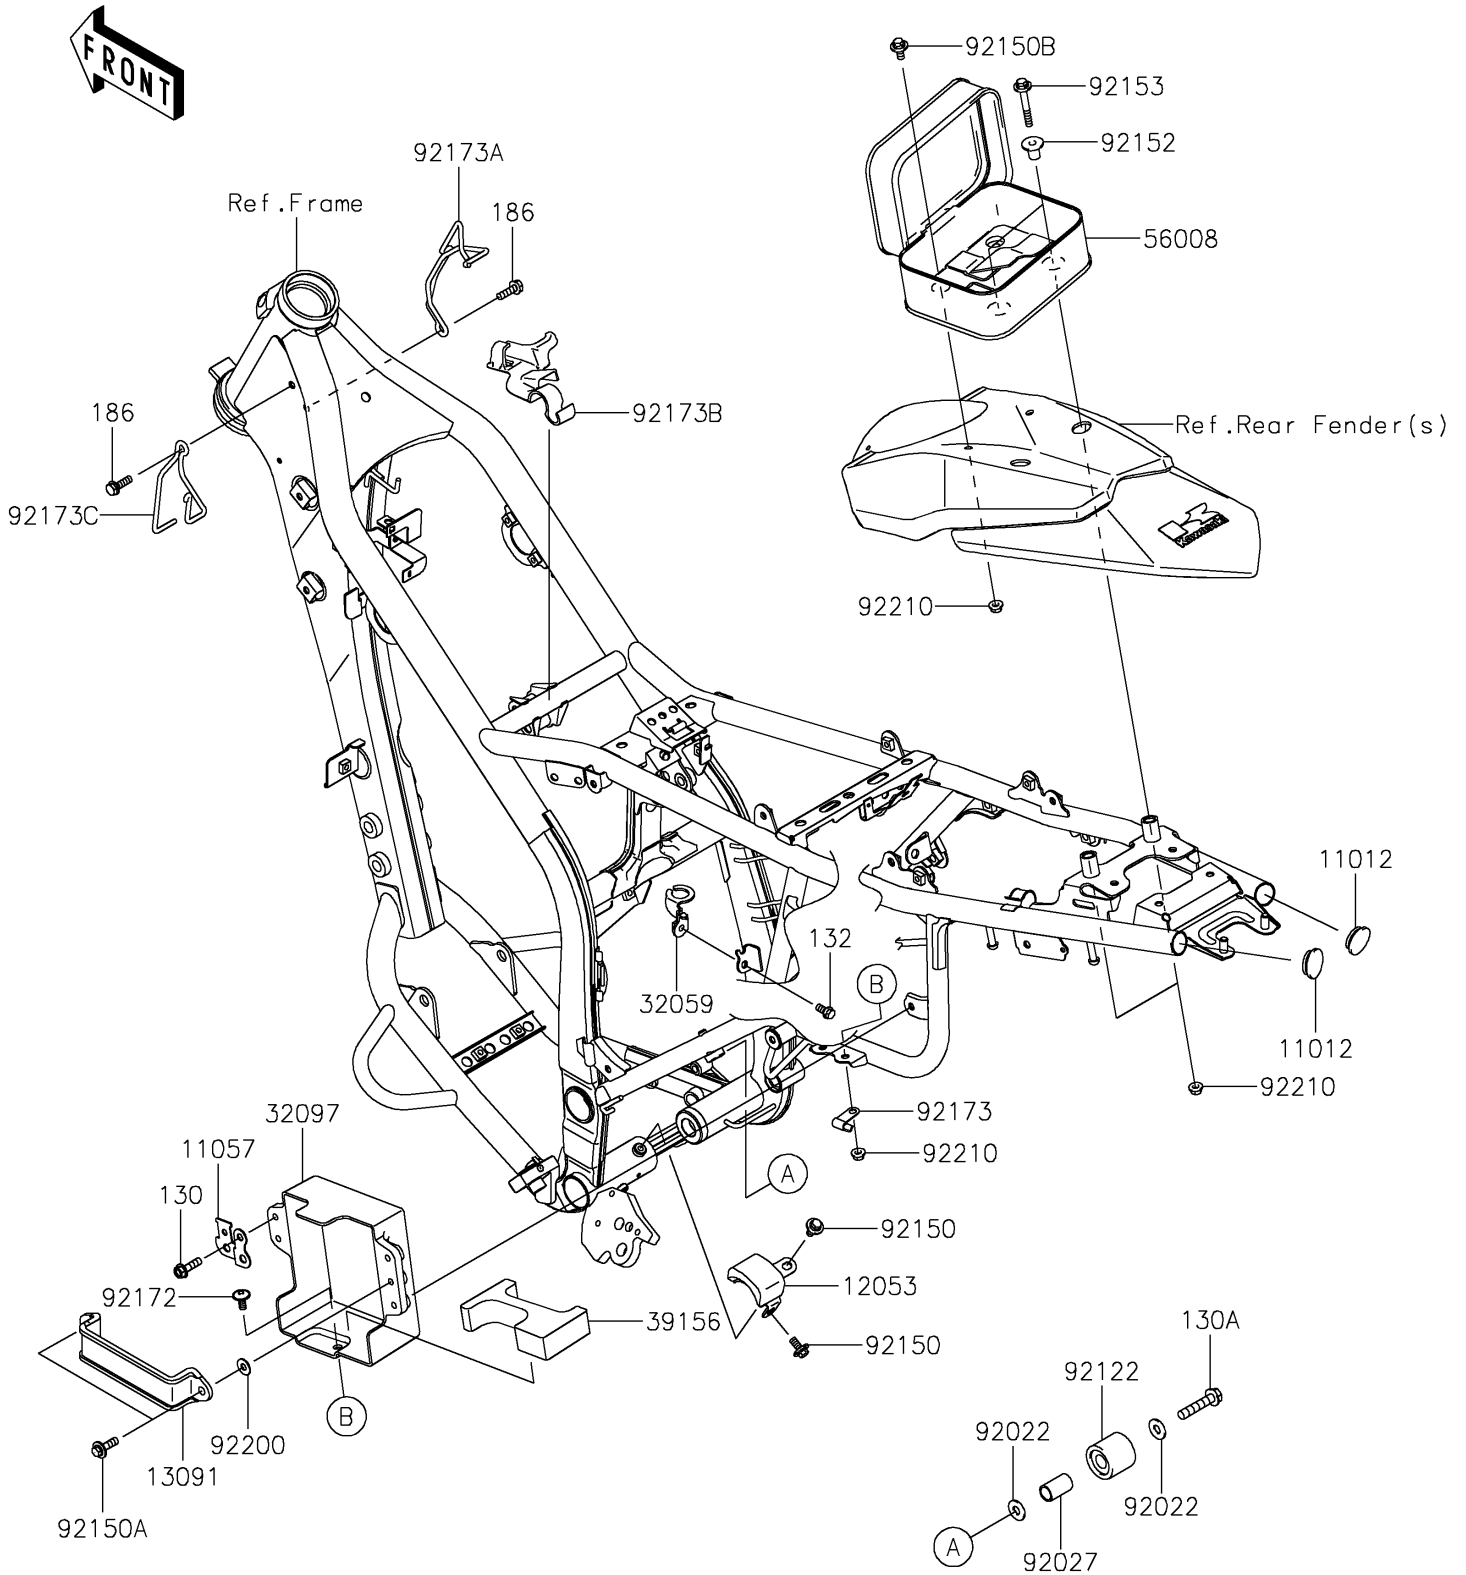

2021 KLX®300SM PARTS DIAGRAM

Frame Fittings

F2131

2021 KLX®300SM PARTS LIST

Frame Fittings

ITEM NAME	PART NUMBER	QUANTITY
CAP (Ref # 11012)	11012-1369	2
BRACKET,SIGNAL LAMP RELAY (Ref # 11057)	11057-4270	1
GUIDE-CHAIN (Ref # 12053)	12053-0001	1
BOLT-FLANGED,6X22 (Ref # 130)	130BA0622	1
HOLDER (Ref # 13091)	13091-1875	1
BOLT-FLANGED,8X40 (Ref # 130A)	130BA0840	1
BOLT-FLANGED-SMALL,6X12 (Ref # 132)	132BB0612	1
BOLT-UPSET-WP,6X20 (Ref # 186)	186BA0620	2
BRACKET-SWITCH,BRAKE (Ref # 32059)	32059-1117	1
CASE-BATTERY (Ref # 32097)	32097-0001	1
PAD,BATTERY (Ref # 39156)	39156-2766	1
BAG,TOOL,BLACK (Ref # 56008)	56008-0037-MA	1
WASHER,8.5X20X1.6 (Ref # 92022)	92022-1561	2
COLLAR,CHAIN ROLLER (Ref # 92027)	92027-1670	1
ROLLER,CHAIN GUIDE (Ref # 92122)	92122-1153	1
BOLT,6X12 (Ref # 92150)	92150-1435	2
BOLT,FLANGED,6X22 (Ref # 92150A)	92150-1481	2
BOLT,FLANGED,6X16 (Ref # 92150B)	92150-1506	2
COLLAR (Ref # 92152)	92152-0604	2
BOLT,6X45 (Ref # 92153)	92153-0003	2
SCREW,6X14 (Ref # 92172)	92172-0004	1
CLAMP,HARNESS (Ref # 92173)	92173-1368	1
CLAMP,HARNESS,RH (Ref # 92173A)	92173-2206	1
CLAMP,UNDER TANK (Ref # 92173B)	92173-2311	1
CLAMP,HARNESS,LH (Ref # 92173C)	92173-2312	1
WASHER,6.5X16X1.0 (Ref # 92200)	92200-0796	2
NUT,FLANGED,6MM (Ref # 92210)	92210-0630	5