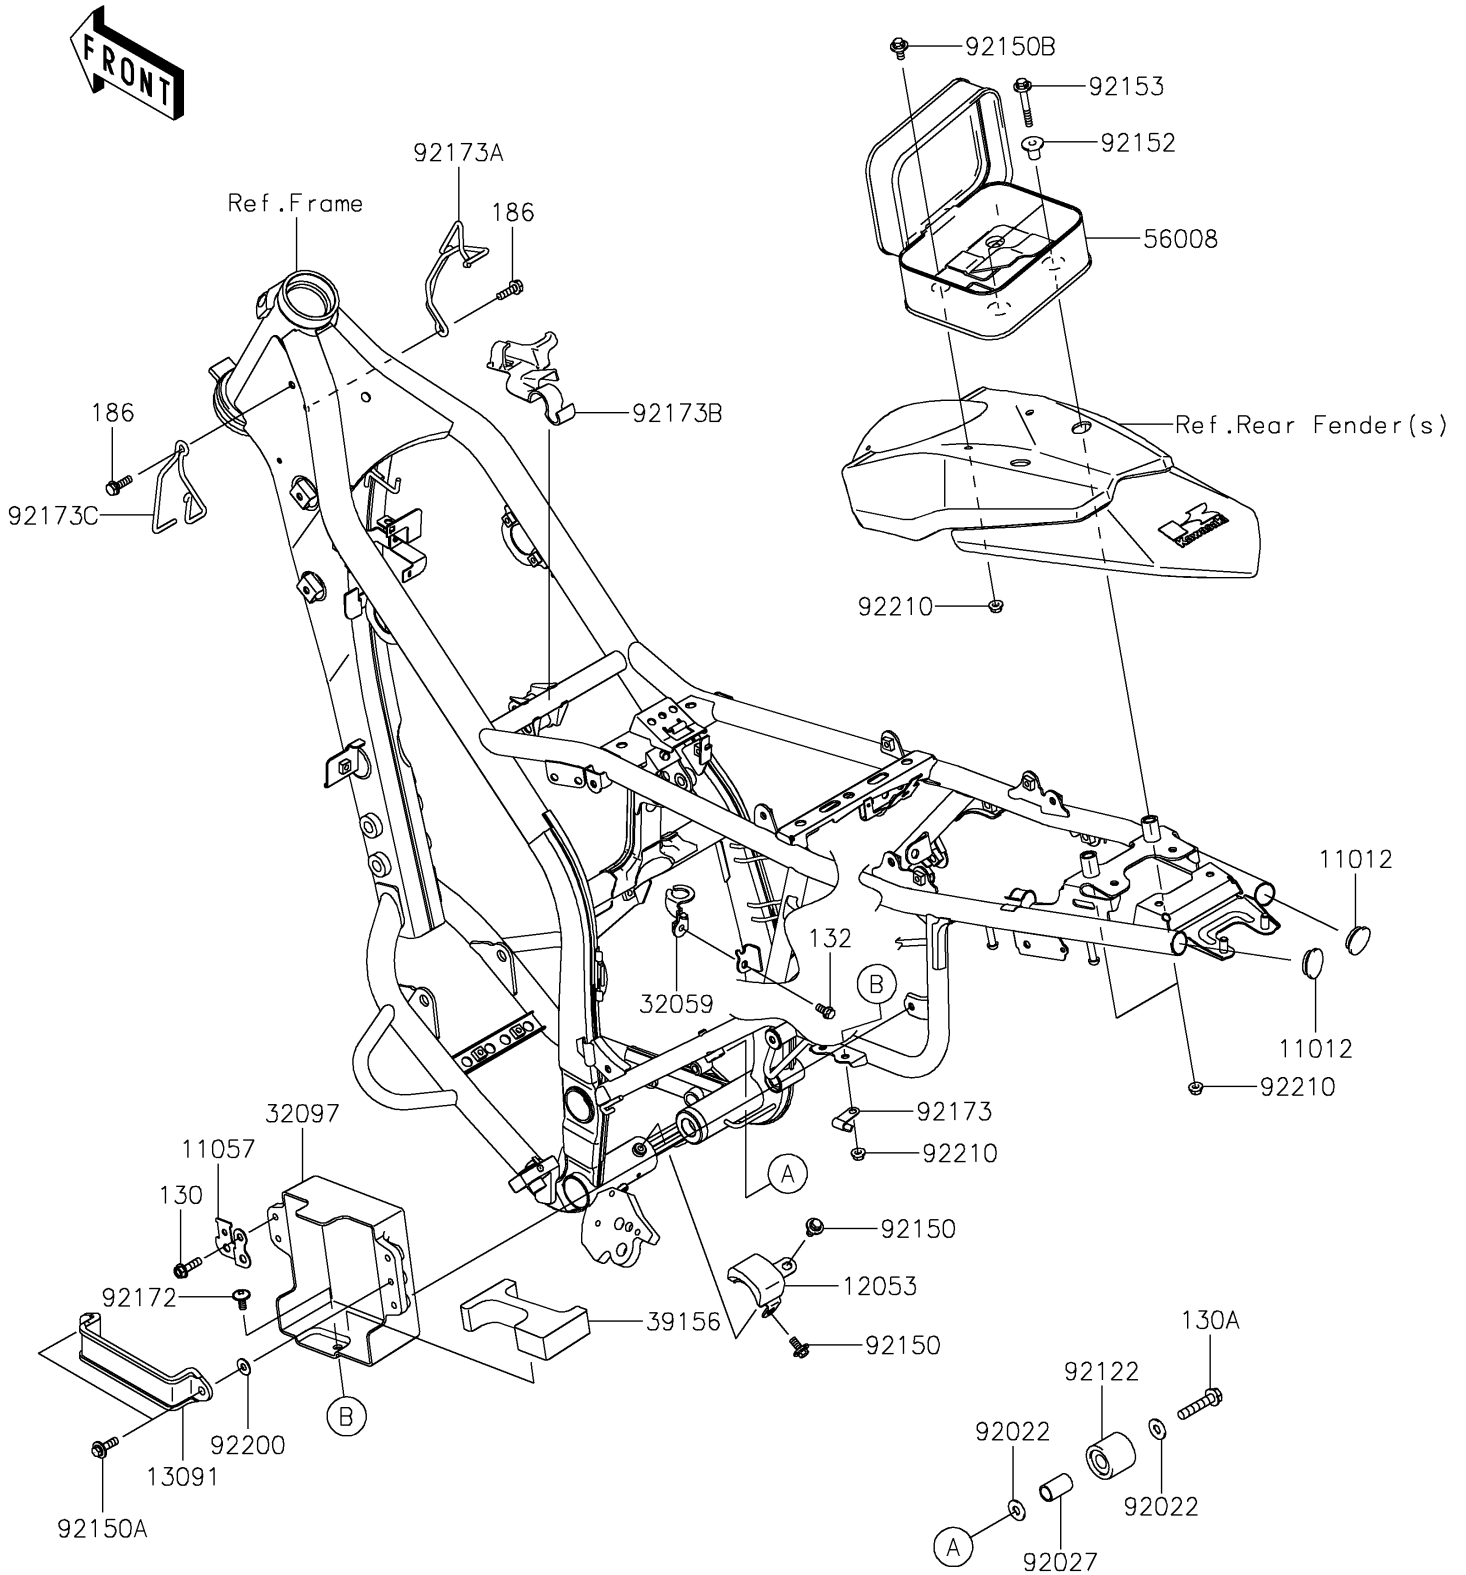

2021 KLX®300SM PARTS DIAGRAM

Frame Fittings

F2131

2021 KLX®300SM PARTS LIST

Frame Fittings

ITEM NAME	PART NUMBER	QUANTITY
-----------	-------------	----------