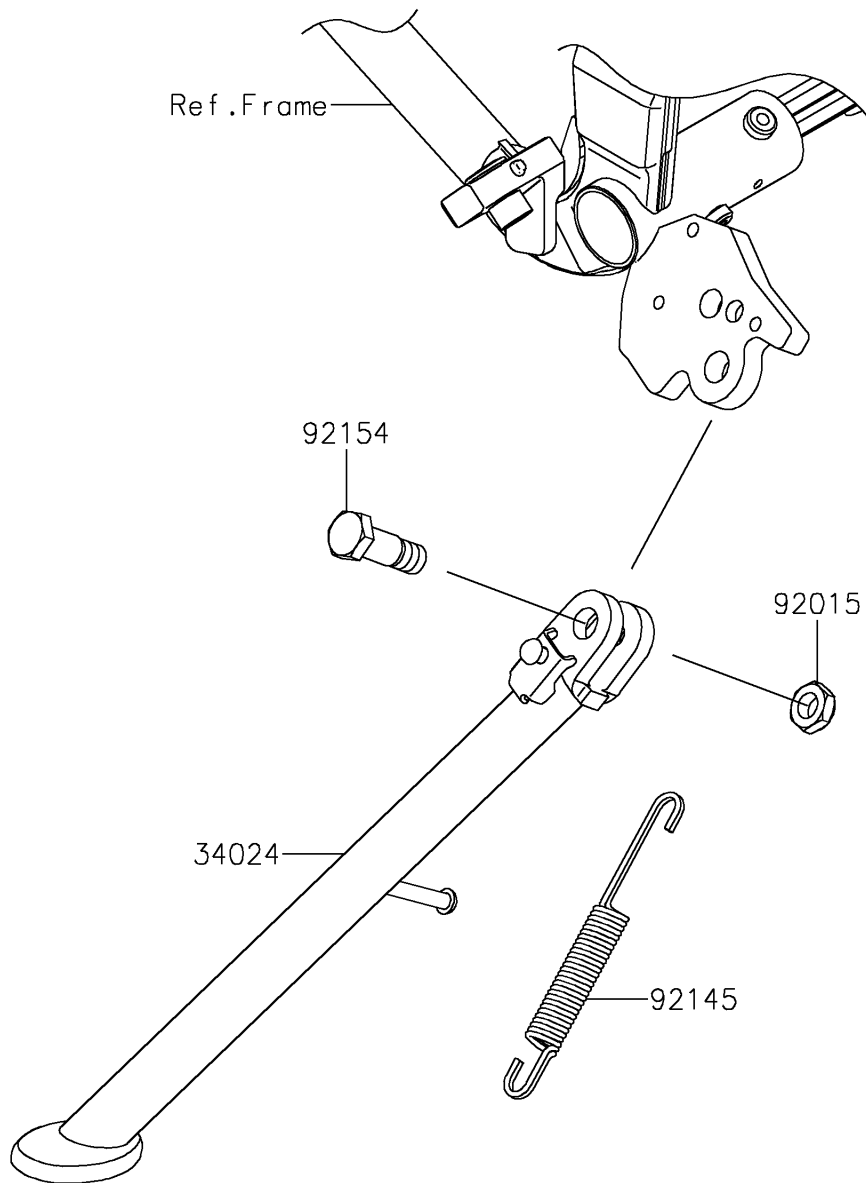

2021 KLX®300SM PARTS DIAGRAM

Stand(s)

F2190

2021 KLX®300SM PARTS LIST

Stand(s)

ITEM NAME	PART NUMBER	QUANTITY
STAND-SIDE,F.S.BLACK (Ref # 34024)	34024-0168-18R	1
NUT,LOCK,10MM,BLACK (Ref # 92015)	92015-1188	1
SPRING,SIDE STAND (Ref # 92145)	92145-0085	1
BOLT,SIDE STAND (Ref # 92154)	92154-0412	1