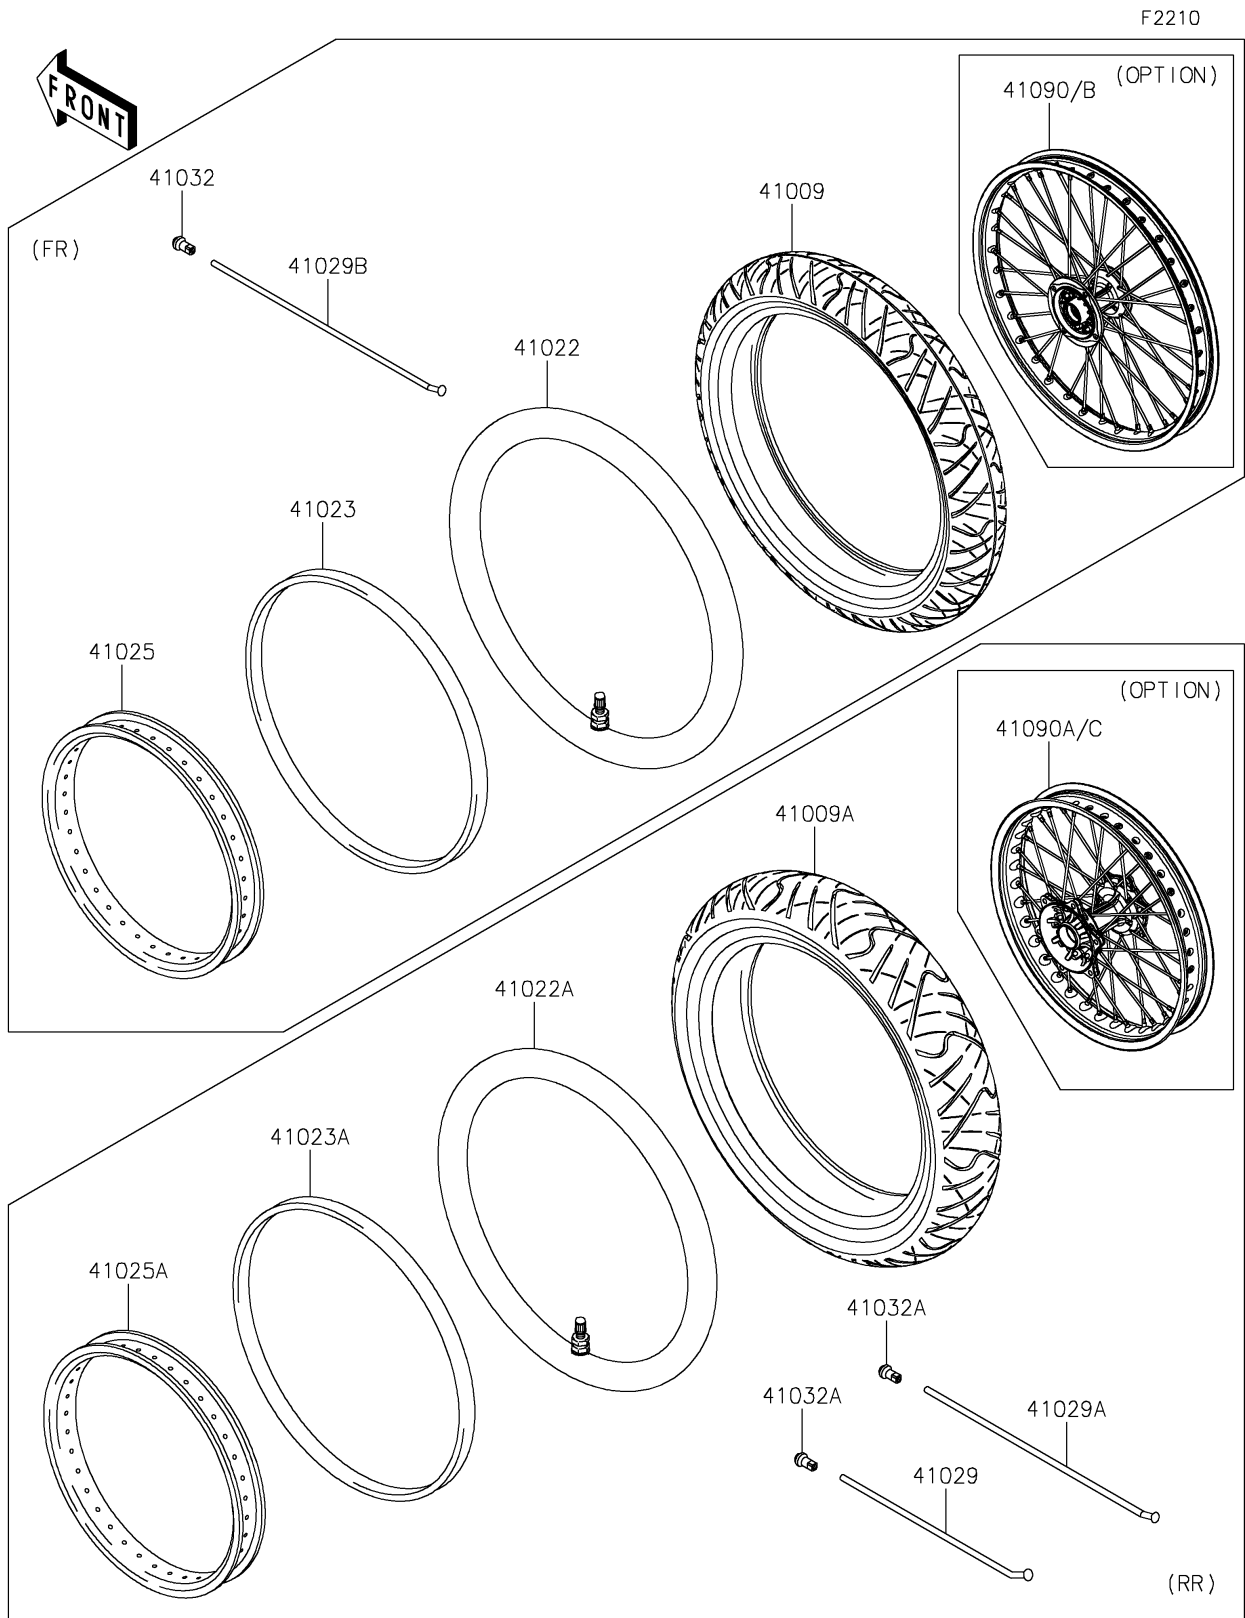

2021 KLX® 300SM PARTS DIAGRAM

Wheels/Tires

2021 KLX®300SM PARTS LIST

Wheels/Tires

ITEM NAME	PART NUMBER	QUANTITY
TIRE,FR,110/70-17 54S,RX-01F (Ref # 41009)	41009-0245	1
TIRE,RR,130/70-17 62S,RX-01R (Ref # 41009A)	41009-0246	1
TUBE-TIRE,110/70-17 (Ref # 41022)	41022-0105	1
TUBE-TIRE,130/70-17 (Ref # 41022A)	41022-0106	1
BAND-RIM,FR,110/70-17 (Ref # 41023)	41023-0015	1
BAND-RIM,RR,130/70-17 (Ref # 41023A)	41023-0016	1
RIM,FR,3.00X17,BLACK (Ref # 41025)	41025-0322-WC	1
RIM,RR,4.00X17,BLACK (Ref # 41025A)	41025-0323-WC	1
SPOKE-INNER,RR,LH,173.1MMX163D (Ref # 41029)	41029-0049	18
SPOKE-INNER,RR,RH,168.1MMX153D (Ref # 41029A)	41029-0050	18
SPOKE-INNER,FR,172MMX167D (Ref # 41029B)	41029-1292	36
NIPPLE-SPOKE (Ref # 41032)	41032-0005	36
NIPPLE-SPOKE (Ref # 41032A)	41032-0007	36
WHEEL-SUB ASSY,FR,BLACK (Ref # 41090)	41090-5214	1
WHEEL-SUB ASSY,RR,BLACK (Ref # 41090A)	41090-5215	1
WHEEL-SUB ASSY,FR,BLUE (Ref # 41090B)	41090-5216	1
WHEEL-SUB ASSY,RR,BLUE (Ref # 41090C)	41090-5217	1