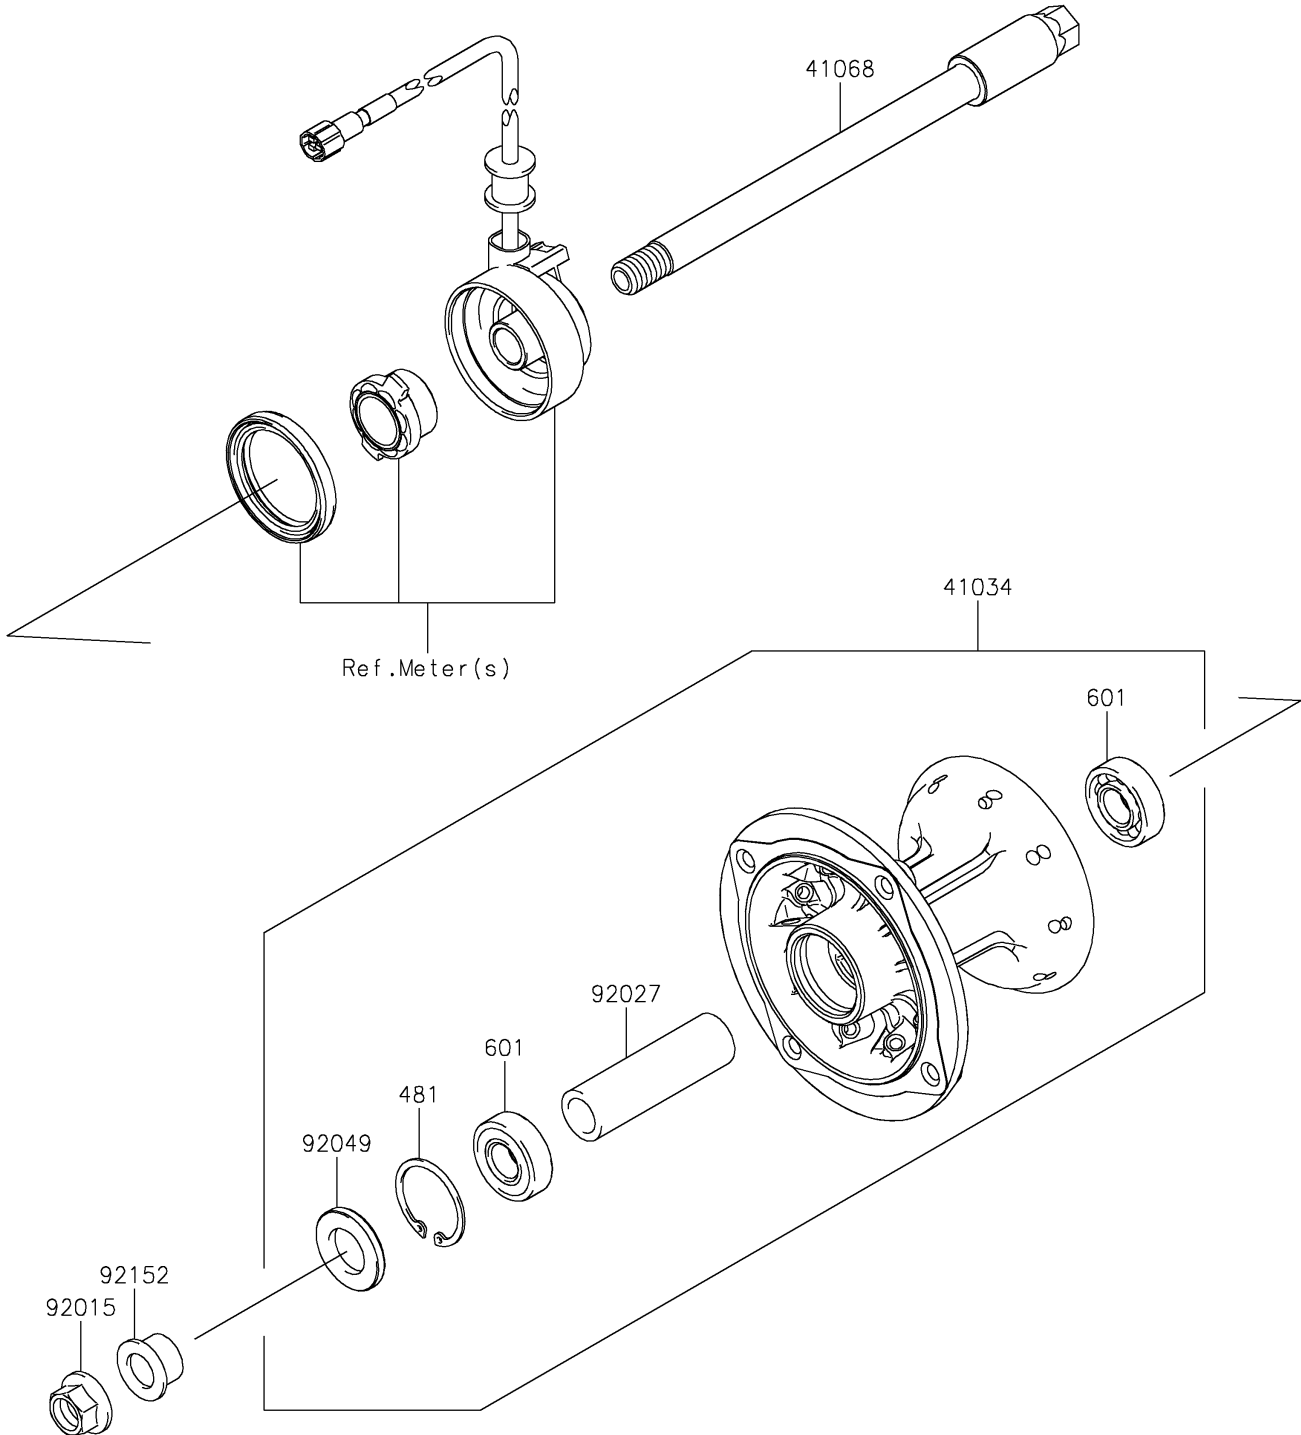

2021 KLX®300SM PARTS DIAGRAM

Front Hub

F2230

2021 KLX®300SM PARTS LIST

Front Hub

ITEM NAME	PART NUMBER	QUANTITY
DRUM-ASSY,FRONT BRAKE,BLACK (Ref # 41034)	41034-0043-18R	1
AXLE,FR,15X194 (Ref # 41068)	41068-0601	1
CIRCLIP-TYPE-C,35MM (Ref # 481)	481J3500	1
BEARING-BALL,#6202UG (Ref # 601)	601B6202UG	2
NUT,14MM (Ref # 92015)	92015-1407	1
COLLAR,15.2X22.2X75 (Ref # 92027)	92027-1958	1
SEAL-OIL (Ref # 92049)	92049-0136	1
COLLAR,FR AXLE,L=14 (Ref # 92152)	92152-0528	1