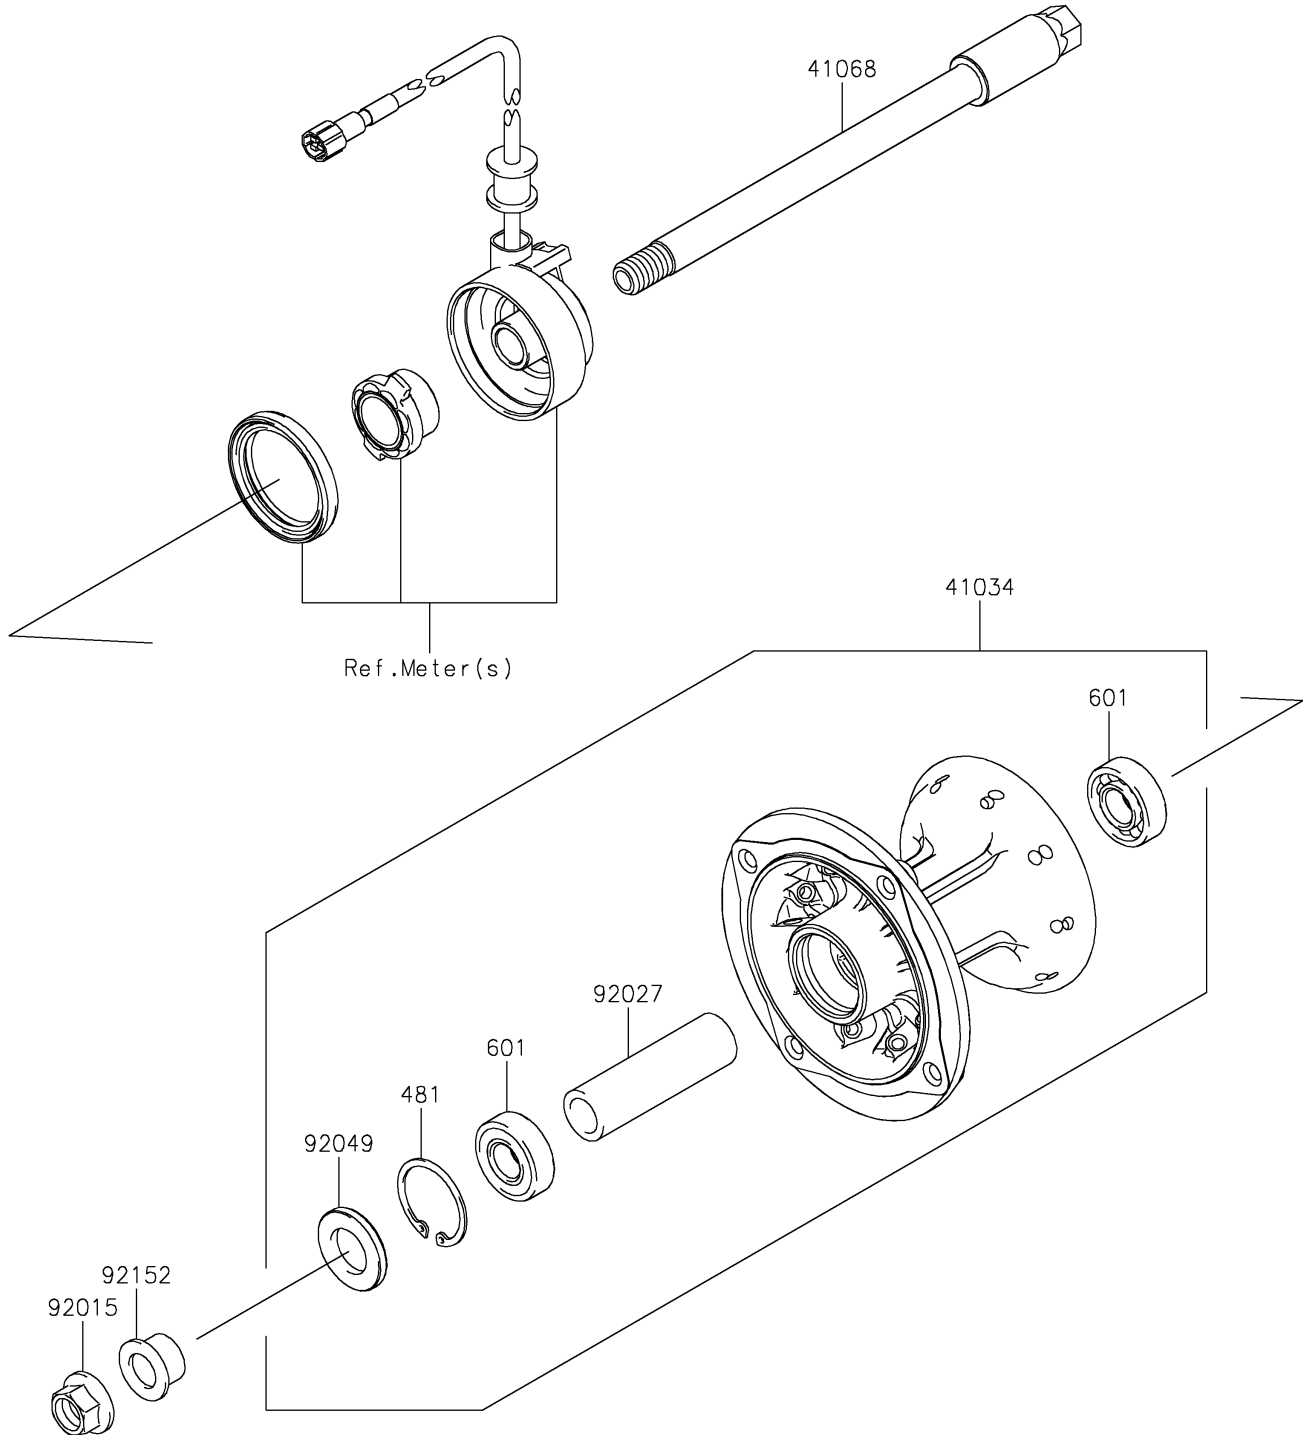

2021 KLX®300SM PARTS DIAGRAM

Front Hub

F2230

2021 KLX®300SM PARTS LIST

Front Hub

ITEM NAME	PART NUMBER	QUANTITY
-----------	-------------	----------