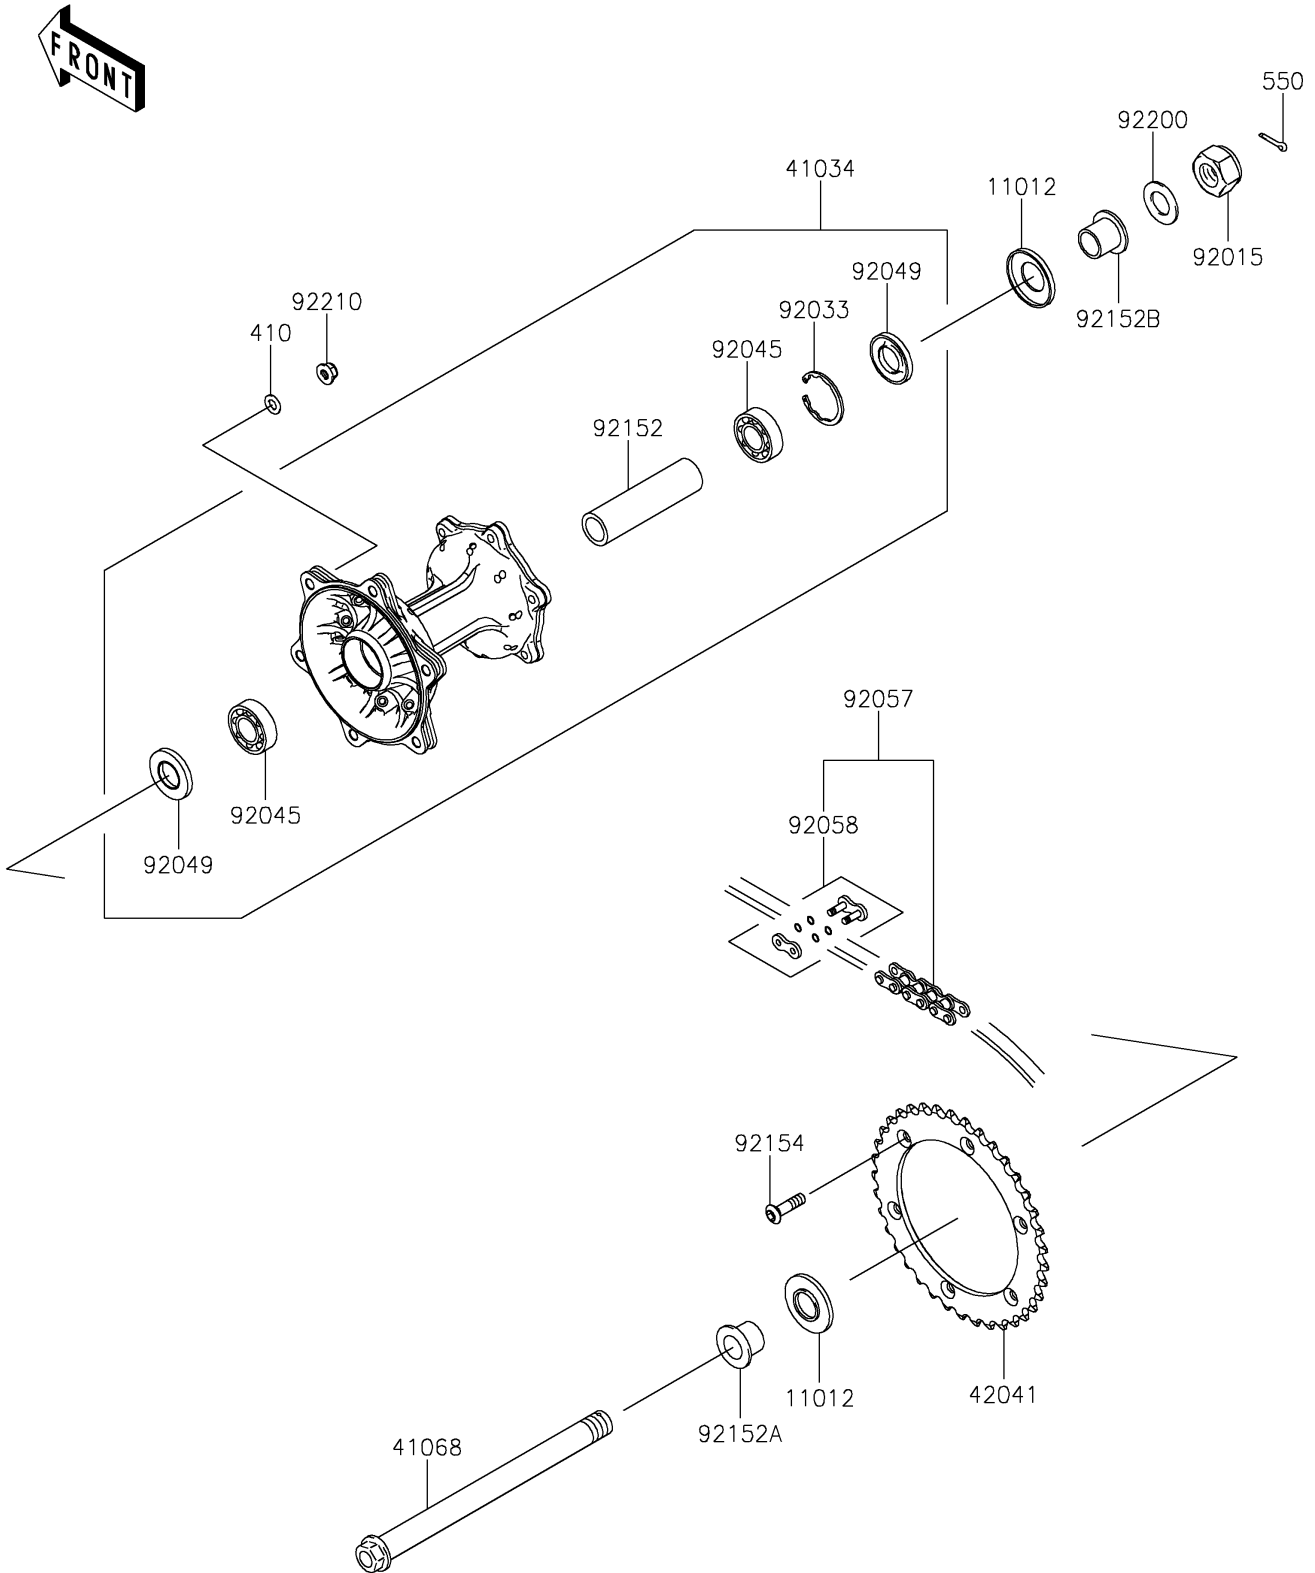

2021 KLX®300SM PARTS DIAGRAM

Rear Hub

F2240

2021 KLX®300SM PARTS LIST

Rear Hub

ITEM NAME	PART NUMBER	QUANTITY
-----------	-------------	----------