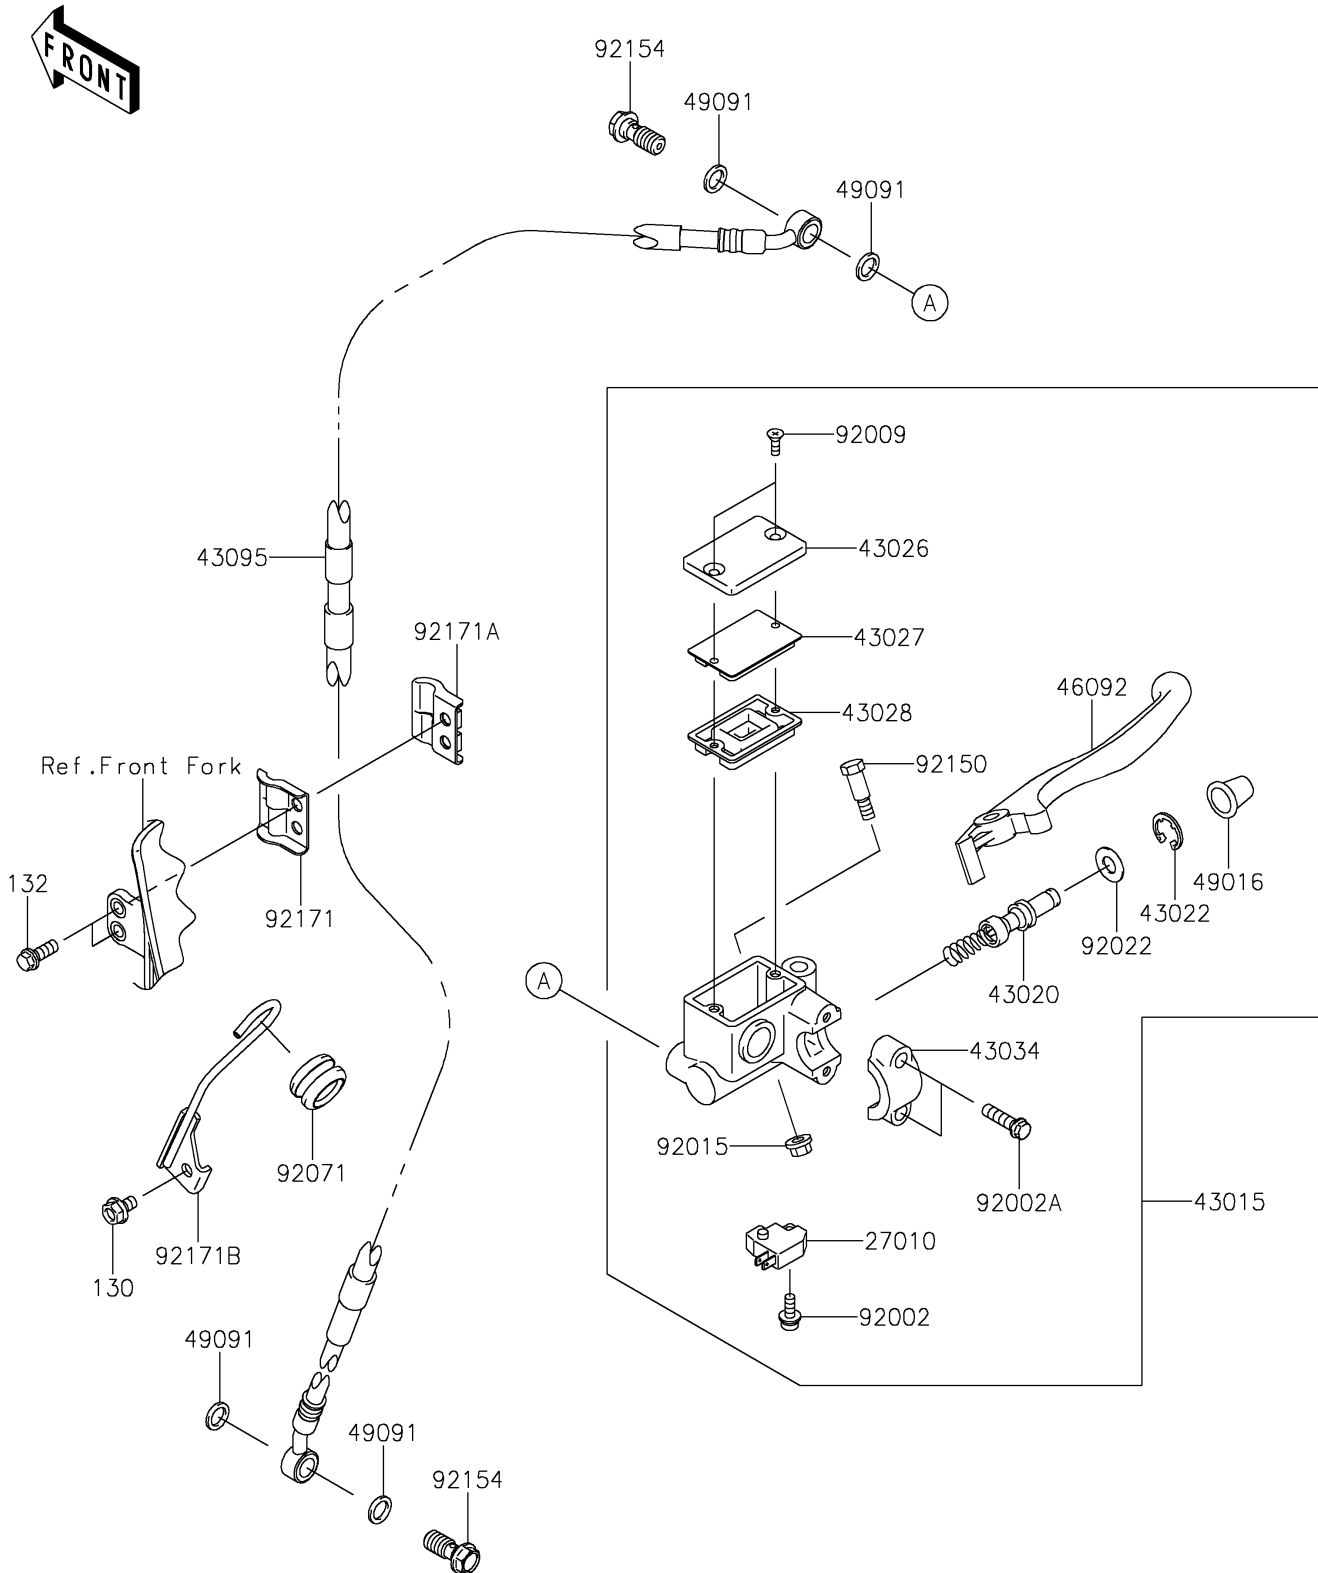

2021 KLX® 300SM PARTS DIAGRAM

Front Master Cylinder

F2291

2021 KLX®300SM PARTS LIST

Front Master Cylinder

ITEM NAME	PART NUMBER	QUANTITY
-----------	-------------	----------