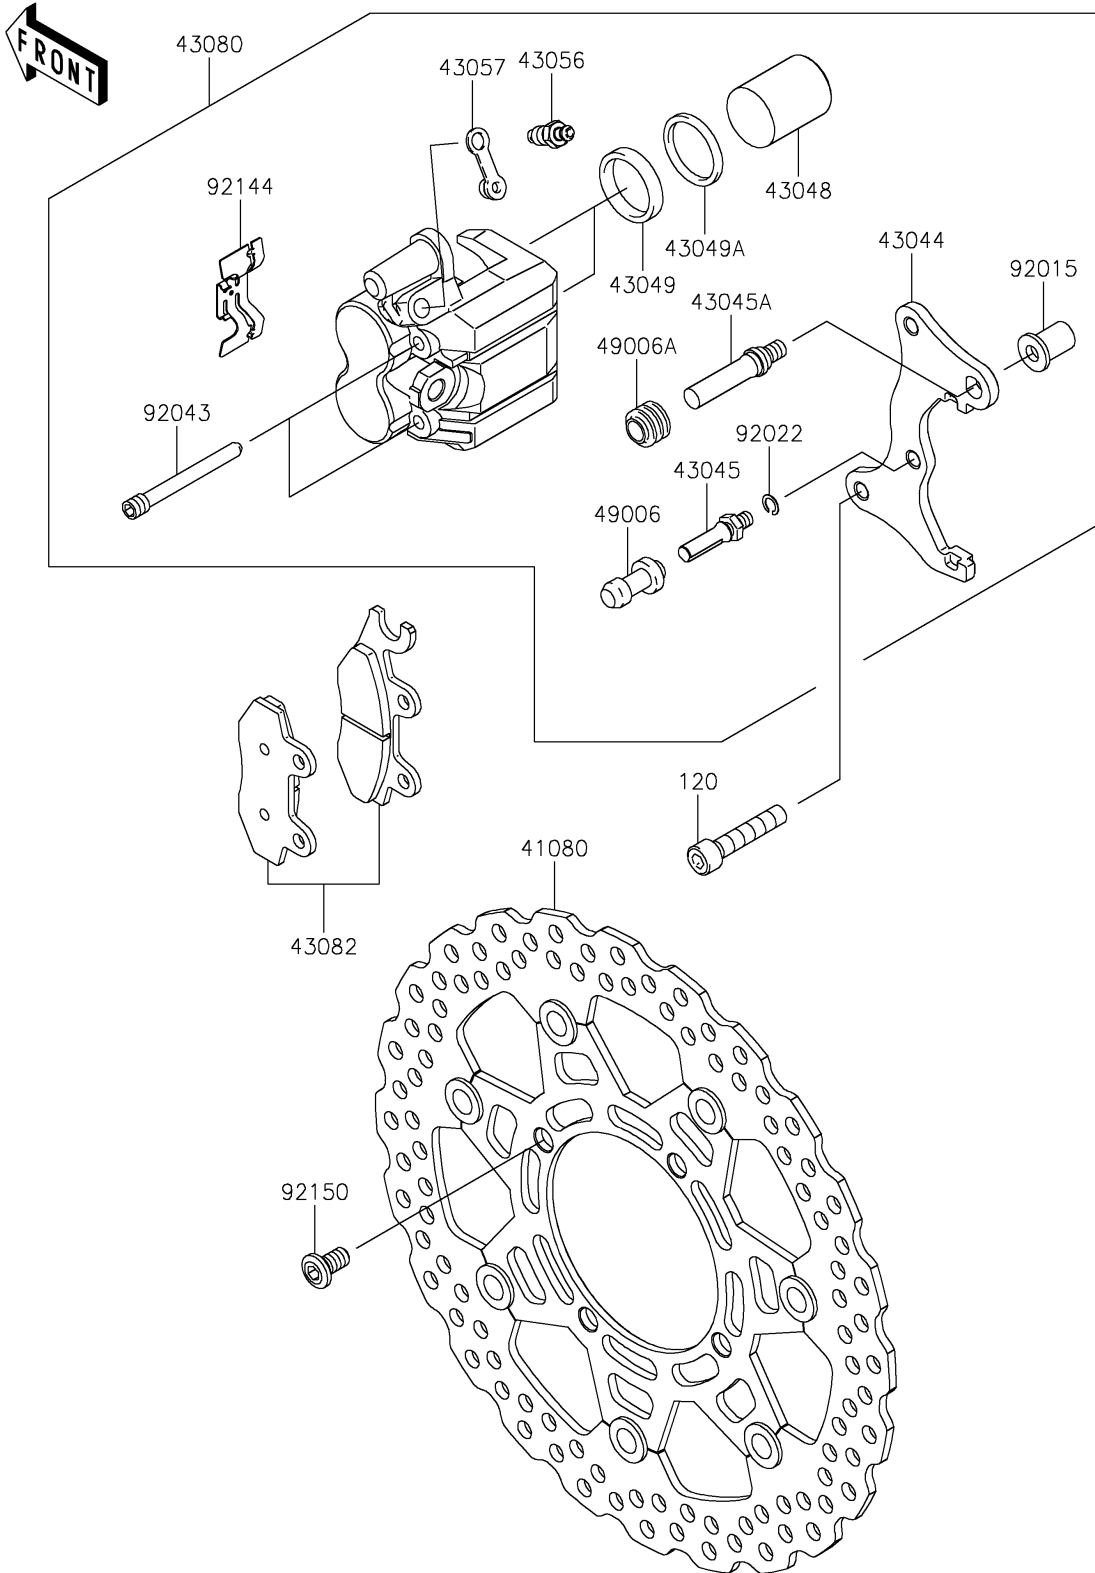

2021 KLX®300SM PARTS DIAGRAM

Front Brake

F2292

2021 KLX®300SM PARTS LIST

Front Brake

ITEM NAME	PART NUMBER	QUANTITY
-----------	-------------	----------