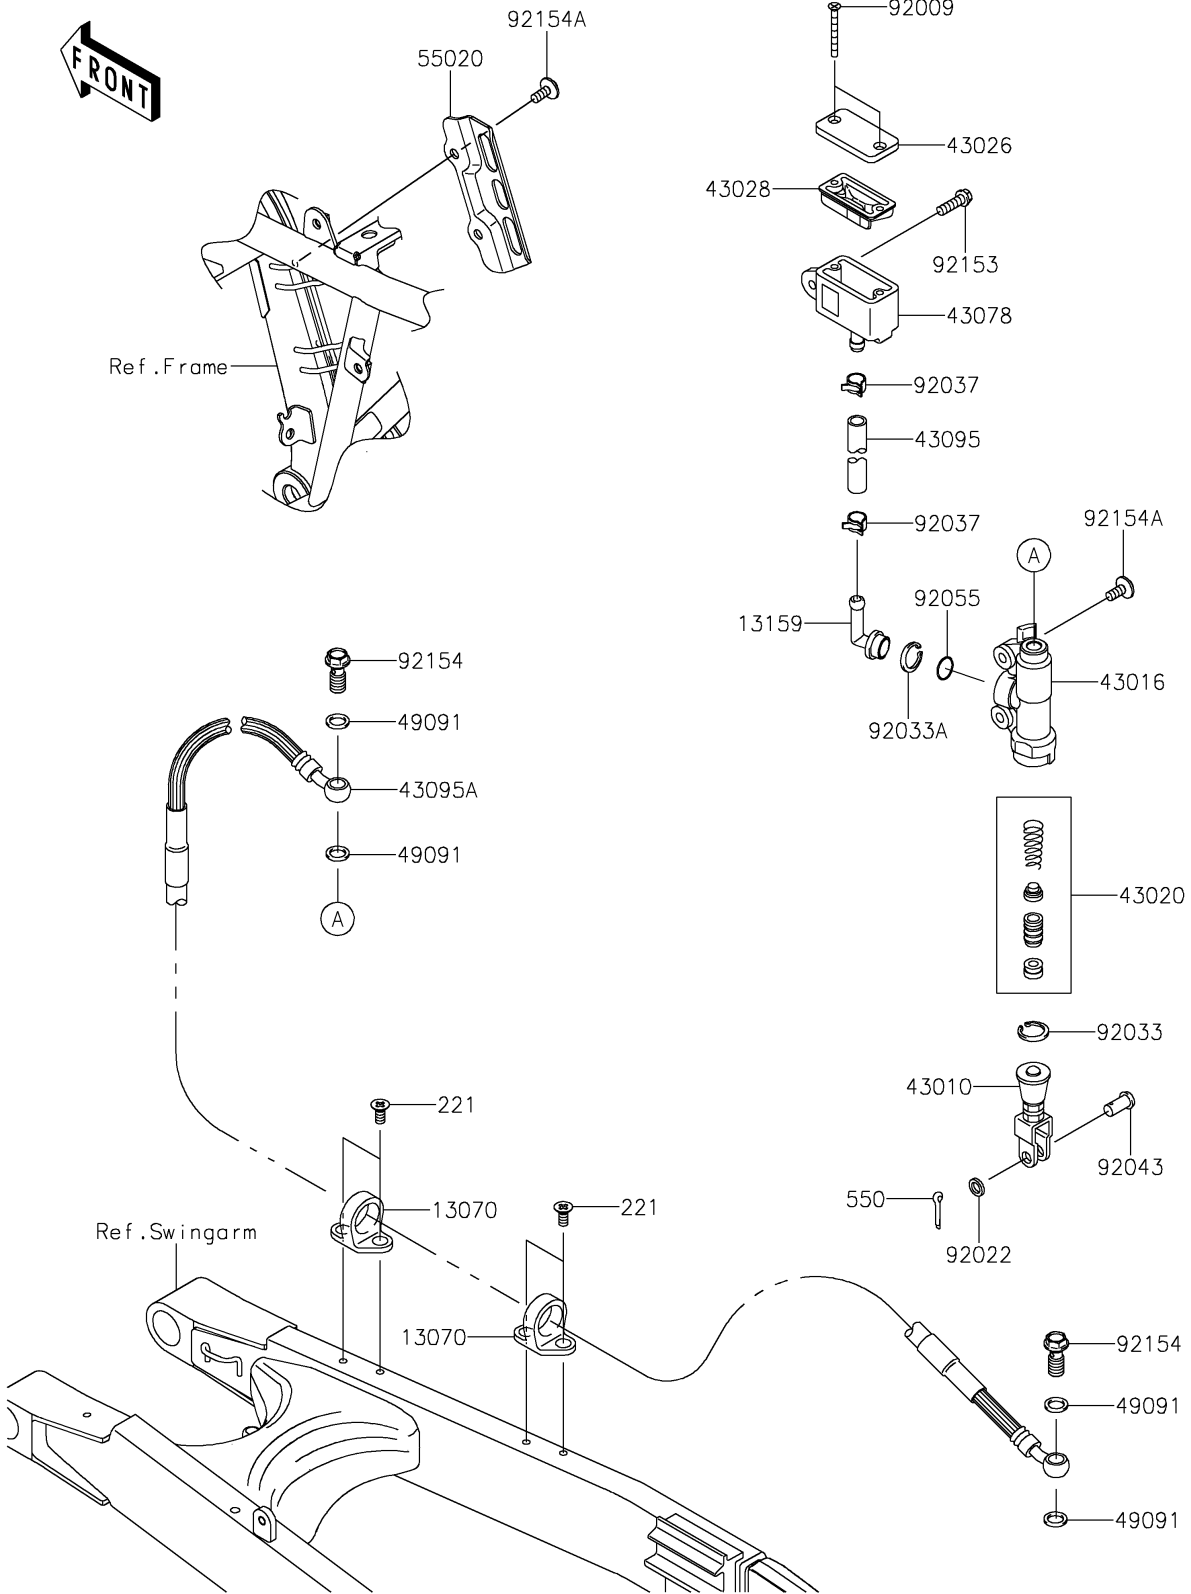

2021 KLX® 300SM PARTS DIAGRAM

Rear Master Cylinder

F2293

2021 KLX®300SM PARTS LIST

Rear Master Cylinder

ITEM NAME	PART NUMBER	QUANTITY
-----------	-------------	----------