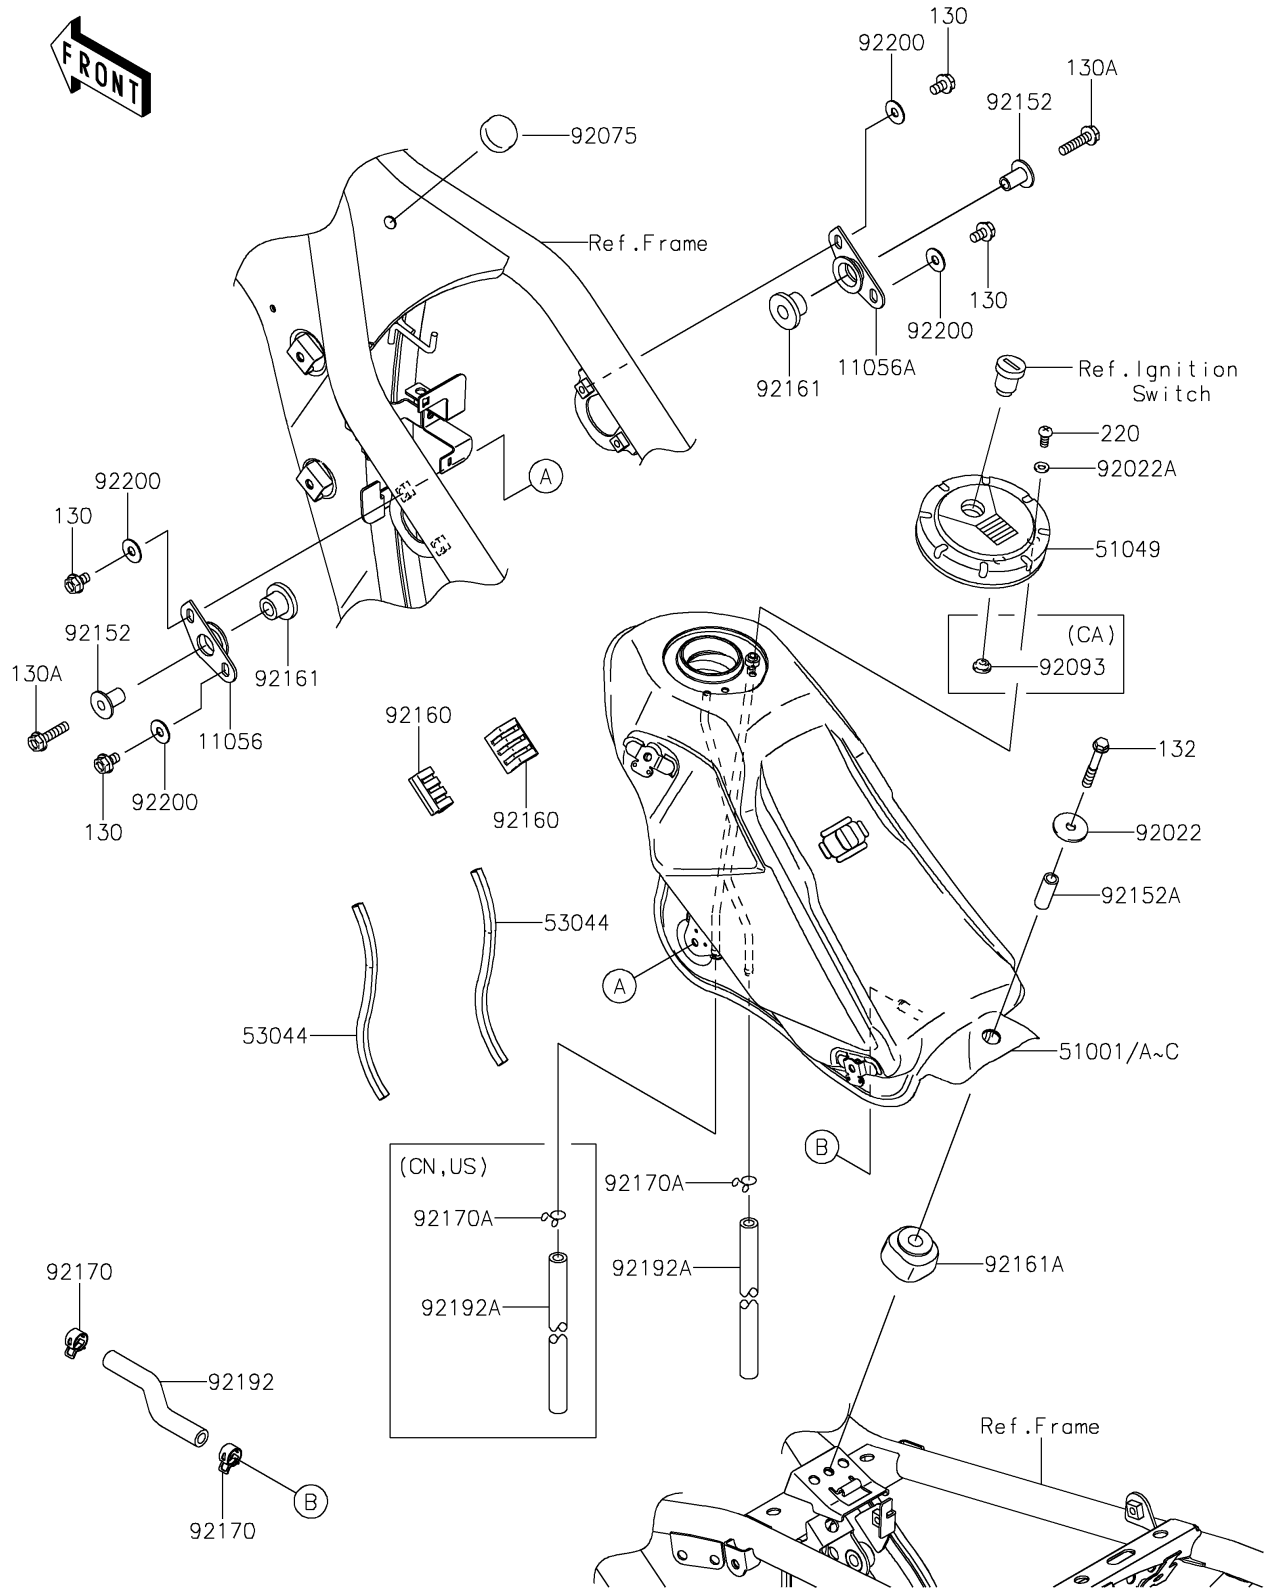

2021 KLX®300SM PARTS DIAGRAM

Fuel Tank

F2410

2021 KLX®300SM PARTS LIST

Fuel Tank

ITEM NAME	PART NUMBER	QUANTITY
-----------	-------------	----------