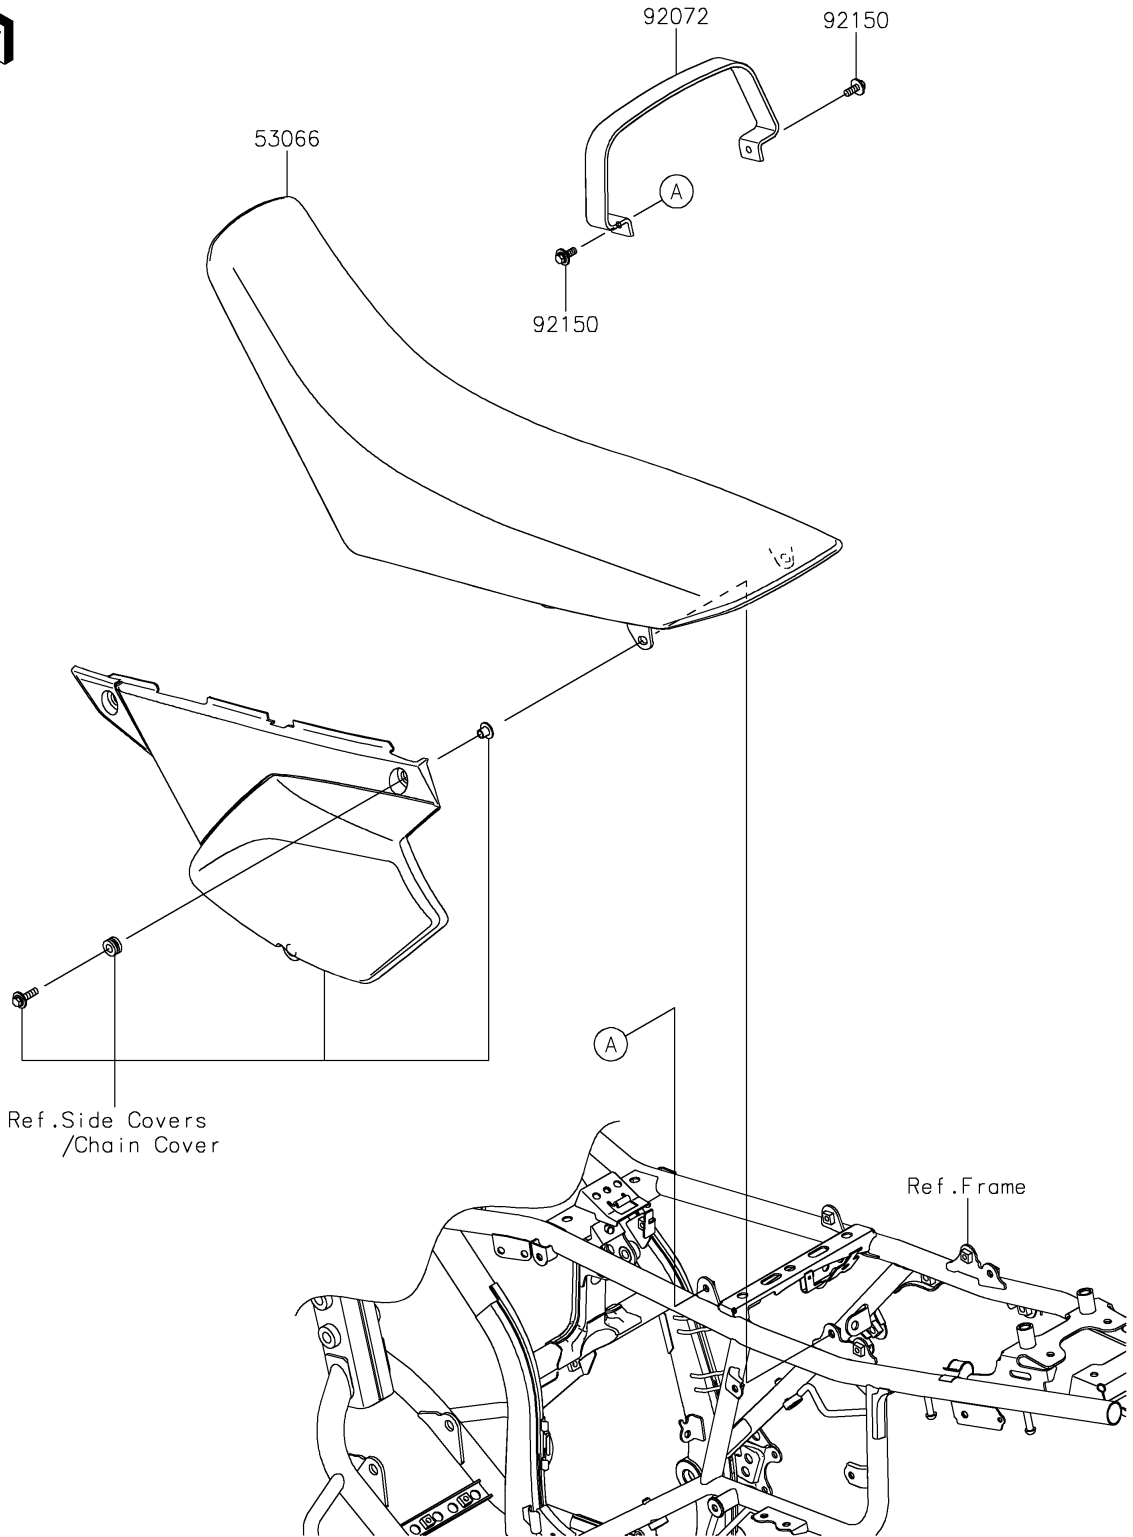

2021 KLX®300SM PARTS DIAGRAM

Seat

F2510

2021 KLX[®]300SM PARTS LIST

Seat

ITEM NAME	PART NUMBER	QUANTITY
SEAT-ASSY,DUAL,BLACK+WHT (Ref # 53066)	53066-0697-MW	1
BAND,BLACK (Ref # 92072)	92072-0880-MA	1
BOLT,FLANGED,6X16 (Ref # 92150)	92150-1506	2