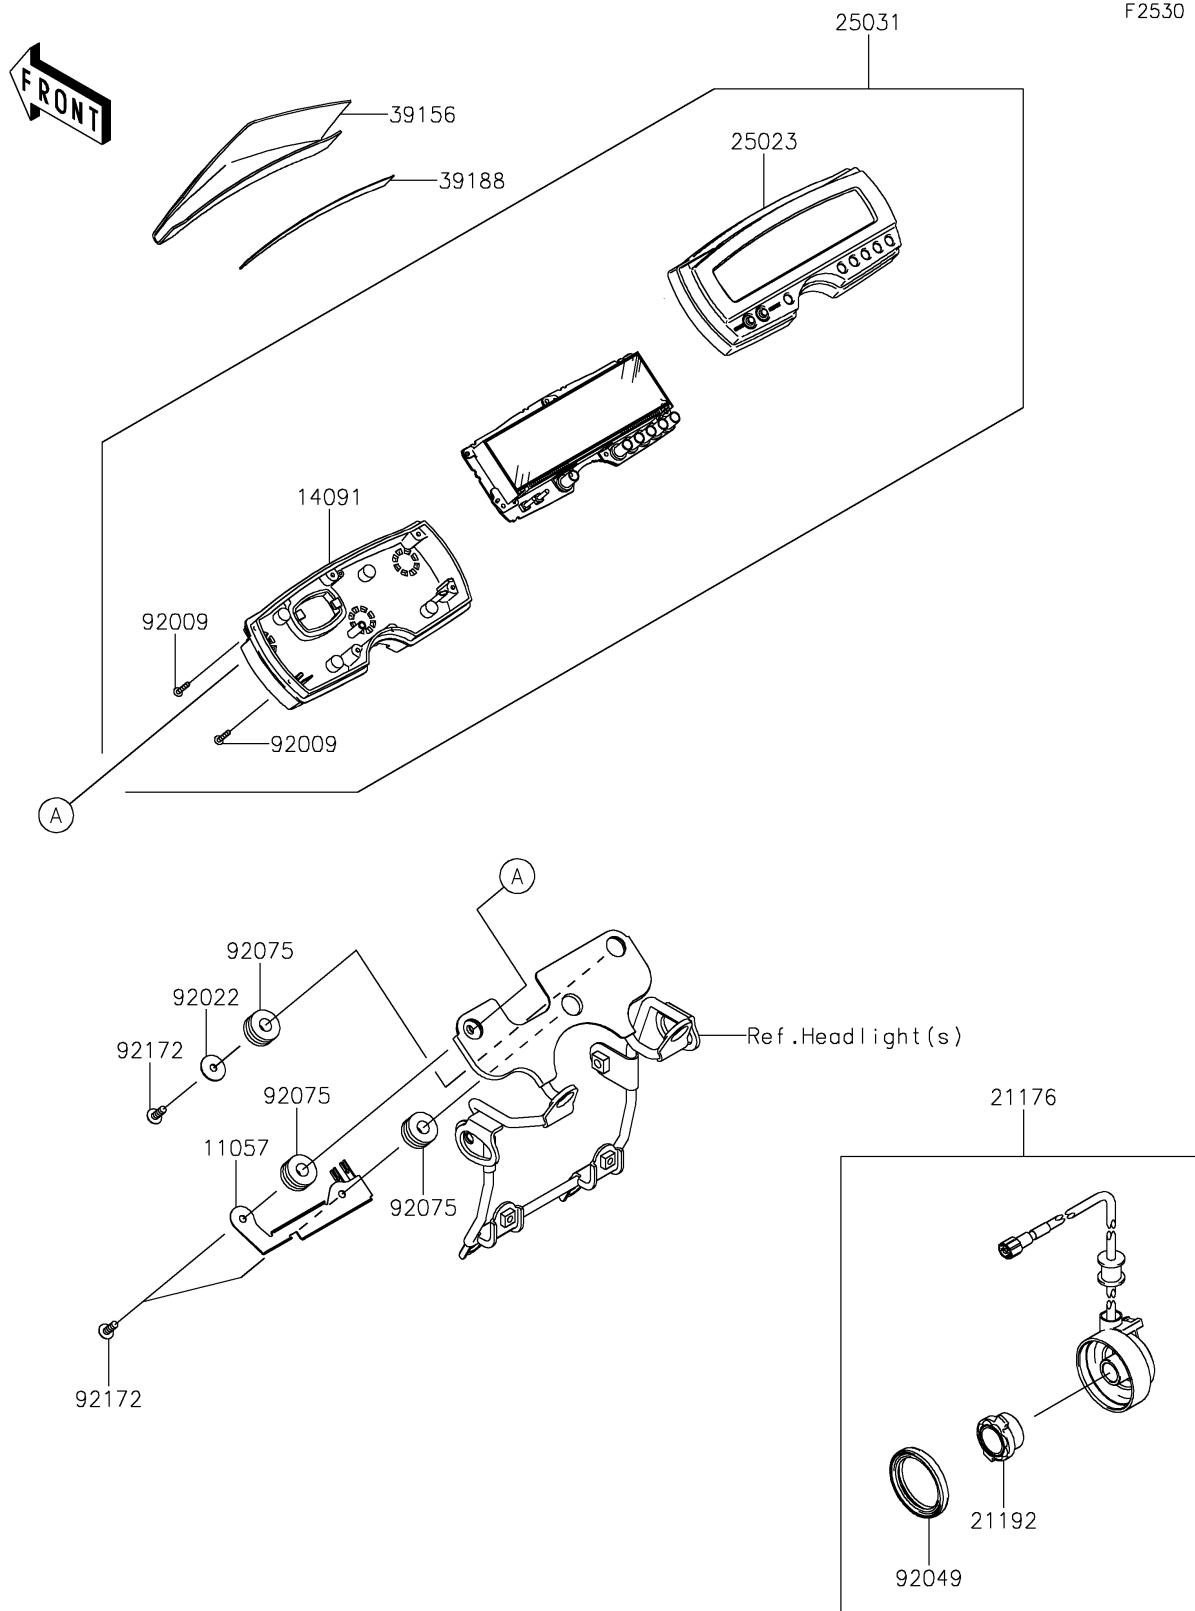

# 2021 KLX® 300SM PARTS DIAGRAM

Meter(s)

## 2021 KLX®300SM PARTS LIST

Meter(s)

ITEM NAME	PART NUMBER	QUANTITY
BRACKET (Ref # 11057)	11057-7351	1
COVER,METER,LWR (Ref # 14091)	14091-0874	1
SENSOR,SPEED (Ref # 21176)	21176-0757	1
MAGNET,SPEED SENSOR (Ref # 21192)	21192-0004	1
COVER-METER CASE,UPP (Ref # 25023)	25023-0147	1
METER-ASSY,LCD (Ref # 25031)	25031-0943	1
PAD,HEAD LAMP (Ref # 39156)	39156-0478	1
TAPE (Ref # 39188)	39188-0012	1
SCREW,TAPPING,3X16 (Ref # 92009)	92009-1391	7
WASHER,5.5X20X1.2 (Ref # 92022)	92022-104	1
SEAL-OIL,METER GEAR CASE (Ref # 92049)	92049-1172	1
DAMPER,10X24X12 (Ref # 92075)	92075-1690	3
SCREW,TAPPING,5X14 (Ref # 92172)	92172-0265	3