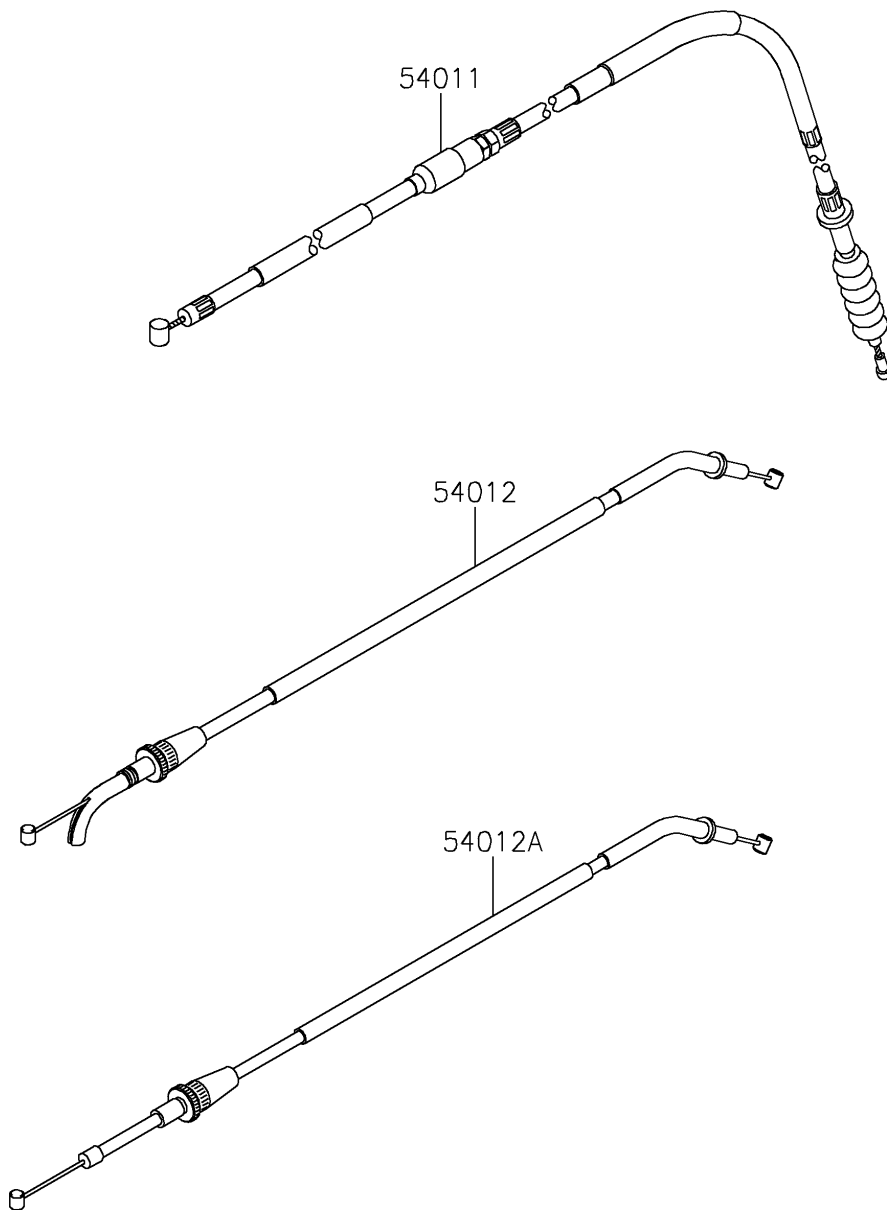

2021 KLX®300SM PARTS DIAGRAM

Cables

F2540

2021 KLX®300SM PARTS LIST

Cables

ITEM NAME	PART NUMBER	QUANTITY
CABLE-CLUTCH (Ref # 54011)	54011-0653	1
CABLE-THROTTLE,OPENING (Ref # 54012)	54012-0227	1
CABLE-THROTTLE,CLOSING (Ref # 54012A)	54012-0256	1