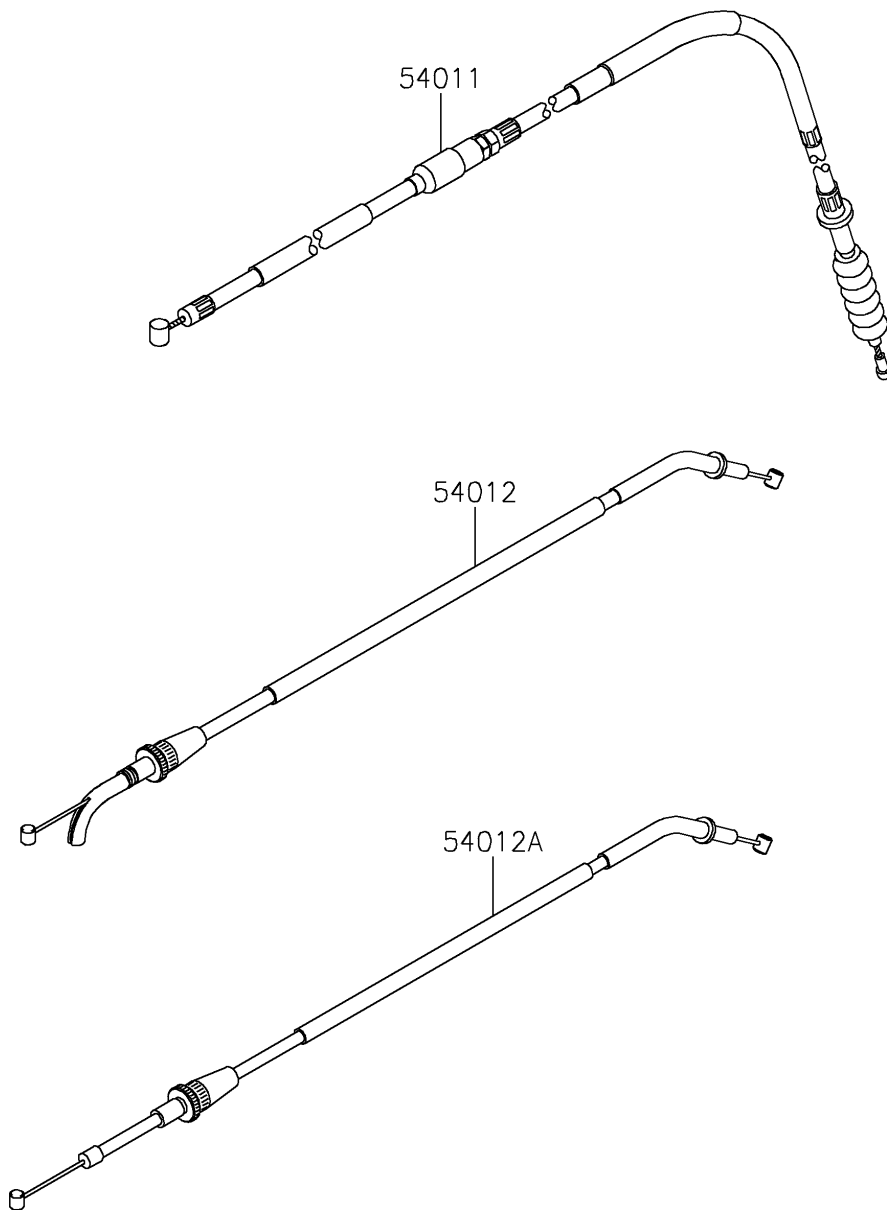

2021 KLX[®]300SM PARTS DIAGRAM

Cables

F2540

2021 KLX®300SM PARTS LIST

Cables

ITEM NAME	PART NUMBER	QUANTITY
CABLE-CLUTCH (Ref # 54011)	54011-0653	1
CABLE-THROTTLE,OPENING (Ref # 54012)	54012-0227	1
CABLE-THROTTLE,CLOSING (Ref # 54012A)	54012-0256	1