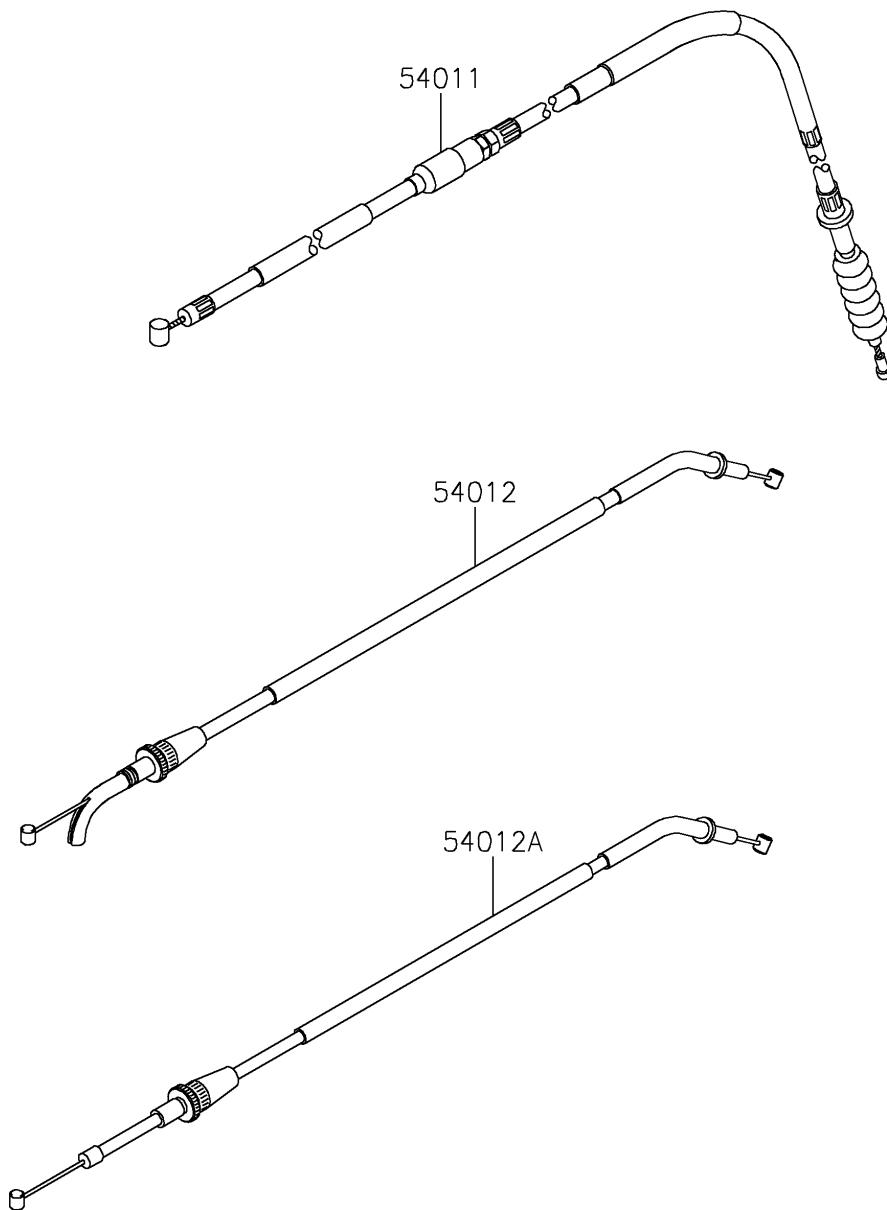

# 2021 KLX®300SM PARTS DIAGRAM

Cables

F2540

## 2021 KLX®300SM PARTS LIST

### Cables

ITEM NAME	PART NUMBER	QUANTITY
CABLE-CLUTCH (Ref # 54011)	54011-0653	1
CABLE-THROTTLE,OPENING (Ref # 54012)	54012-0227	1
CABLE-THROTTLE,CLOSING (Ref # 54012A)	54012-0256	1