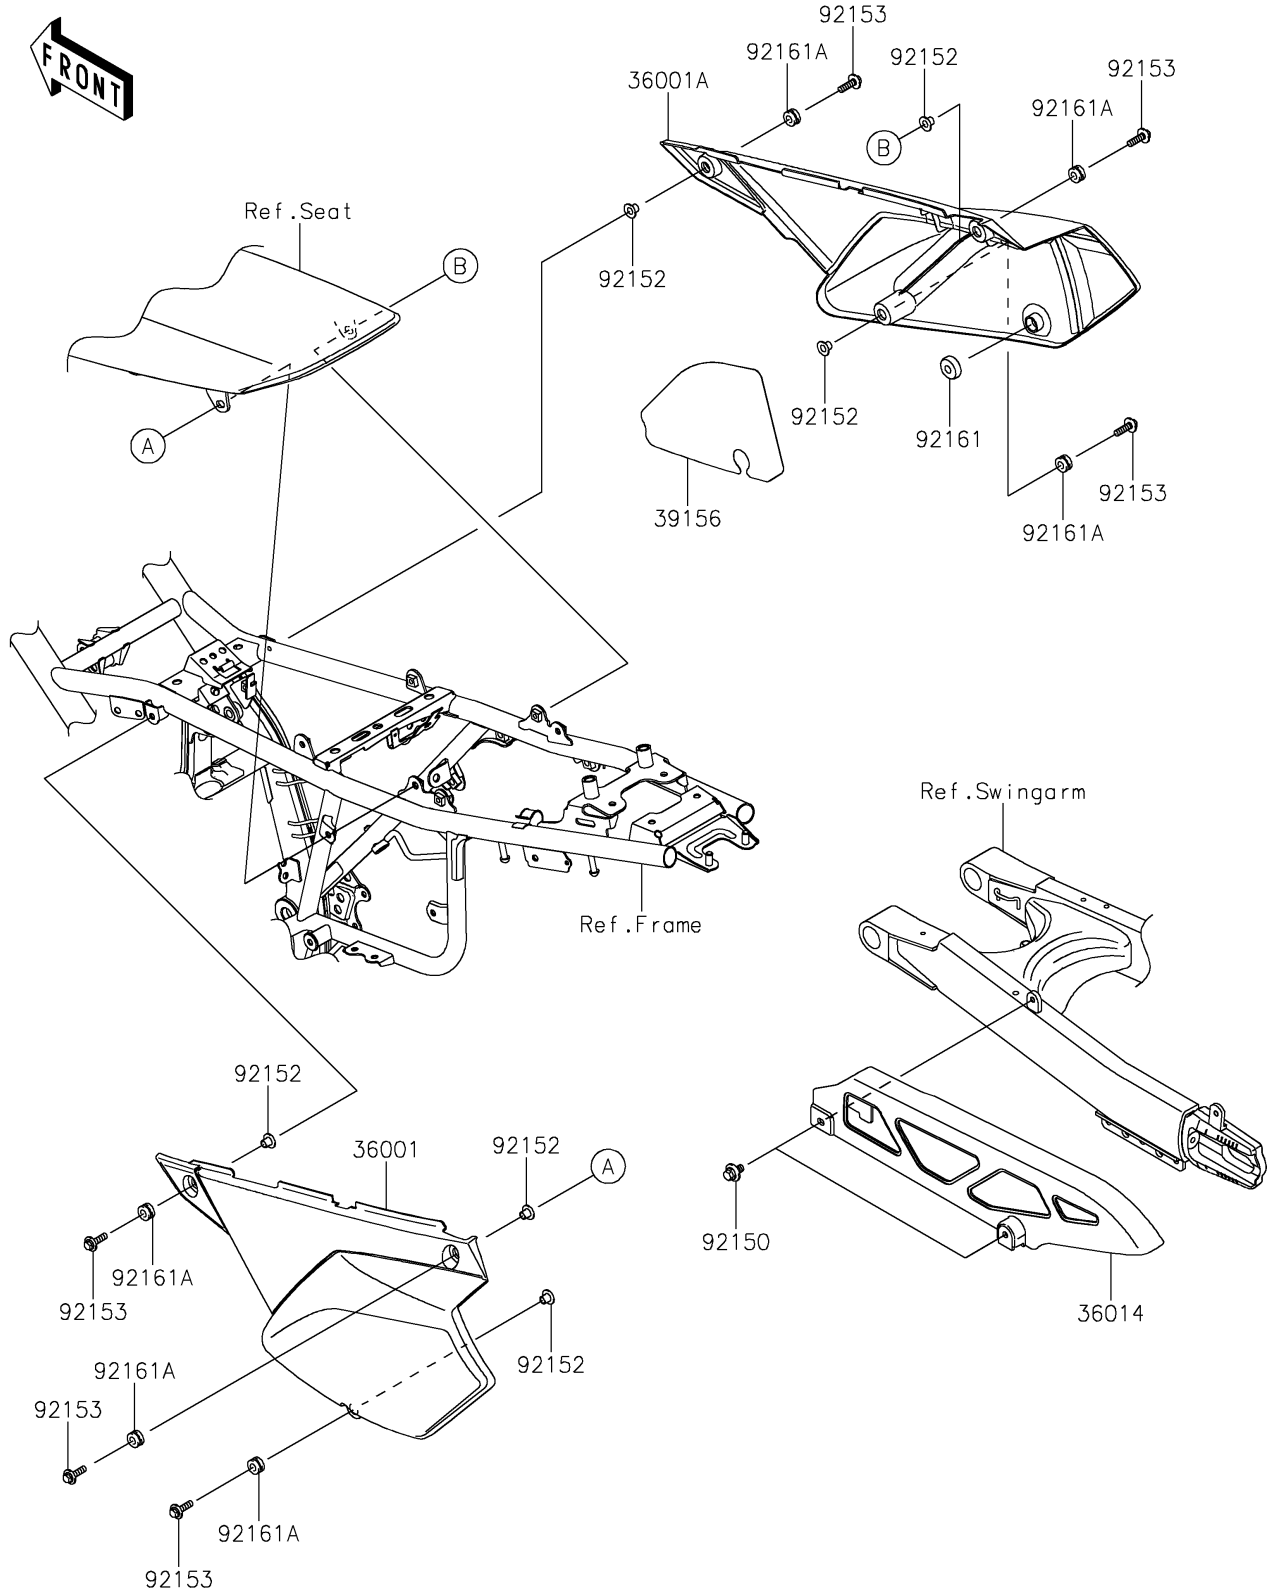

# 2021 KLX®300SM PARTS DIAGRAM

## Side Covers/Chain Cover

F2610

## 2021 KLX®300SM PARTS LIST

### Side Covers/Chain Cover

ITEM NAME	PART NUMBER	QUANTITY
COVER-SIDE,LH,EBONY (Ref # 36001)	36001-0173-6C	1
COVER-SIDE,RH,EBONY (Ref # 36001A)	36001-0175-6C	1
CASE-CHAIN (Ref # 36014)	36014-0050	1
PAD,SIDE COVER,RH (Ref # 39156)	39156-0198	1
BOLT,6X12 (Ref # 92150)	92150-1435	2
COLLAR,6.3X8.3X9.2 (Ref # 92152)	92152-0237	6
BOLT,FLANGED,6X22 (Ref # 92153)	92153-0950	6
DAMPER (Ref # 92161)	92161-0605	1
DAMPER,8X16X8.6 (Ref # 92161A)	92161-0685	6