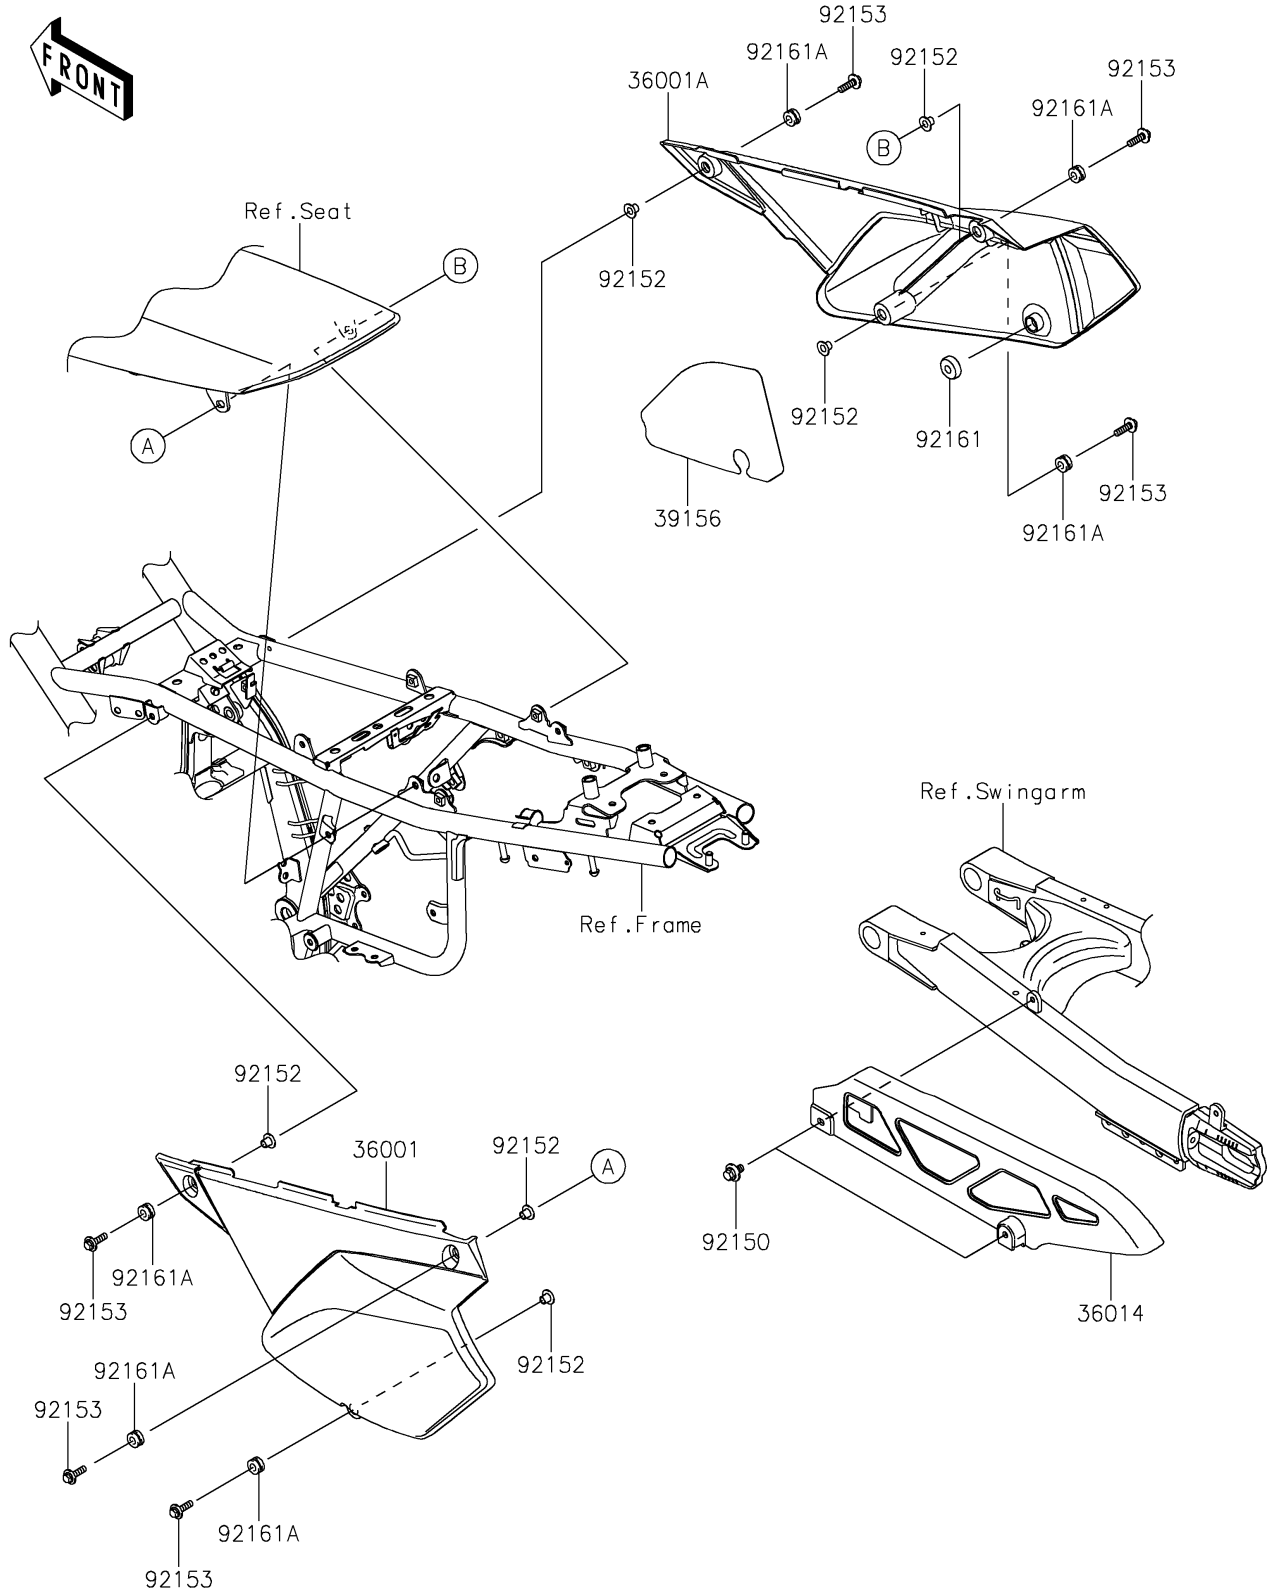

2021 KLX®300SM PARTS DIAGRAM

Side Covers/Chain Cover

F2610

2021 KLX®300SM PARTS LIST

Side Covers/Chain Cover

ITEM NAME	PART NUMBER	QUANTITY
-----------	-------------	----------