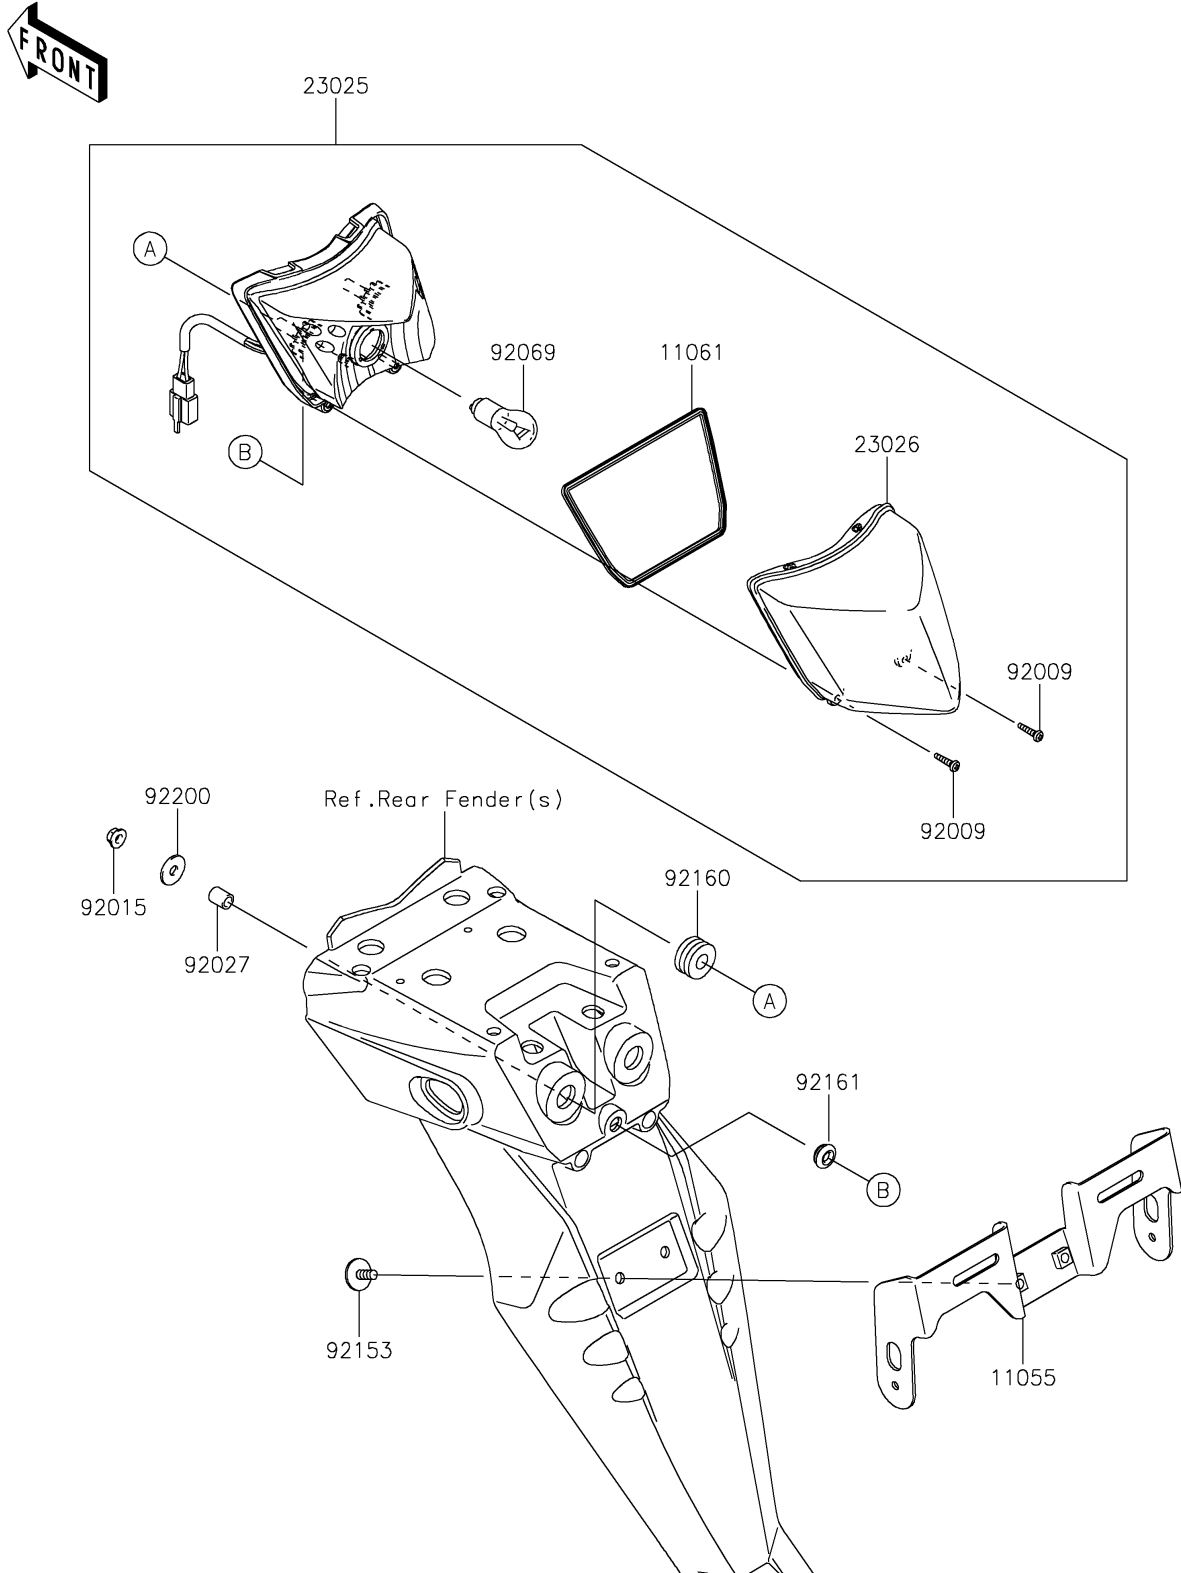

2021 KLX® 300SM PARTS DIAGRAM

Taillight(s)

F2720

2021 KLX®300SM PARTS LIST

Taillight(s)

ITEM NAME	PART NUMBER	QUANTITY
BRACKET,LICENSE (Ref # 11055)	11055-1187	1
GASKET,TAIL LAMP LENS (Ref # 11061)	11061-0326	1
LAMP-TAIL (Ref # 23025)	23025-0051	1
LENS,TAIL LAMP (Ref # 23026)	23026-0012	1
SCREW,TAPPING,4X16 (Ref # 92009)	92009-1605	2
NUT,FLANGED,6MM (Ref # 92015)	92015-1367	2
COLLAR,6.8X10X12 (Ref # 92027)	92027-162	2
BULB,12V 21/5W (Ref # 92069)	92069-1084	1
BOLT,6X16 (Ref # 92153)	92153-1423	2
DAMPER (Ref # 92160)	92160-1162	2
DAMPER (Ref # 92161)	92161-0631	1
WASHER,6.5X20X1.6 (Ref # 92200)	92200-1962	2