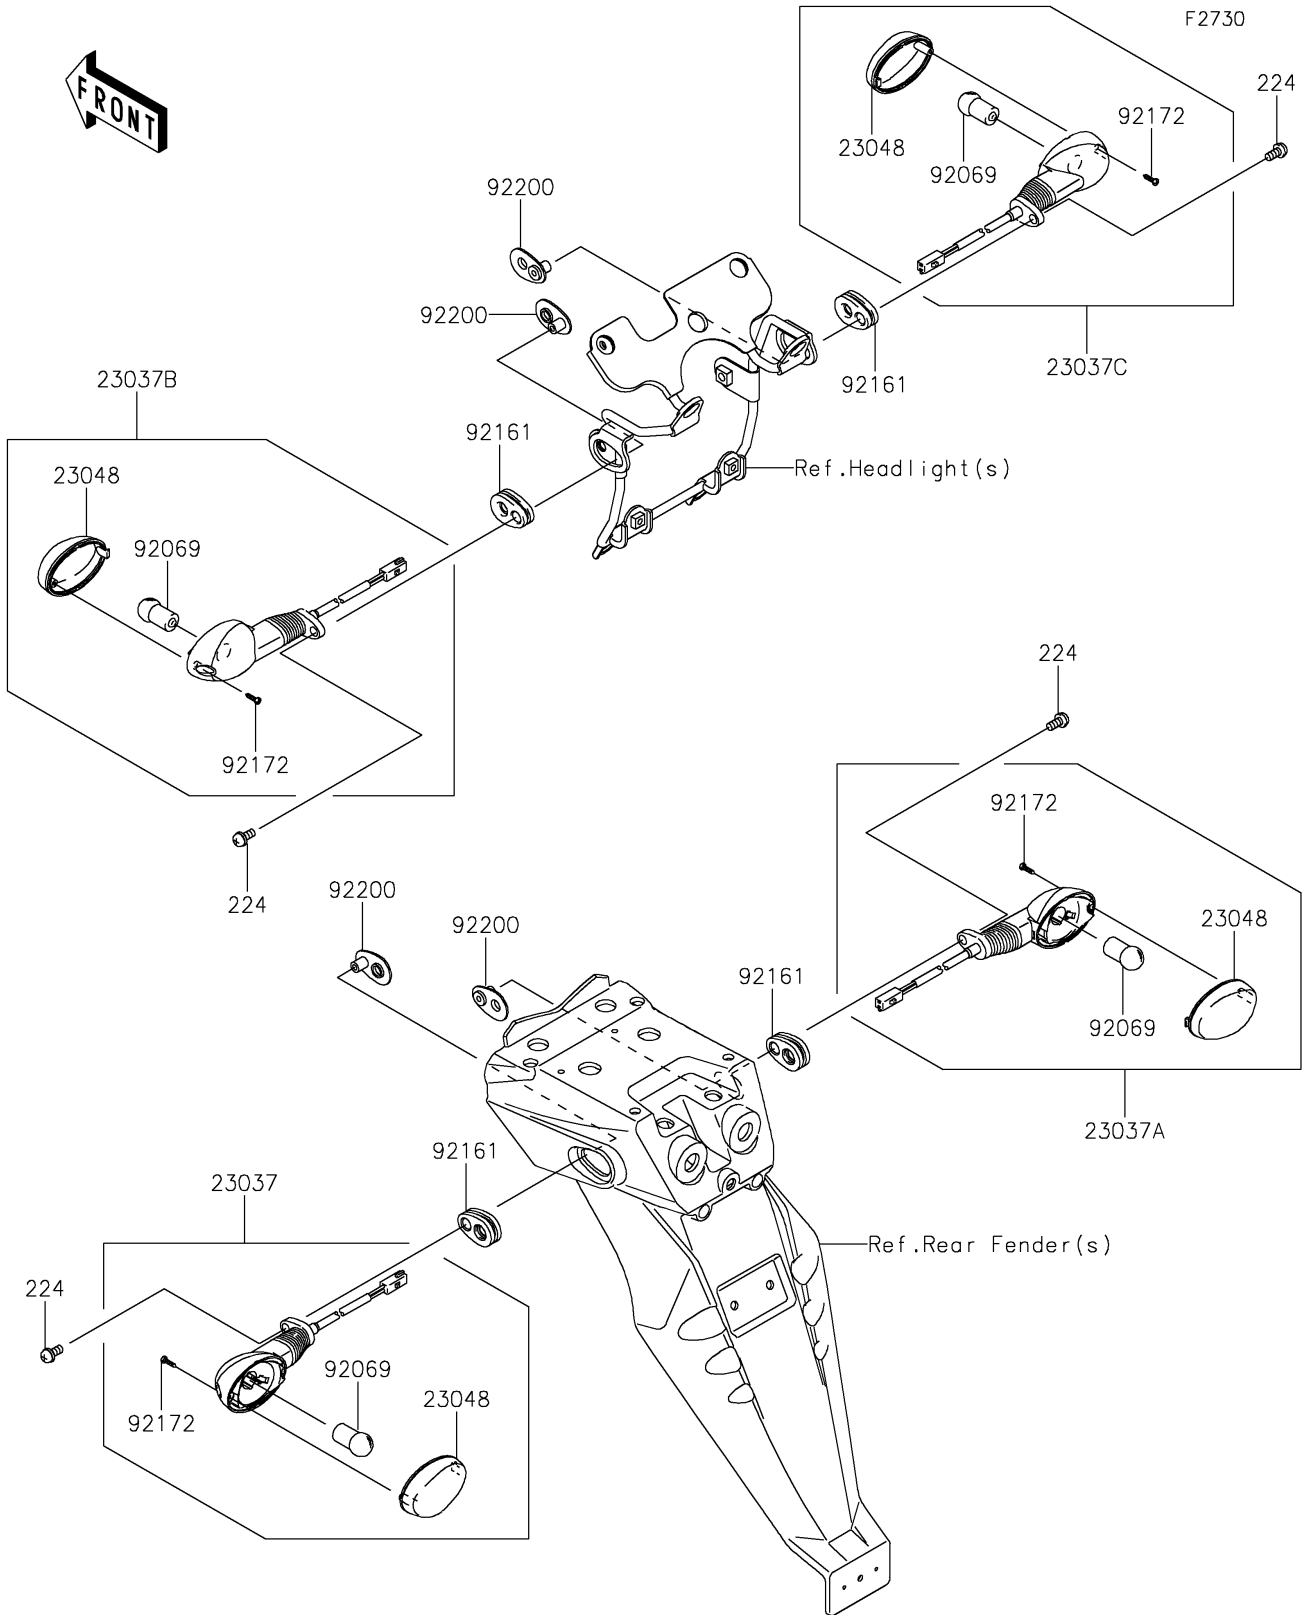

# 2021 KLX®300SM PARTS DIAGRAM

## Turn Signals

## 2021 KLX®300SM PARTS LIST

### Turn Signals

ITEM NAME	PART NUMBER	QUANTITY
SCREW-PAN-WP-CROS,6X14 (Ref # 224)	224AB0614	4
LAMP-ASSY-SIGNAL,RR,LH (Ref # 23037)	23037-0418	1
LAMP-ASSY-SIGNAL,RR,RH (Ref # 23037A)	23037-0419	1
LAMP-ASSY-SIGNAL,FR,LH (Ref # 23037B)	23037-0456	1
LAMP-ASSY-SIGNAL,FR,RH (Ref # 23037C)	23037-0457	1
LENS-SIGNAL LAMP (Ref # 23048)	23048-0035	4
BULB,12V 10W (Ref # 92069)	92069-0106	4
DAMPER,SIGNAL LAMP (Ref # 92161)	92161-0828	4
SCREW,TAPPING,2.9X13 (Ref # 92172)	92172-0343	4
WASHER,SIGNAL LAMP (Ref # 92200)	92200-0370	4