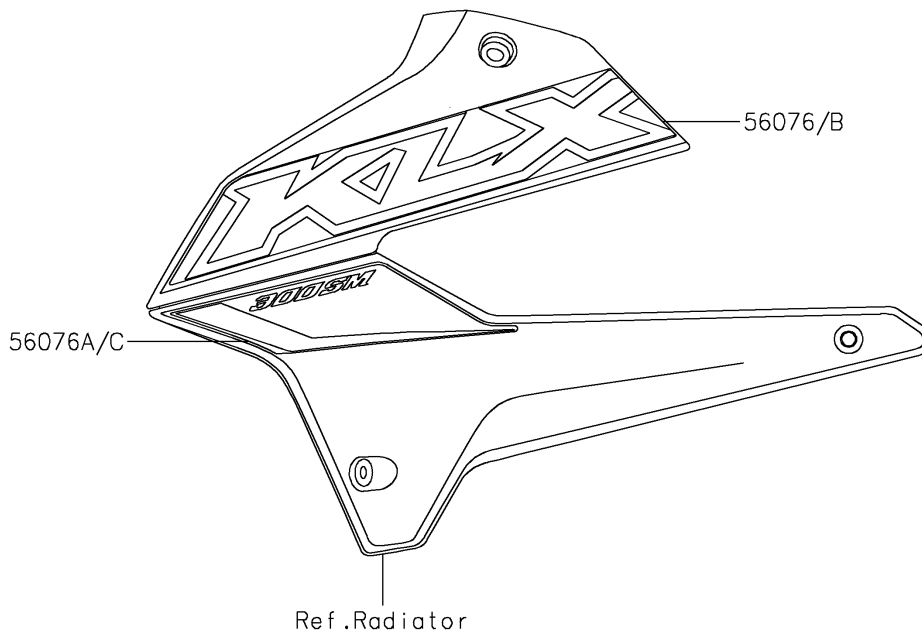

2021 KLX®300SM PARTS DIAGRAM

Decals(Green)

F2861

2021 KLX®300SM PARTS LIST

Decals(Green)

ITEM NAME	PART NUMBER	QUANTITY
MARK,HEAD LAMP COVER,K (Ref # 56054)	56054-2332	1
PATTERN,SHROUD,LH,UPP (Ref # 56076)	56076-2150	1
PATTERN,SHROUD,LH,LWR (Ref # 56076A)	56076-2151	1
PATTERN,SHROUD,RH,UPP (Ref # 56076B)	56076-2152	1
PATTERN,SHROUD,RH,LWR (Ref # 56076C)	56076-2153	1