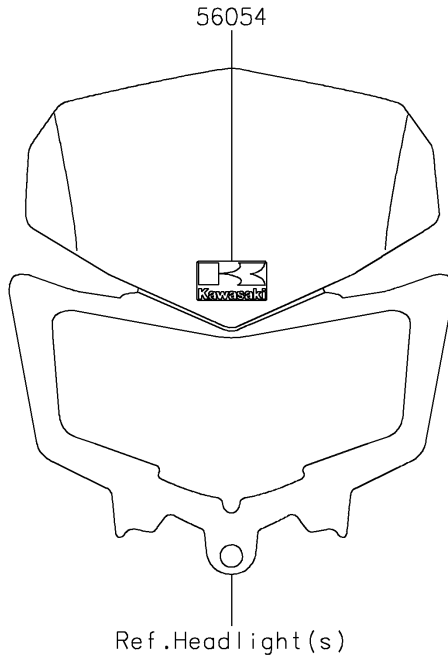

2021 KLX®300SM PARTS DIAGRAM

Decals(Green)

F2861

2021 KLX®300SM PARTS LIST

Decals(Green)

ITEM NAME	PART NUMBER	QUANTITY
MARK,HEAD LAMP COVER,K (Ref # 56054)	56054-2332	1
PATTERN,SHROUD,LH,UPP (Ref # 56076)	56076-2150	1
PATTERN,SHROUD,LH,LWR (Ref # 56076A)	56076-2151	1
PATTERN,SHROUD,RH,UPP (Ref # 56076B)	56076-2152	1
PATTERN,SHROUD,RH,LWR (Ref # 56076C)	56076-2153	1