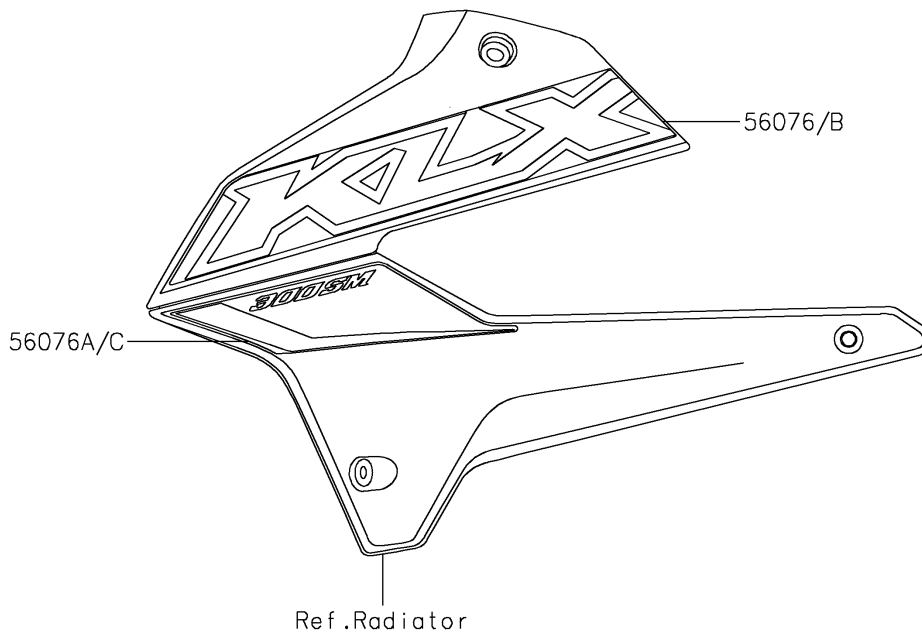

# 2021 KLX®300SM PARTS DIAGRAM

Decals(Green)

F2861

## 2021 KLX®300SM PARTS LIST

### Decals(Green)

ITEM NAME	PART NUMBER	QUANTITY
MARK,HEAD LAMP COVER,K (Ref # 56054)	56054-2332	1
PATTERN,SHROUD,LH,UPP (Ref # 56076)	56076-2150	1
PATTERN,SHROUD,LH,LWR (Ref # 56076A)	56076-2151	1
PATTERN,SHROUD,RH,UPP (Ref # 56076B)	56076-2152	1
PATTERN,SHROUD,RH,LWR (Ref # 56076C)	56076-2153	1