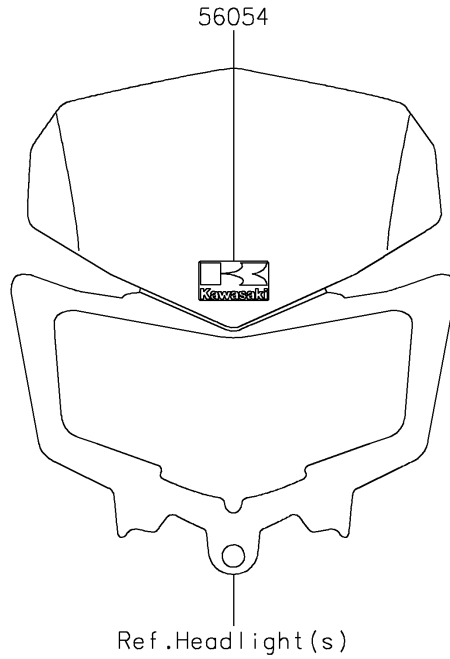

# 2021 KLX®300SM PARTS DIAGRAM

Decals(Green)

F2861

## 2021 KLX®300SM PARTS LIST

### Decals(Green)

ITEM NAME	PART NUMBER	QUANTITY
MARK,HEAD LAMP COVER,K (Ref # 56054)	56054-2332	1
PATTERN,SHROUD,LH,UPP (Ref # 56076)	56076-2150	1
PATTERN,SHROUD,LH,LWR (Ref # 56076A)	56076-2151	1
PATTERN,SHROUD,RH,UPP (Ref # 56076B)	56076-2152	1
PATTERN,SHROUD,RH,LWR (Ref # 56076C)	56076-2153	1