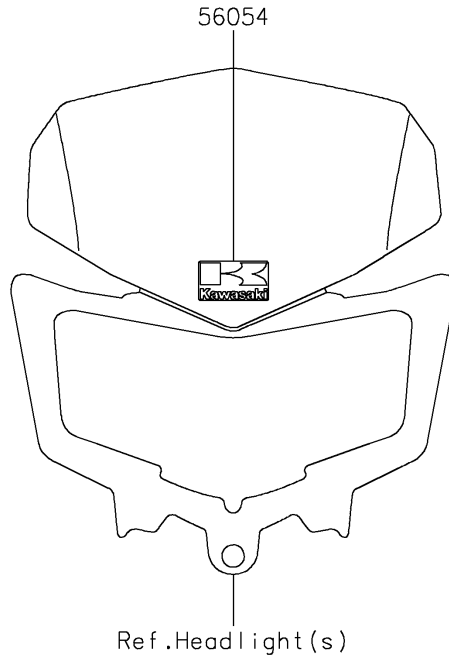

2021 KLX®300SM PARTS DIAGRAM

Decals(Blue)

F2861A

2021 KLX®300SM PARTS LIST

Decals(Blue)

ITEM NAME	PART NUMBER	QUANTITY
MARK,HEAD LAMP COVER,K (Ref # 56054)	56054-2332	1
PATTERN,SHROUD,LH,UPP (Ref # 56076)	56076-2154	1
PATTERN,SHROUD,LH,LWR (Ref # 56076A)	56076-2155	1
PATTERN,SHROUD,RH,UPP (Ref # 56076B)	56076-2156	1
PATTERN,SHROUD,RH,LWR (Ref # 56076C)	56076-2157	1