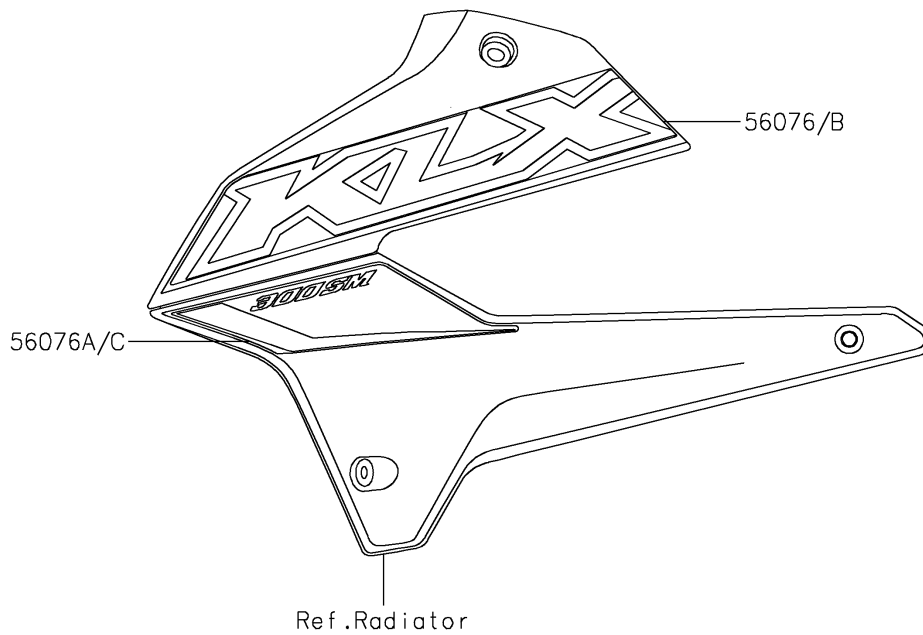

2021 KLX®300SM PARTS DIAGRAM

Decals(Blue)

F2861A

2021 KLX®300SM PARTS LIST

Decals(Blue)

ITEM NAME	PART NUMBER	QUANTITY
MARK,HEAD LAMP COVER,K (Ref # 56054)	56054-2332	1
PATTERN,SHROUD,LH,UPP (Ref # 56076)	56076-2154	1
PATTERN,SHROUD,LH,LWR (Ref # 56076A)	56076-2155	1
PATTERN,SHROUD,RH,UPP (Ref # 56076B)	56076-2156	1
PATTERN,SHROUD,RH,LWR (Ref # 56076C)	56076-2157	1