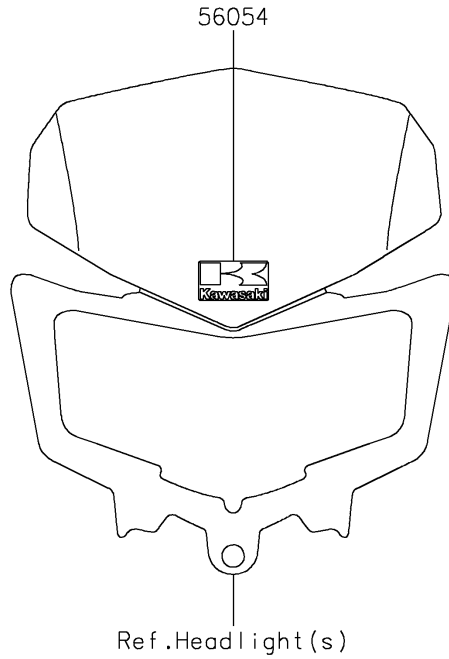

# 2021 KLX®300SM PARTS DIAGRAM

Decals(Blue)

F2861A

## 2021 KLX®300SM PARTS LIST

### Decals(Blue)

ITEM NAME	PART NUMBER	QUANTITY
MARK,HEAD LAMP COVER,K (Ref # 56054)	56054-2332	1
PATTERN,SHROUD,LH,UPP (Ref # 56076)	56076-2154	1
PATTERN,SHROUD,LH,LWR (Ref # 56076A)	56076-2155	1
PATTERN,SHROUD,RH,UPP (Ref # 56076B)	56076-2156	1
PATTERN,SHROUD,RH,LWR (Ref # 56076C)	56076-2157	1