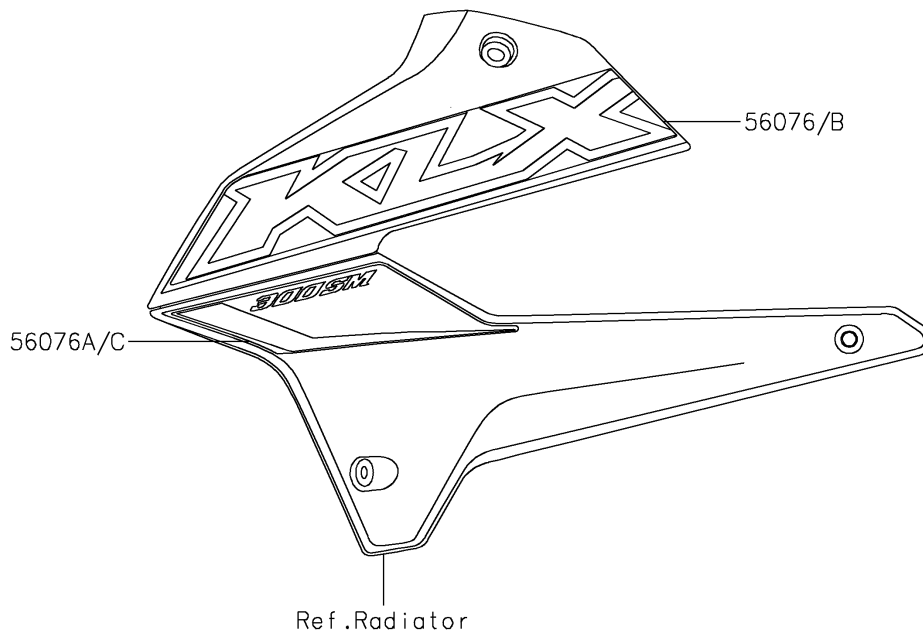

# 2021 KLX®300SM PARTS DIAGRAM

Decals(Blue)

F2861A

## 2021 KLX®300SM PARTS LIST

### Decals(Blue)

ITEM NAME	PART NUMBER	QUANTITY
MARK,HEAD LAMP COVER,K (Ref # 56054)	56054-2332	1
PATTERN,SHROUD,LH,UPP (Ref # 56076)	56076-2154	1
PATTERN,SHROUD,LH,LWR (Ref # 56076A)	56076-2155	1
PATTERN,SHROUD,RH,UPP (Ref # 56076B)	56076-2156	1
PATTERN,SHROUD,RH,LWR (Ref # 56076C)	56076-2157	1