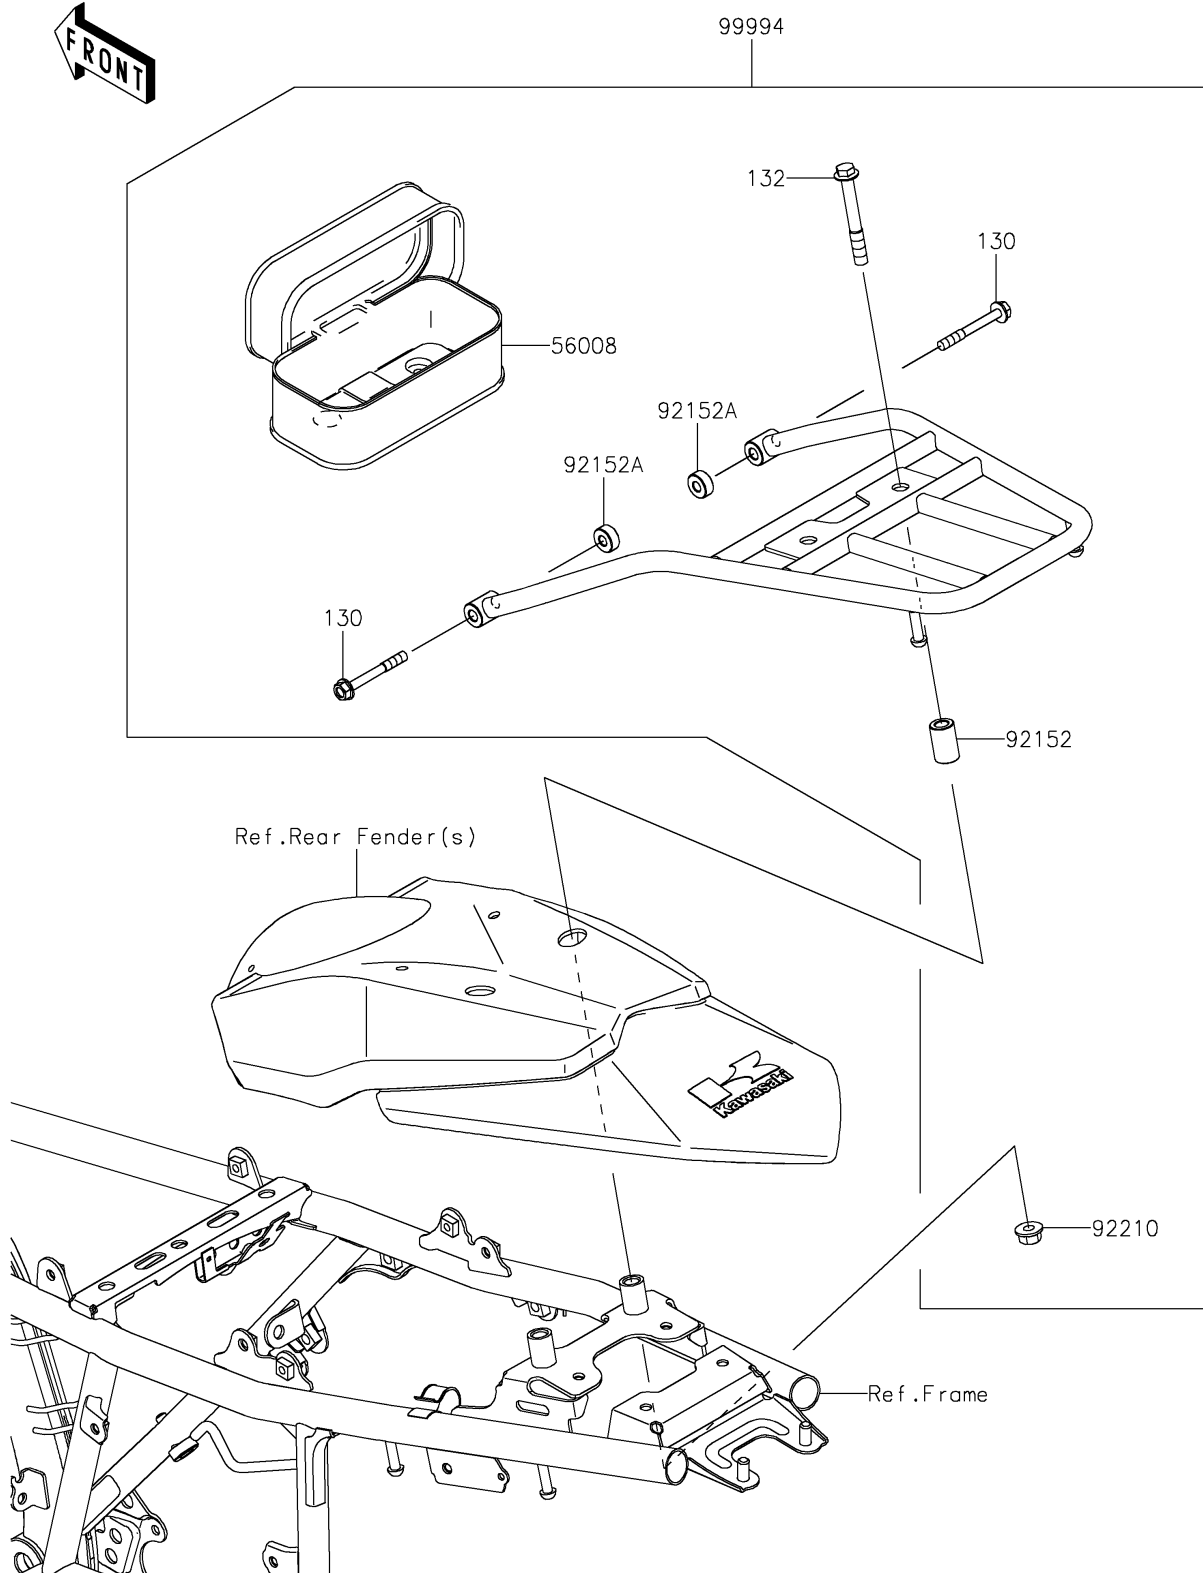

2021 KLX®300SM PARTS DIAGRAM

Accessory(Carrier)

F2910A

2021 KLX®300SM PARTS LIST

Accessory(Carrier)

ITEM NAME	PART NUMBER	QUANTITY
BOLT-FLANGED,6X50 (Ref # 130)	130BB0650	2
BOLT-FLANGED-SMALL,8X60 (Ref # 132)	132BB0860	2
BAG,TOOL (Ref # 56008)	56008-0580	1
COLLAR (Ref # 92152)	92152-2716	2
COLLAR (Ref # 92152A)	92152-2717	2
NUT,8MM (Ref # 92210)	92210-0076	2
CARRIER (Ref # 99994)	99994-1483	1