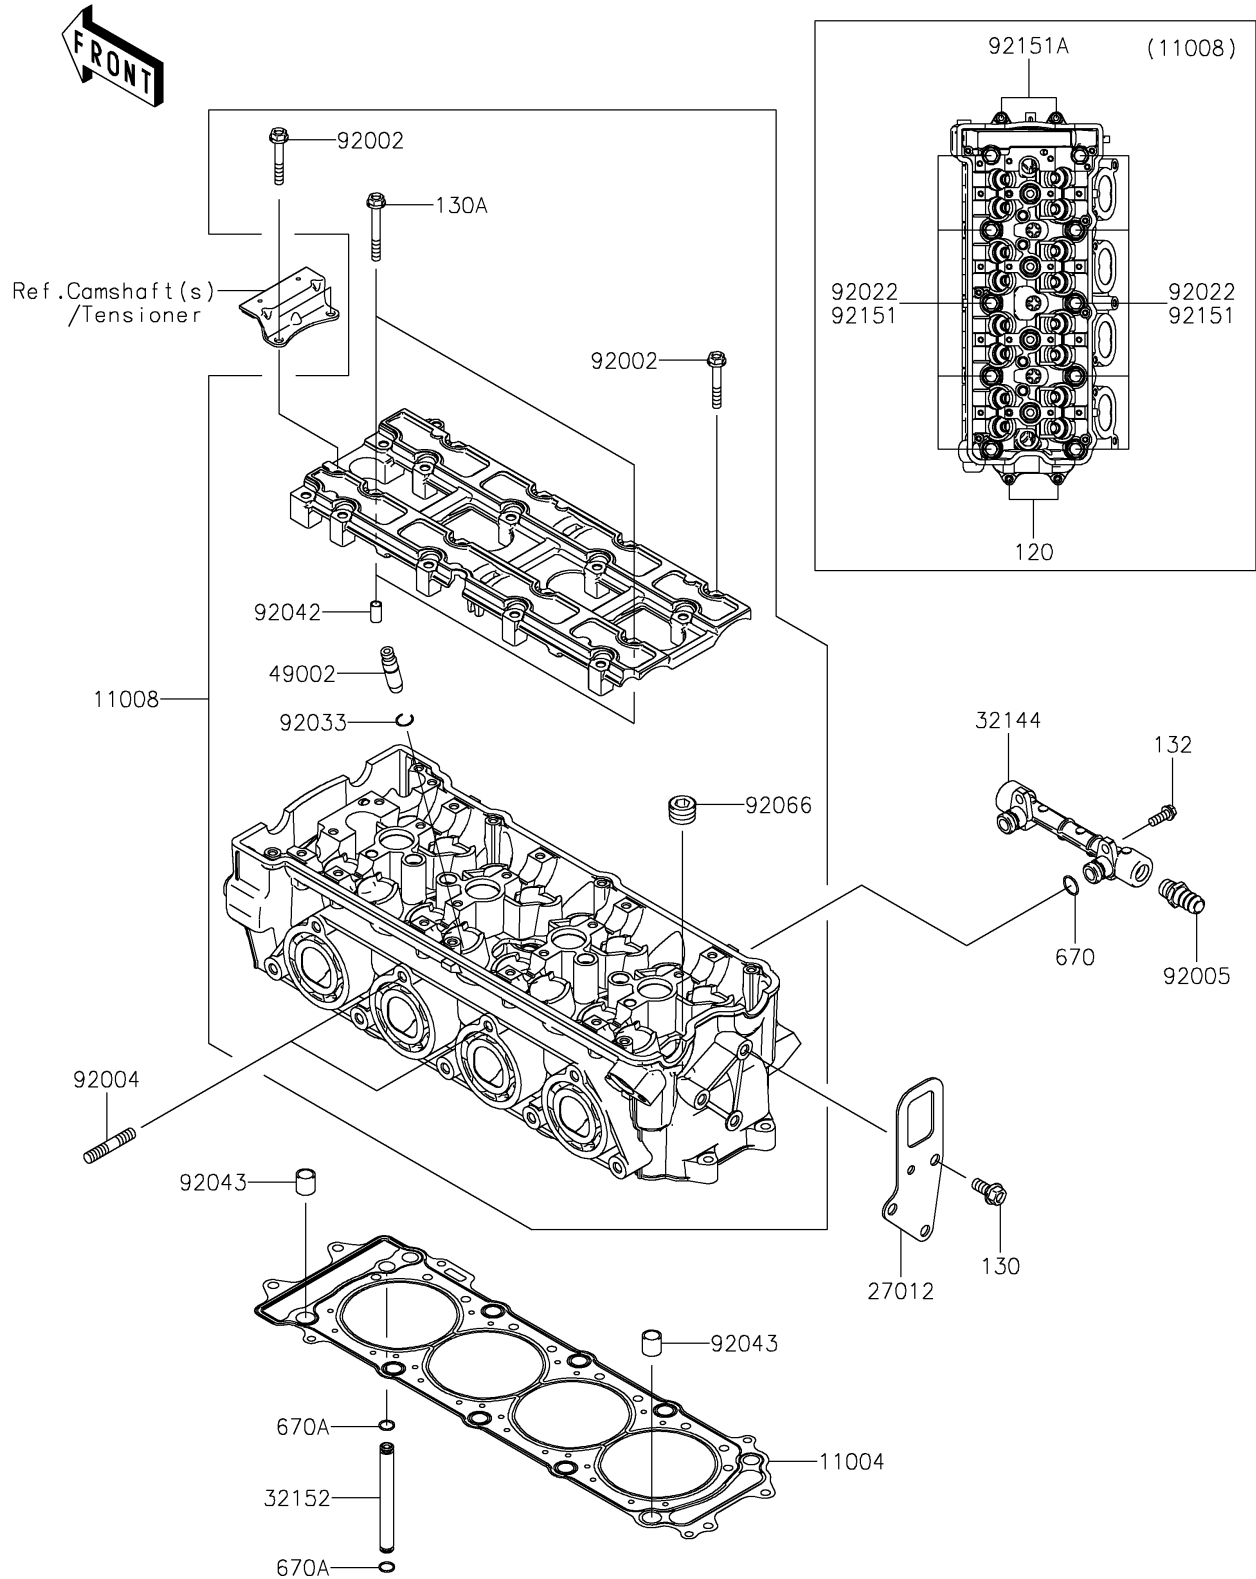

2020 JET SKI® STX®160LX PARTS DIAGRAM

Cylinder Head

E1111

2020 JET SKI® STX®160LX PARTS LIST

Cylinder Head

ITEM NAME	PART NUMBER	QUANTITY
GASKET-HEAD (Ref # 11004)	11004-3721	1
HEAD-COMP-CYLINDER (Ref # 11008)	11008-3709	1
BOLT-SOCKET,6X30 (Ref # 120)	120CD0630	2
BOLT-FLANGED,8X18 (Ref # 130)	130BD0818	3
BOLT-FLANGED,6X50 (Ref # 130A)	130CD0650	2
BOLT-FLANGED-SMALL,6X16 (Ref # 132)	132BD0616	2
HOOK,ENGINE,RR (Ref # 27012)	27012-3863	1
PIPE-ASSY (Ref # 32144)	32144-3709	1
PIPE,OIL (Ref # 32152)	32152-1544	1
GUIDE-VALVE (Ref # 49002)	49002-1140	16
O RING,12MM (Ref # 670)	670B2012	2
O RING,7MM (Ref # 670A)	670D1507	2
BOLT,6X40 (Ref # 92002)	92002-1756	18
STUD,8X30 (Ref # 92004)	92004-3743	2
FITTING (Ref # 92005)	92005-3714	1
WASHER,11.5X20.5X1.6 (Ref # 92022)	92022-1720	10
RING-SNAP (Ref # 92033)	92033-1247	16
PIN,DOWEL,6.3X8X14 (Ref # 92042)	92042-007	2
PIN,14X14 (Ref # 92043)	92043-1593	2
PLUG,PT1/2X12.5 (Ref # 92066)	92066-0002	5
BOLT,11X168 (Ref # 92151)	92151-1513	10
BOLT,SOCKET,7X120 (Ref # 92151A)	92151-1804	2