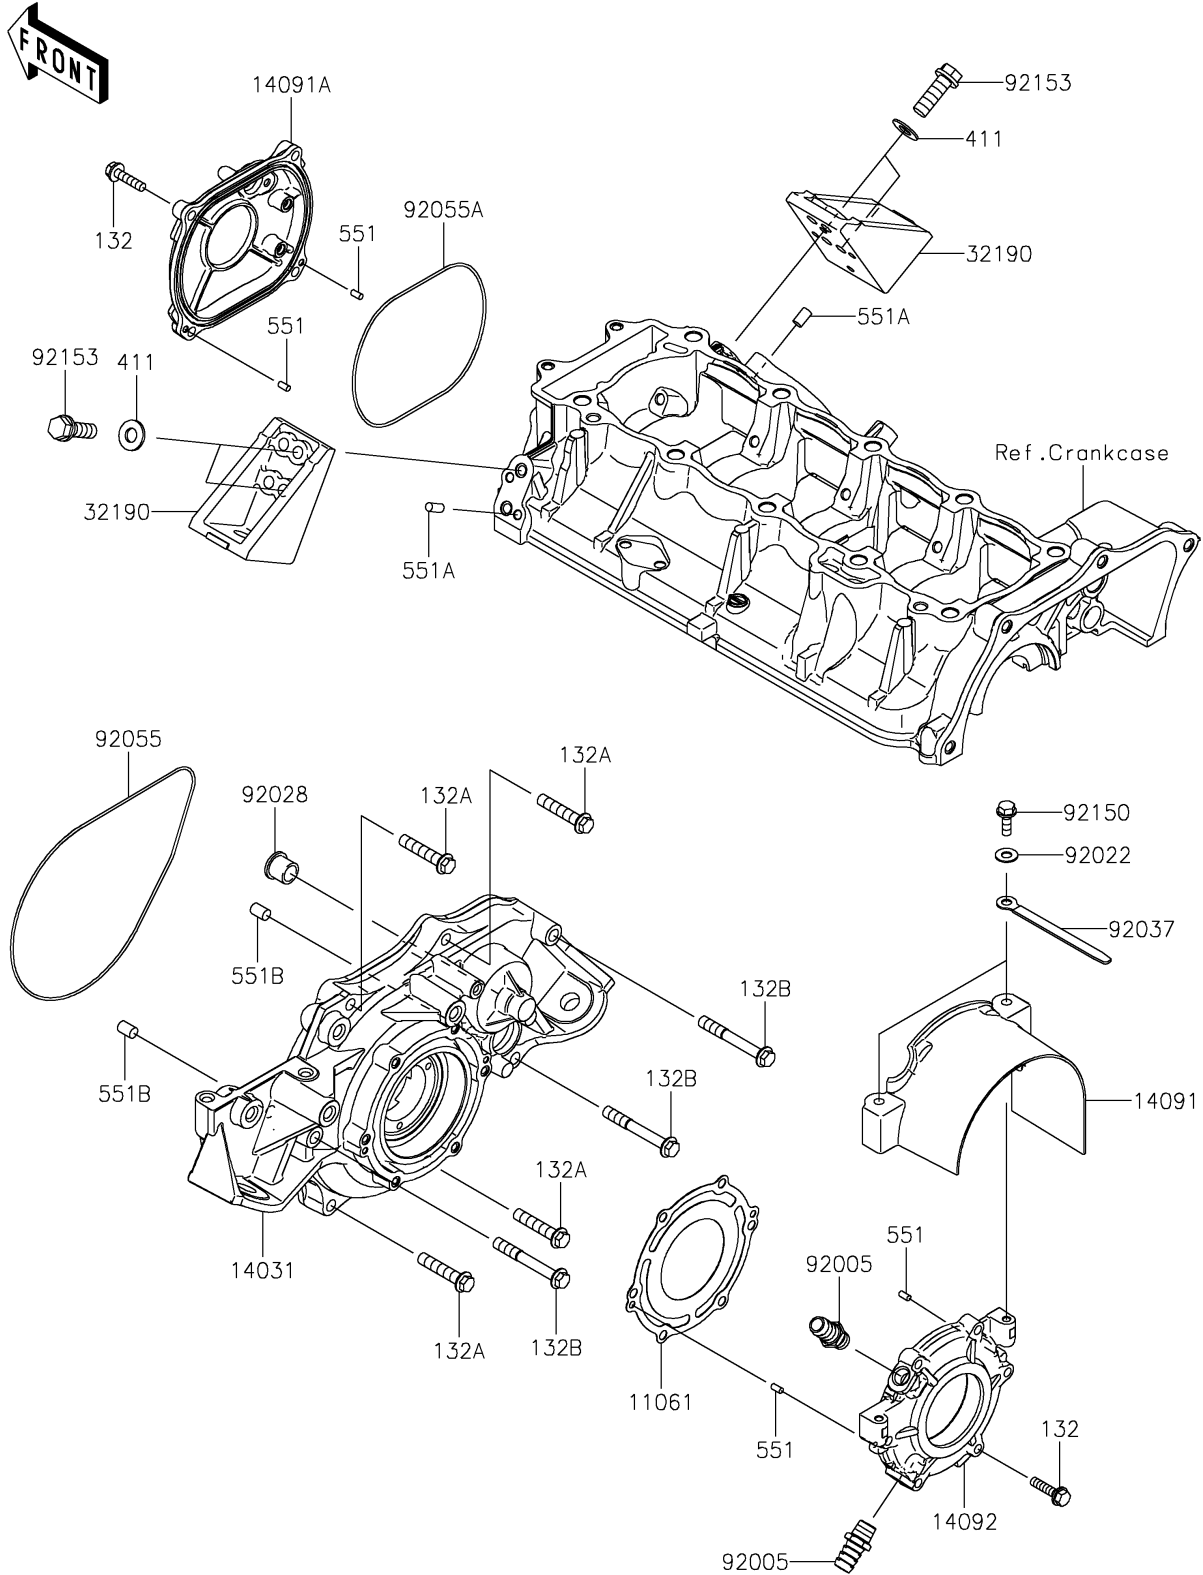

# 2020 JET SKI® STX®160LX PARTS DIAGRAM

Engine Cover(s)

E1431

# 2020 JET SKI® STX®160LX PARTS LIST

Engine Cover(s)

ITEM NAME	PART NUMBER	QUANTITY
-----------	-------------	----------