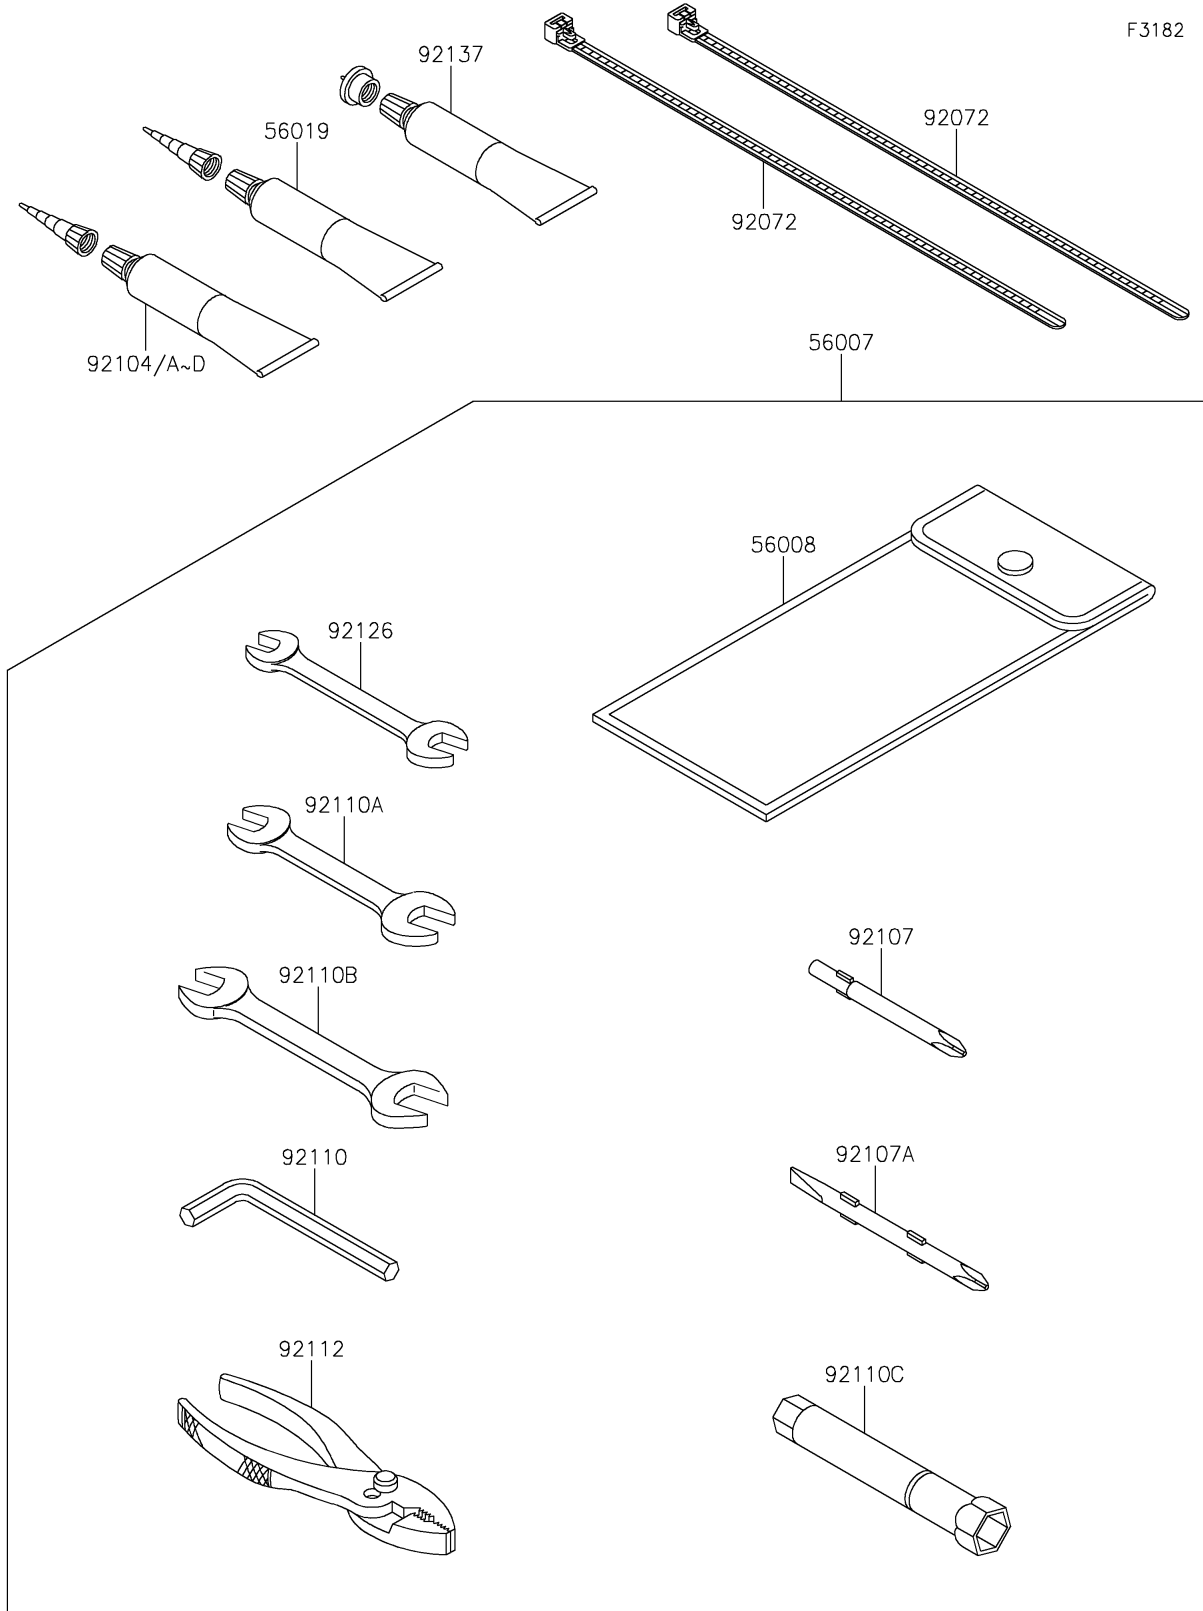

2020 JET SKI® STX®160LX PARTS DIAGRAM

Owner's Tools