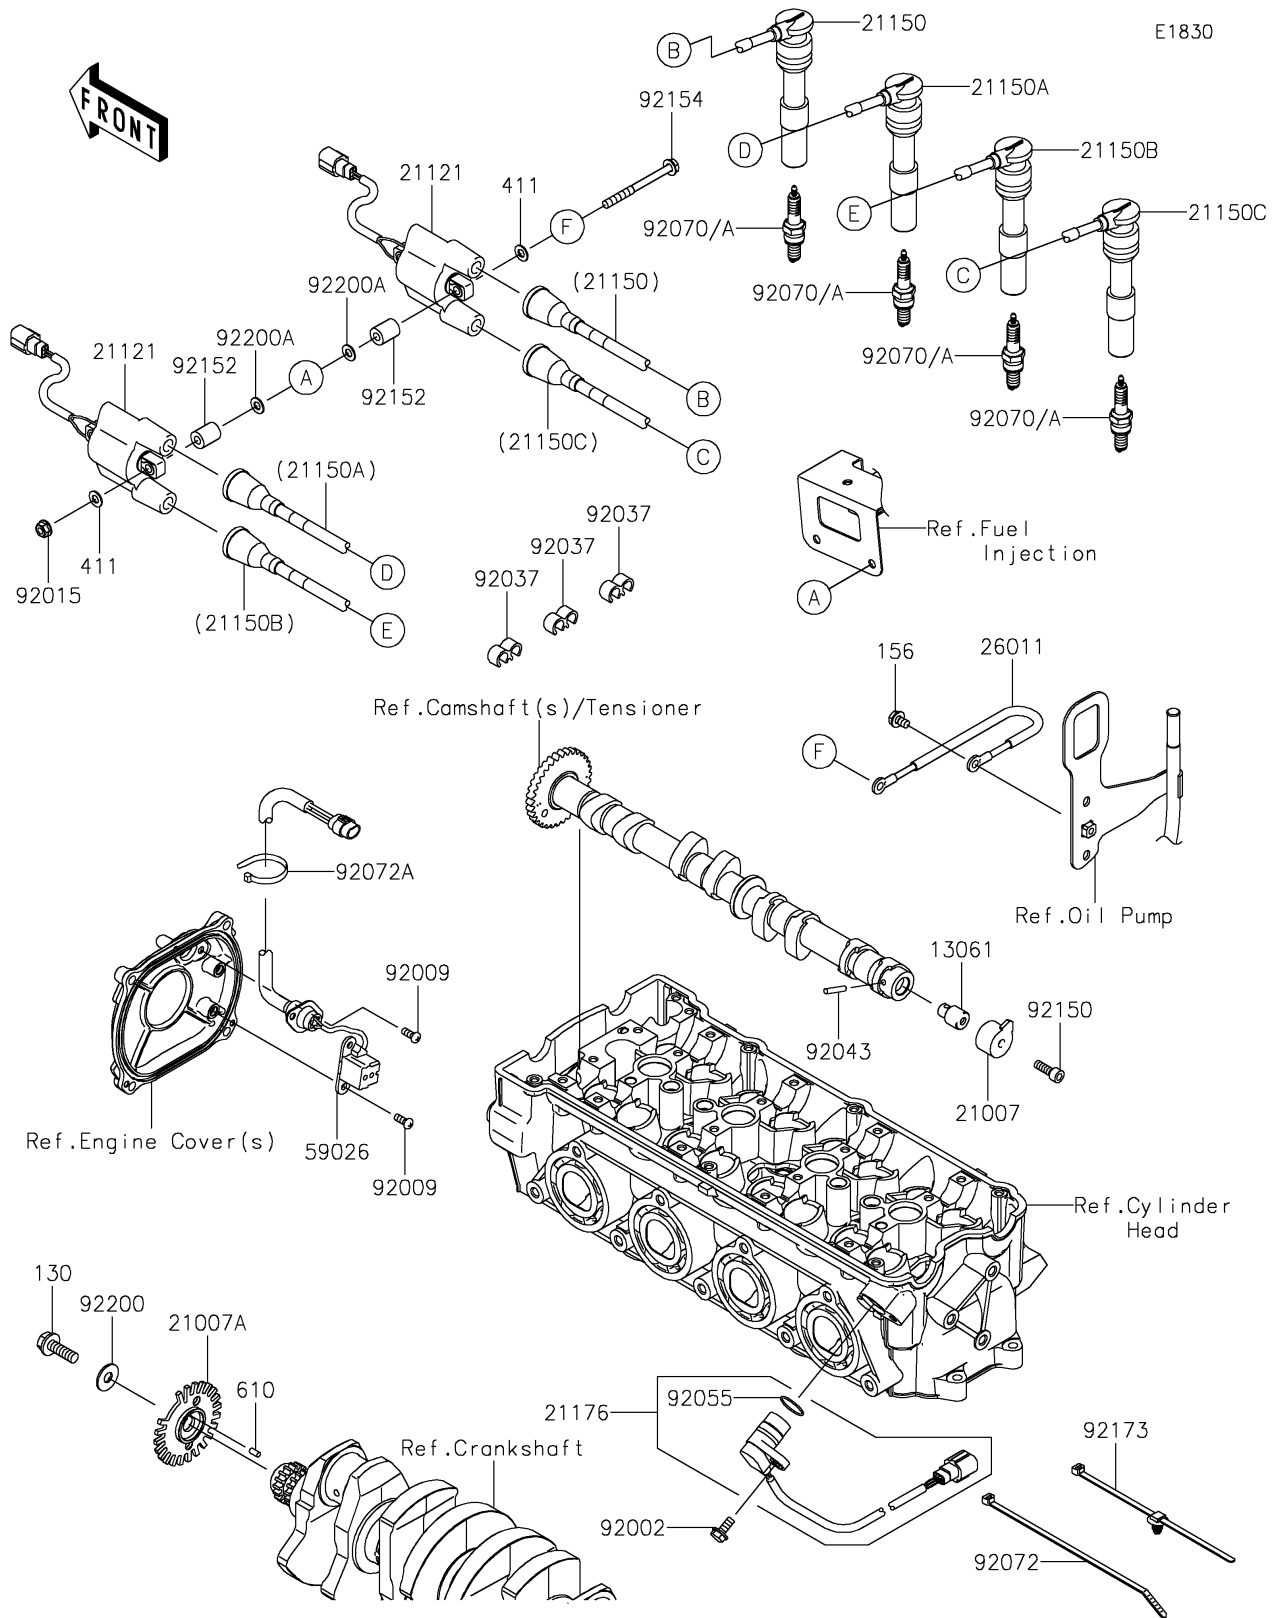

2021 JET SKI® STX®160X PARTS DIAGRAM

Ignition System

2021 JET SKI® STX®160X PARTS LIST

Ignition System

ITEM NAME	PART NUMBER	QUANTITY
BOLT-FLANGED,8X25 (Ref # 130)	130CD0825	1
BOSS,CAM SENSOR (Ref # 13061)	13061-1687	1
BOLT-WP,6X10 (Ref # 156)	156R0610	1
ROTOR,EX CAM (Ref # 21007)	21007-3742	1
ROTOR,PULSING (Ref # 21007A)	21007-3744	1
COIL-IGNITION (Ref # 21121)	21121-0744	2
CORD-ASSY,#1,L=340 (Ref # 21150)	21150-0006	1
CORD-ASSY,#2,L=450 (Ref # 21150A)	21150-0007	1
CORD-ASSY,#3,L=540 (Ref # 21150B)	21150-0008	1
CORD-ASSY,#4,L=600 (Ref # 21150C)	21150-0009	1
SENSOR,CAM ANGLE (Ref # 21176)	21176-1077	1
WIRE-LEAD (Ref # 26011)	26011-1905	1
WASHER-PLAIN,6MM (Ref # 411)	411S0600	2
COIL-PULSING (Ref # 59026)	59026-3702	1
ROLLER,4X8 (Ref # 610)	610A0408	1
BOLT,6X16 (Ref # 92002)	92002-3728	1
SCREW,5X12 (Ref # 92009)	92009-1296	4
NUT,LOCK,6MM (Ref # 92015)	92015-3766	2
CLAMP,CORD (Ref # 92037)	92037-1603	3
PIN (Ref # 92043)	92043-1575	1
RING-O (Ref # 92055)	92055-1639	1
PLUG-SPARK,CR9EKB(NGK) (Ref # 92070)	92070-0050	4
PLUG-SPARK,CR8EKB(NGK) (Ref # 92070A)	92070-0708	4
BAND,L=188.85 (Ref # 92072)	92072-0105	1
BAND,L=152 (Ref # 92072A)	92072-3874	1
BOLT,6X18 (Ref # 92150)	92150-1645	1
COLLAR (Ref # 92152)	92152-3738	4
BOLT,6X70 (Ref # 92154)	92154-4158	2
CLAMP (Ref # 92173)	92173-0742	1

2021 JET SKI® STX®160X PARTS LIST

Ignition System

ITEM NAME	PART NUMBER	QUANTITY
WASHER,8.0X22.0X1.5 (Ref # 92200)	92200-0174	1
WASHER,6.5X14X1 (Ref # 92200A)	92200-1388	4