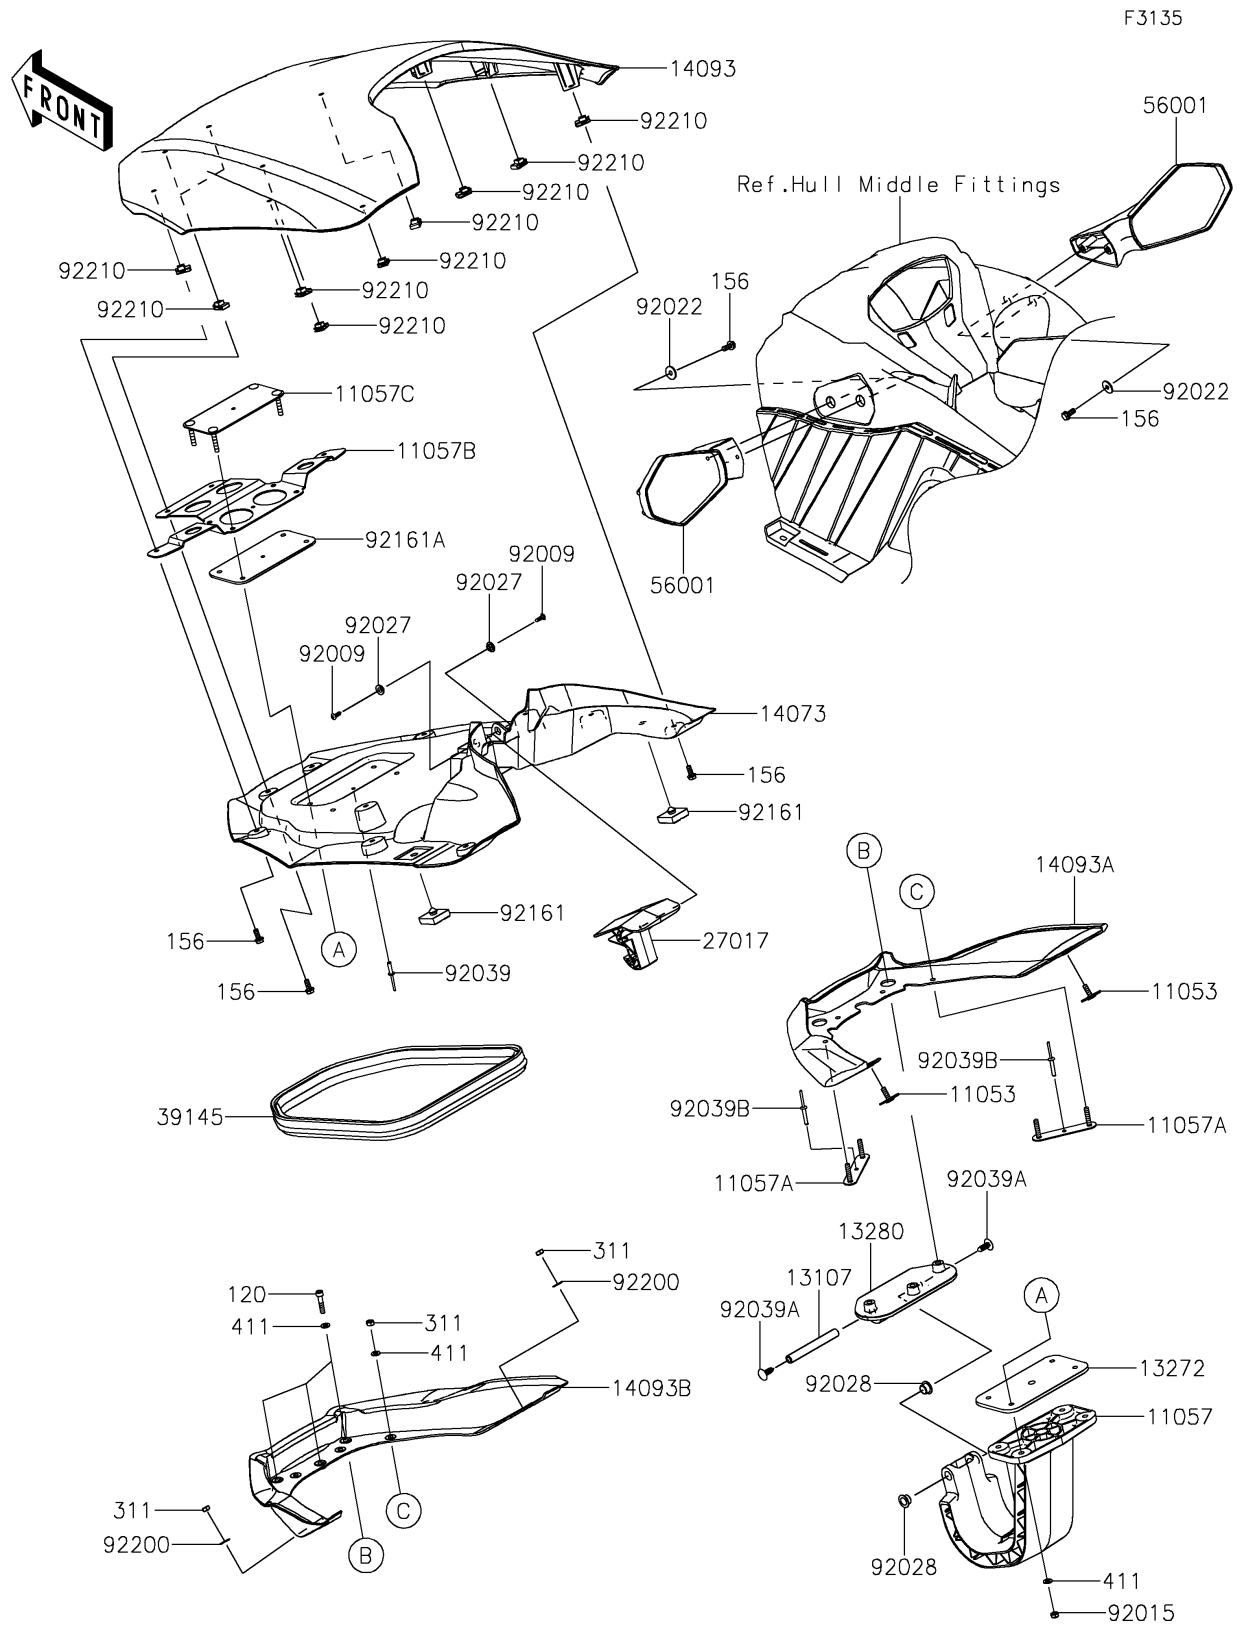

# 2021 JET SKI® STX®160LX PARTS DIAGRAM

## Hull Front Fittings

### Hull Front Fittings

ITEM NAME	PART NUMBER	QUANTITY
BRACKET (Ref # 11053)	11053-3776	2
BRACKET (Ref # 11057)	11057-2590	1
BRACKET (Ref # 11057A)	11057-2645	2
BRACKET (Ref # 11057B)	11057-7456	1
BRACKET (Ref # 11057C)	11057-7460	1
BOLT-SOCKET,6X30 (Ref # 120)	120R0630	3
SHAFT,FRONT HINGE (Ref # 13107)	13107-3802	1
PLATE (Ref # 13272)	13272-3882	AR
HOLDER (Ref # 13280)	13280-0952	1
DUCT,HATCH INNER (Ref # 14073)	14073-0987	1
COVER,FR,HATCH,C.L.GREEN (Ref # 14093)	14093-0895-57A	1
COVER,TRIM,CHROME (Ref # 14093A)	14093-0898	1
COVER,INNER (Ref # 14093B)	14093-1189	1
BOLT-WP,6X16 (Ref # 156)	156R0616	14
LOCK,FR,HATCH (Ref # 27017)	27017-0555	1
NUT-HEX,6MM (Ref # 311)	311R0600	6
TRIM-SEAL,FR,HATCH (Ref # 39145)	39145-0718	1
WASHER-PLAIN,6MM (Ref # 411)	411S0600	11
MIRROR-ASSY (Ref # 56001)	56001-0410	2
SCREW,TAPPING,4X16 (Ref # 92009)	92009-3849	2
NUT,LOCK,6MM (Ref # 92015)	92015-3766	4
WASHER,6.5X20X1.5 (Ref # 92022)	92022-3710	4
COLLAR,L=4.6 (Ref # 92027)	92027-1168	2
BUSHING (Ref # 92028)	92028-3770	2
RIVET (Ref # 92039)	92039-3783	1
RIVET (Ref # 92039A)	92039-3788	2
RIVET (Ref # 92039B)	92039-3794	2
DAMPER,10X34X10 (Ref # 92161)	92161-1920	2
DAMPER (Ref # 92161A)	92161-2337	1

### Hull Front Fittings

ITEM NAME	PART NUMBER	QUANTITY
WASHER,6.5X16X1.0 (Ref # 92200)	92200-3712	2
NUT,6MM (Ref # 92210)	92210-3768	10