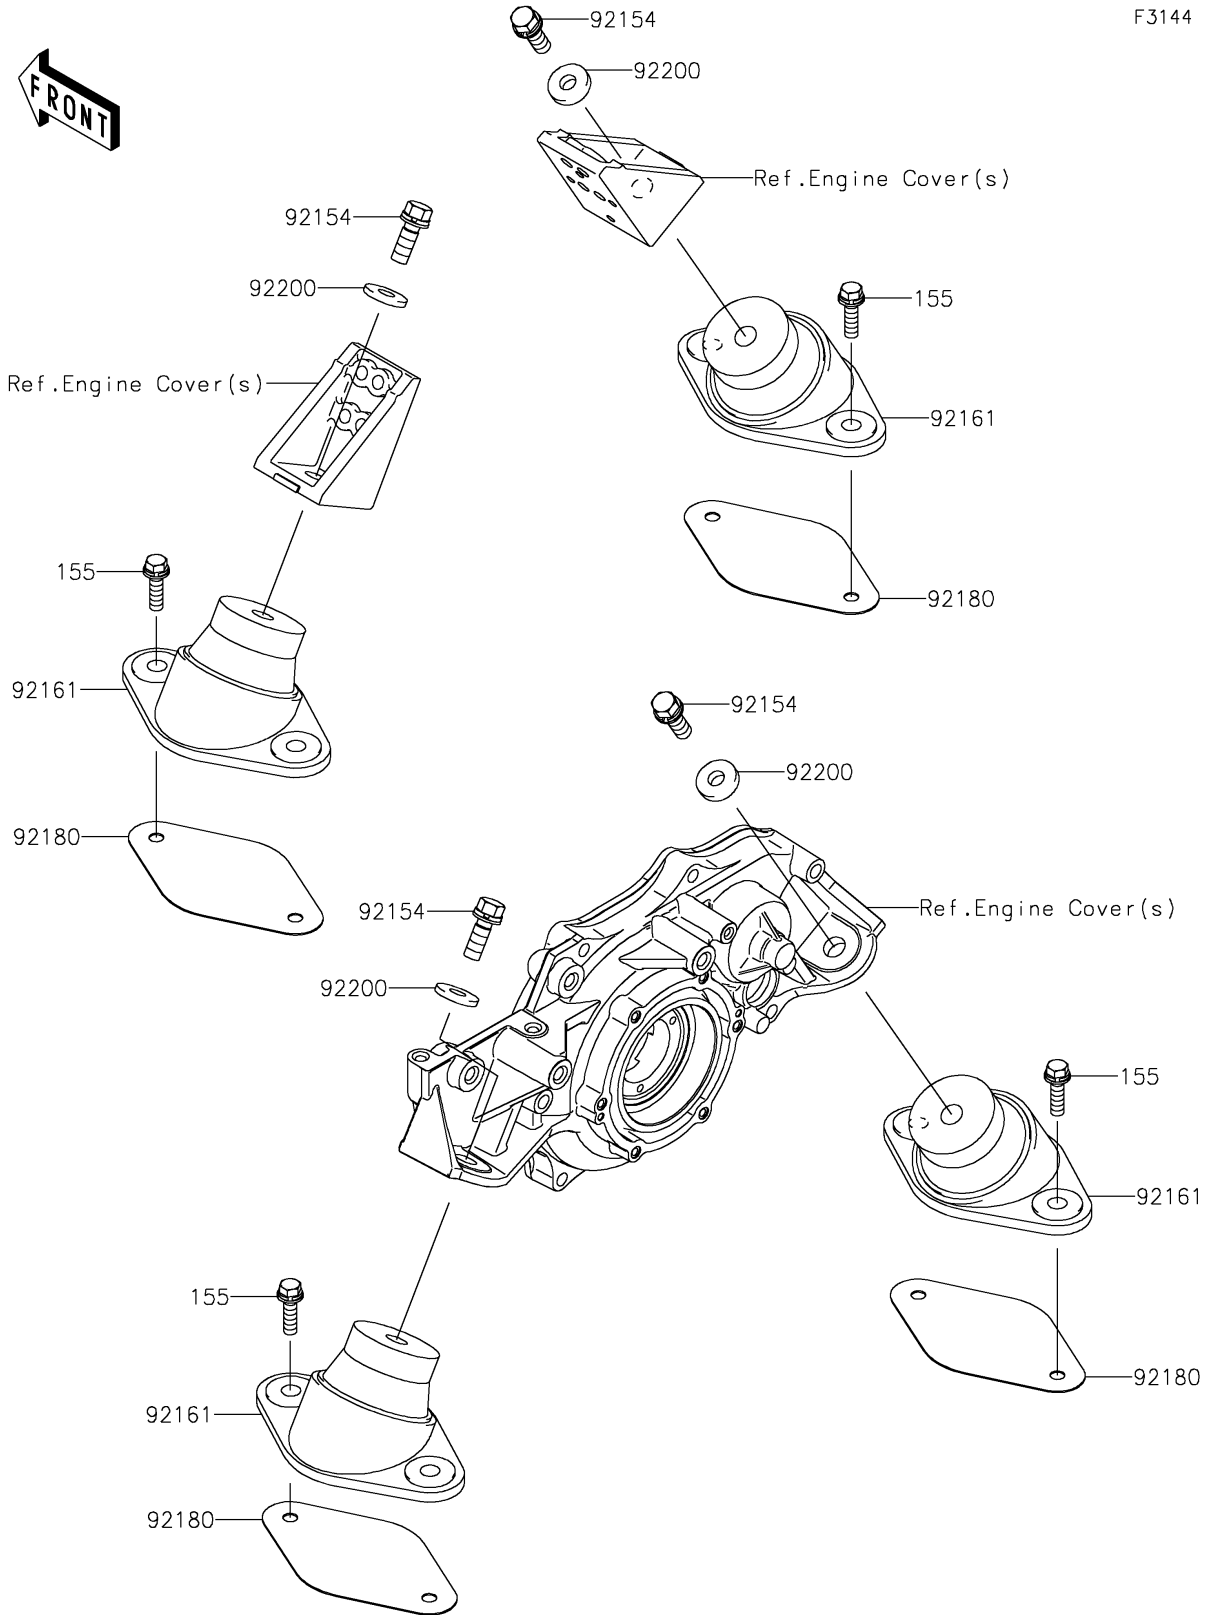

2021 JET SKI® STX®160LX PARTS DIAGRAM

Engine Mount

F3144

2021 JET SKI® STX®160LX PARTS LIST

Engine Mount

ITEM NAME	PART NUMBER	QUANTITY
BOLT-WSP-SMALL,8X30 (Ref # 155)	155R0830	8
BOLT,WSP,10X30 (Ref # 92154)	92154-3715	4
DAMPER,ENGINE MOUNT (Ref # 92161)	92161-3789	4
SHIM,T=1.0 (Ref # 92180)	92180-3716	AR
WASHER,10.5X26X4 (Ref # 92200)	92200-3798	4