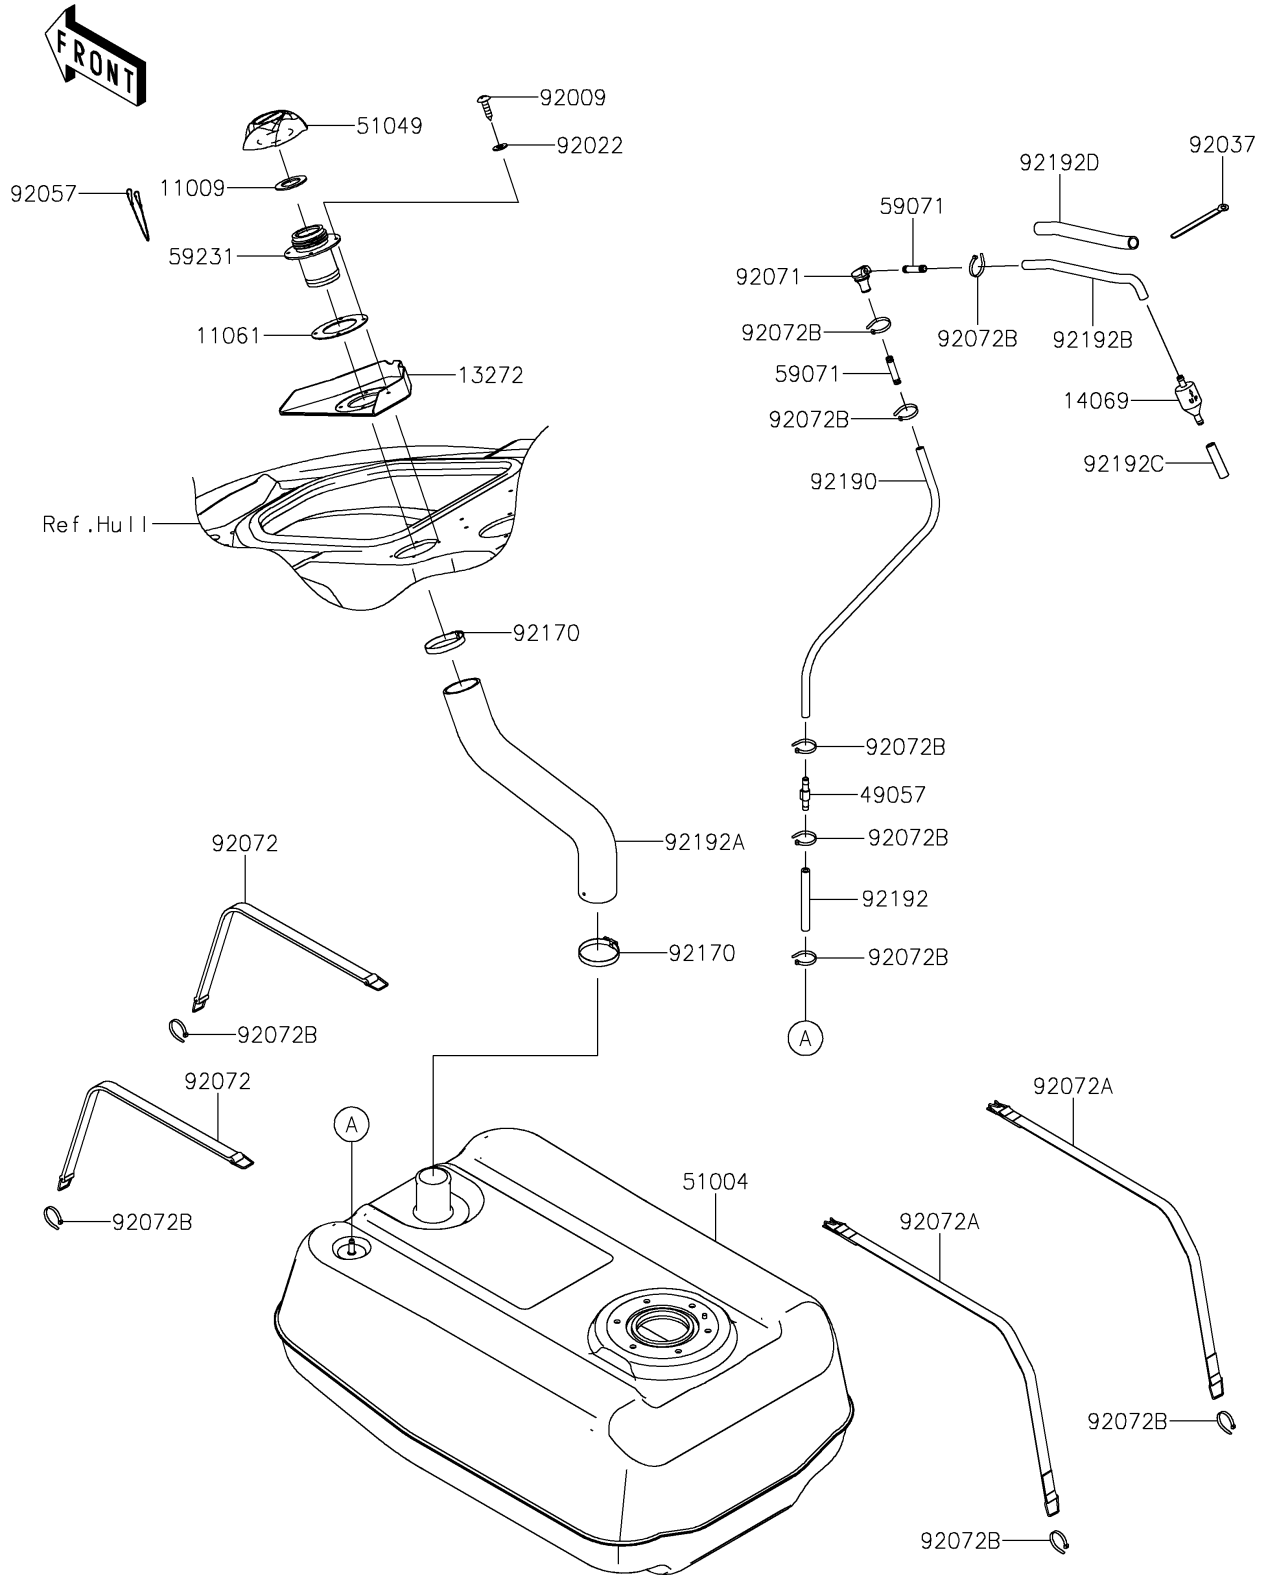

2021 JET SKI[®] STX[®]160LX PARTS DIAGRAM

Fuel Tank

F3173

2021 JET SKI® STX®160LX PARTS LIST

Fuel Tank

ITEM NAME	PART NUMBER	QUANTITY
GASKET,TANK CAP (Ref # 11009)	11009-3020	1
GASKET (Ref # 11061)	11061-3701	1
PLATE,FUEL-GUARD (Ref # 13272)	13272-2890	1
BREATHER,FUEL TANK (Ref # 14069)	14069-1004	1
VALVE-RELIEF (Ref # 49057)	49057-0002	1
TANK-FUEL (Ref # 51004)	51004-0025	1
CAP-TANK,FUEL (Ref # 51049)	51049-0712	1
JOINT (Ref # 59071)	59071-3764	2
FILLER,FUEL TANK (Ref # 59231)	59231-3734	1
SCREW,TAPPING,4X16 (Ref # 92009)	92009-3849	4
WASHER (Ref # 92022)	92022-563	4
CLAMP,L=100 (Ref # 92037)	92037-3736	1
CHAIN,COVER,L=100 (Ref # 92057)	92057-3704	1
GROMMET (Ref # 92071)	92071-3841	1
BAND (Ref # 92072)	92072-3845	2
BAND (Ref # 92072A)	92072-3850	2
BAND,L=100.08 (Ref # 92072B)	92072-3882	10
CLAMP (Ref # 92170)	92170-1674	2
TUBE,5.8X10.8X500 (Ref # 92190)	92190-3846	1
TUBE,5.8X11X100 (Ref # 92192)	92192-1795	1
TUBE,FUEL TANK-FILLER (Ref # 92192A)	92192-1988	1
TUBE,BREATHER (Ref # 92192B)	92192-2519	1
TUBE,BREATHER,7.5X12.5X50 (Ref # 92192C)	92192-2520	1
TUBE,CORRUGATE (Ref # 92192D)	92192-3708	1