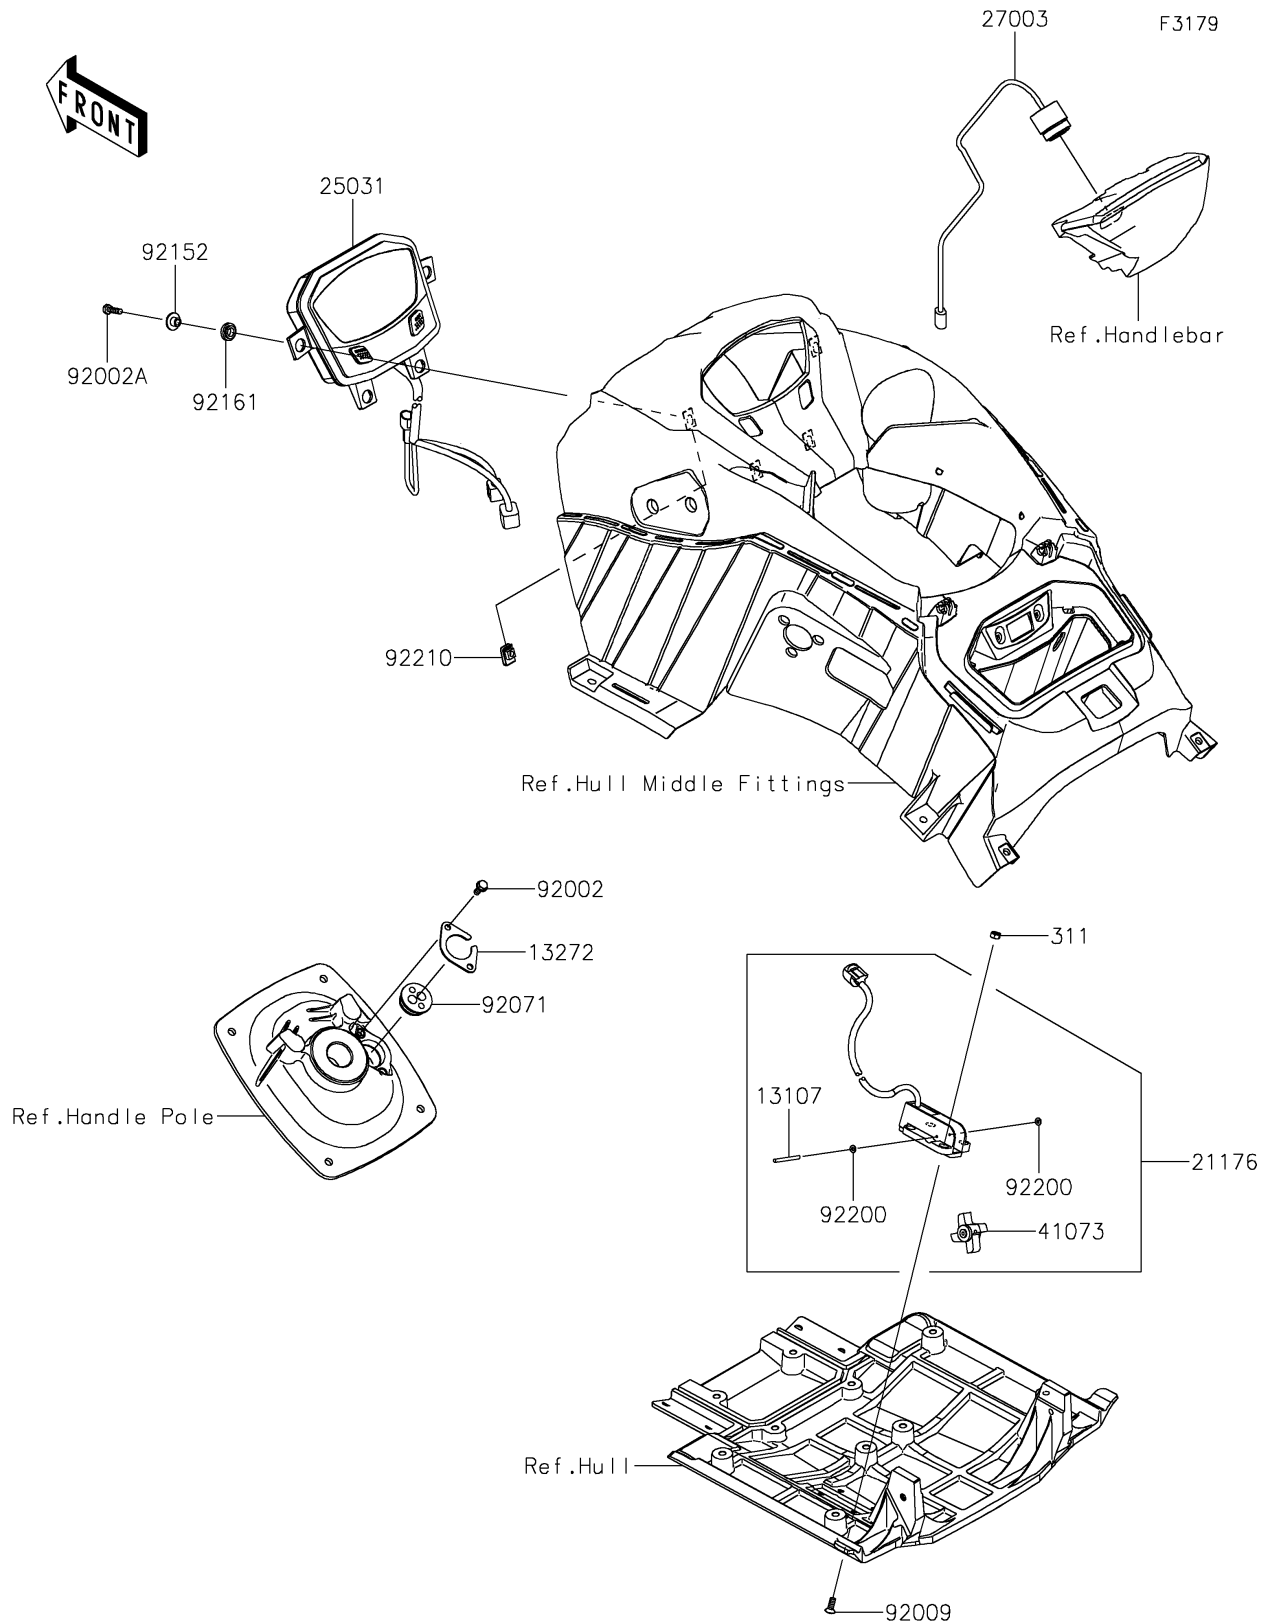

2021 JET SKI® STX®160LX PARTS DIAGRAM

Meters

2021 JET SKI® STX®160LX PARTS LIST

Meters

ITEM NAME	PART NUMBER	QUANTITY
SHAFT (Ref # 13107)	13107-3807	1
PLATE (Ref # 13272)	13272-3729	1
SENSOR,SPEED (Ref # 21176)	21176-3775	1
METER-ASSY (Ref # 25031)	25031-0859	1
HORN (Ref # 27003)	27003-3706	1
NUT-HEX,6MM (Ref # 311)	311R0600	4
WHEEL-ASSY,PADDLE (Ref # 41073)	41073-3701	1
BOLT,6X16 (Ref # 92002)	92002-3728	2
BOLT,6X20 (Ref # 92002A)	92002-3755	4
SCREW,6X16 (Ref # 92009)	92009-3703	4
GROMMET,HARNESS (Ref # 92071)	92071-3790	1
COLLAR (Ref # 92152)	92152-1740	4
DAMPER (Ref # 92161)	92161-0117	4
WASHER (Ref # 92200)	92200-3805	2
NUT,6MM (Ref # 92210)	92210-3768	4