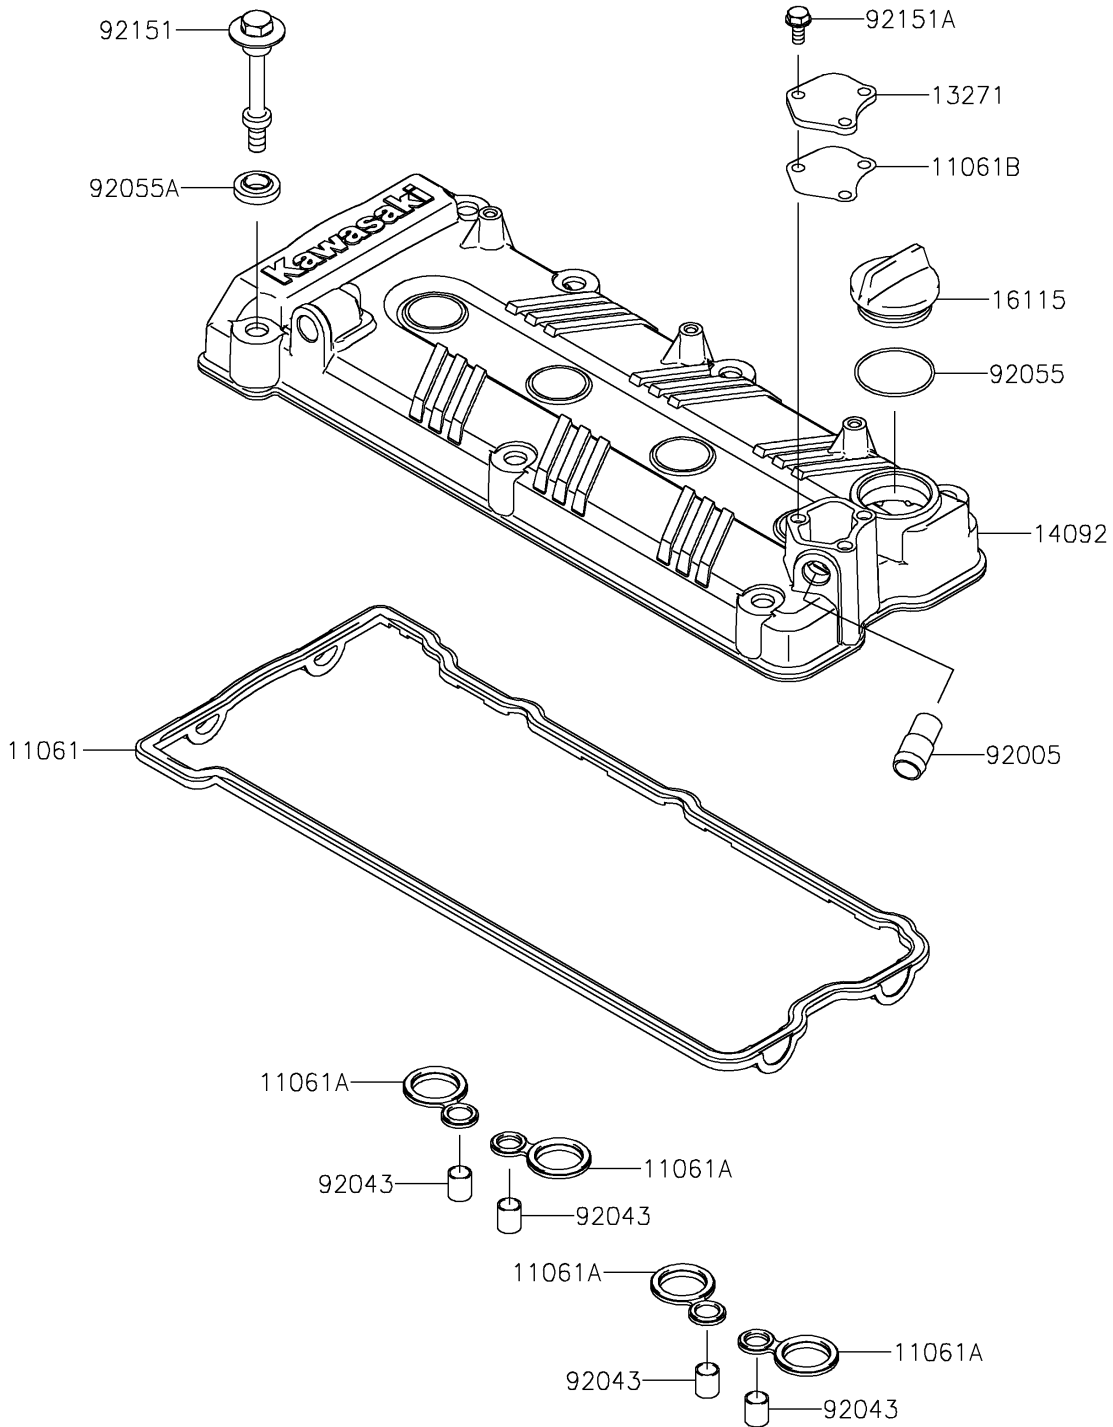

2020 JET SKI® STX®160 PARTS DIAGRAM

Cylinder Head Cover

E1112

2020 JET SKI® STX®160 PARTS LIST

Cylinder Head Cover

ITEM NAME	PART NUMBER	QUANTITY
GASKET,HEAD COVER (Ref # 11061)	11061-0090	1
GASKET,SPARK PLUG HOLE (Ref # 11061A)	11061-0105	4
GASKET,PLATE (Ref # 11061B)	11061-0814	1
PLATE (Ref # 13271)	13271-3898	1
COVER,HEAD (Ref # 14092)	14092-0836	1
CAP-OIL FILLER (Ref # 16115)	16115-1064	1
FITTING (Ref # 92005)	92005-3741	1
PIN,10.1X12X14 (Ref # 92043)	92043-4009	4
RING-O,38X1.9 (Ref # 92055)	92055-1295	1
RING-O,HEAD COVER BOLT (Ref # 92055A)	92055-1352	7
BOLT,HEAD COVER (Ref # 92151)	92151-1221	7
BOLT,6X14 (Ref # 92151A)	92151-3788	3