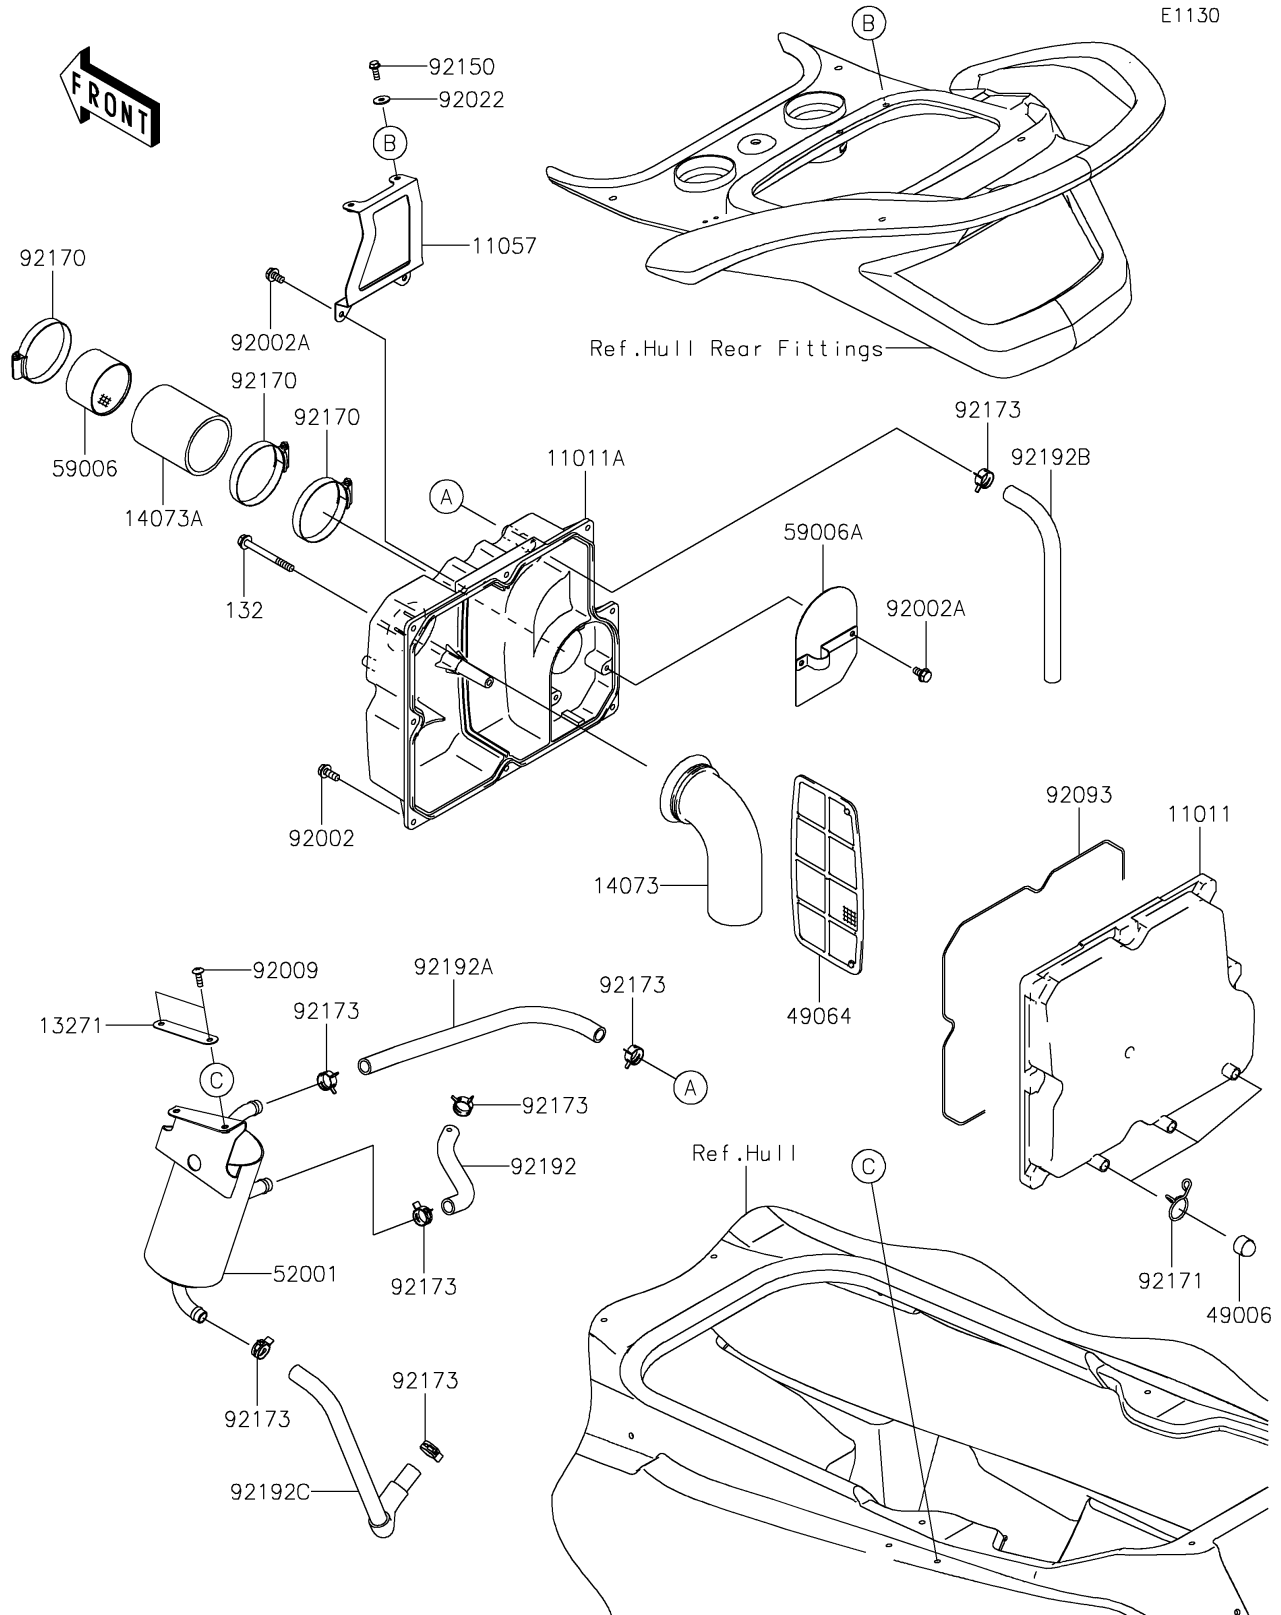

2020 JET SKI® STX®160 PARTS DIAGRAM

Intake Silencer

2020 JET SKI® STX®160 PARTS LIST

Intake Silencer

ITEM NAME	PART NUMBER	QUANTITY
CASE-AIR FILTER,RR (Ref # 11011)	11011-3704	1
CASE-AIR FILTER,FR (Ref # 11011A)	11011-3706	1
BRACKET (Ref # 11057)	11057-2555	1
BOLT-FLANGED-SMALL,6X60 (Ref # 132)	132BD0660	1
PLATE (Ref # 13271)	13271-3880	1
DUCT,AIR INLET (Ref # 14073)	14073-3794	1
DUCT,AIR FILTER-THOROTTLE (Ref # 14073A)	14073-3795	1
BOOT,DRAIN (Ref # 49006)	49006-3718	3
FILTER-AIR (Ref # 49064)	49064-3702	1
TANK-OIL,SEPARATOR (Ref # 52001)	52001-0012	1
ARRESTER-FLAME (Ref # 59006)	59006-0019	1
ARRESTER-FLAME (Ref # 59006A)	59006-3720	1
BOLT,6X16 (Ref # 92002)	92002-3728	8
BOLT,6X12 (Ref # 92002A)	92002-3763	4
SCREW,6X20 (Ref # 92009)	92009-3870	2
WASHER,6.5X20X1.5 (Ref # 92022)	92022-3710	2
SEAL (Ref # 92093)	92093-3766	1
BOLT,6X18 (Ref # 92150)	92150-3729	2
CLAMP (Ref # 92170)	92170-3764	3
CLAMP,BOOT (Ref # 92171)	92171-3711	3
CLAMP (Ref # 92173)	92173-1039	7
TUBE,HEAD-SEPARATOR (Ref # 92192)	92192-1081	1
TUBE,OIL TANK-AIR CLEANER (Ref # 92192A)	92192-1705	1
TUBE,BLOWBY (Ref # 92192B)	92192-3725	1
TUBE,OIL TANK-OIL PAN (Ref # 92192C)	92192-3808	1