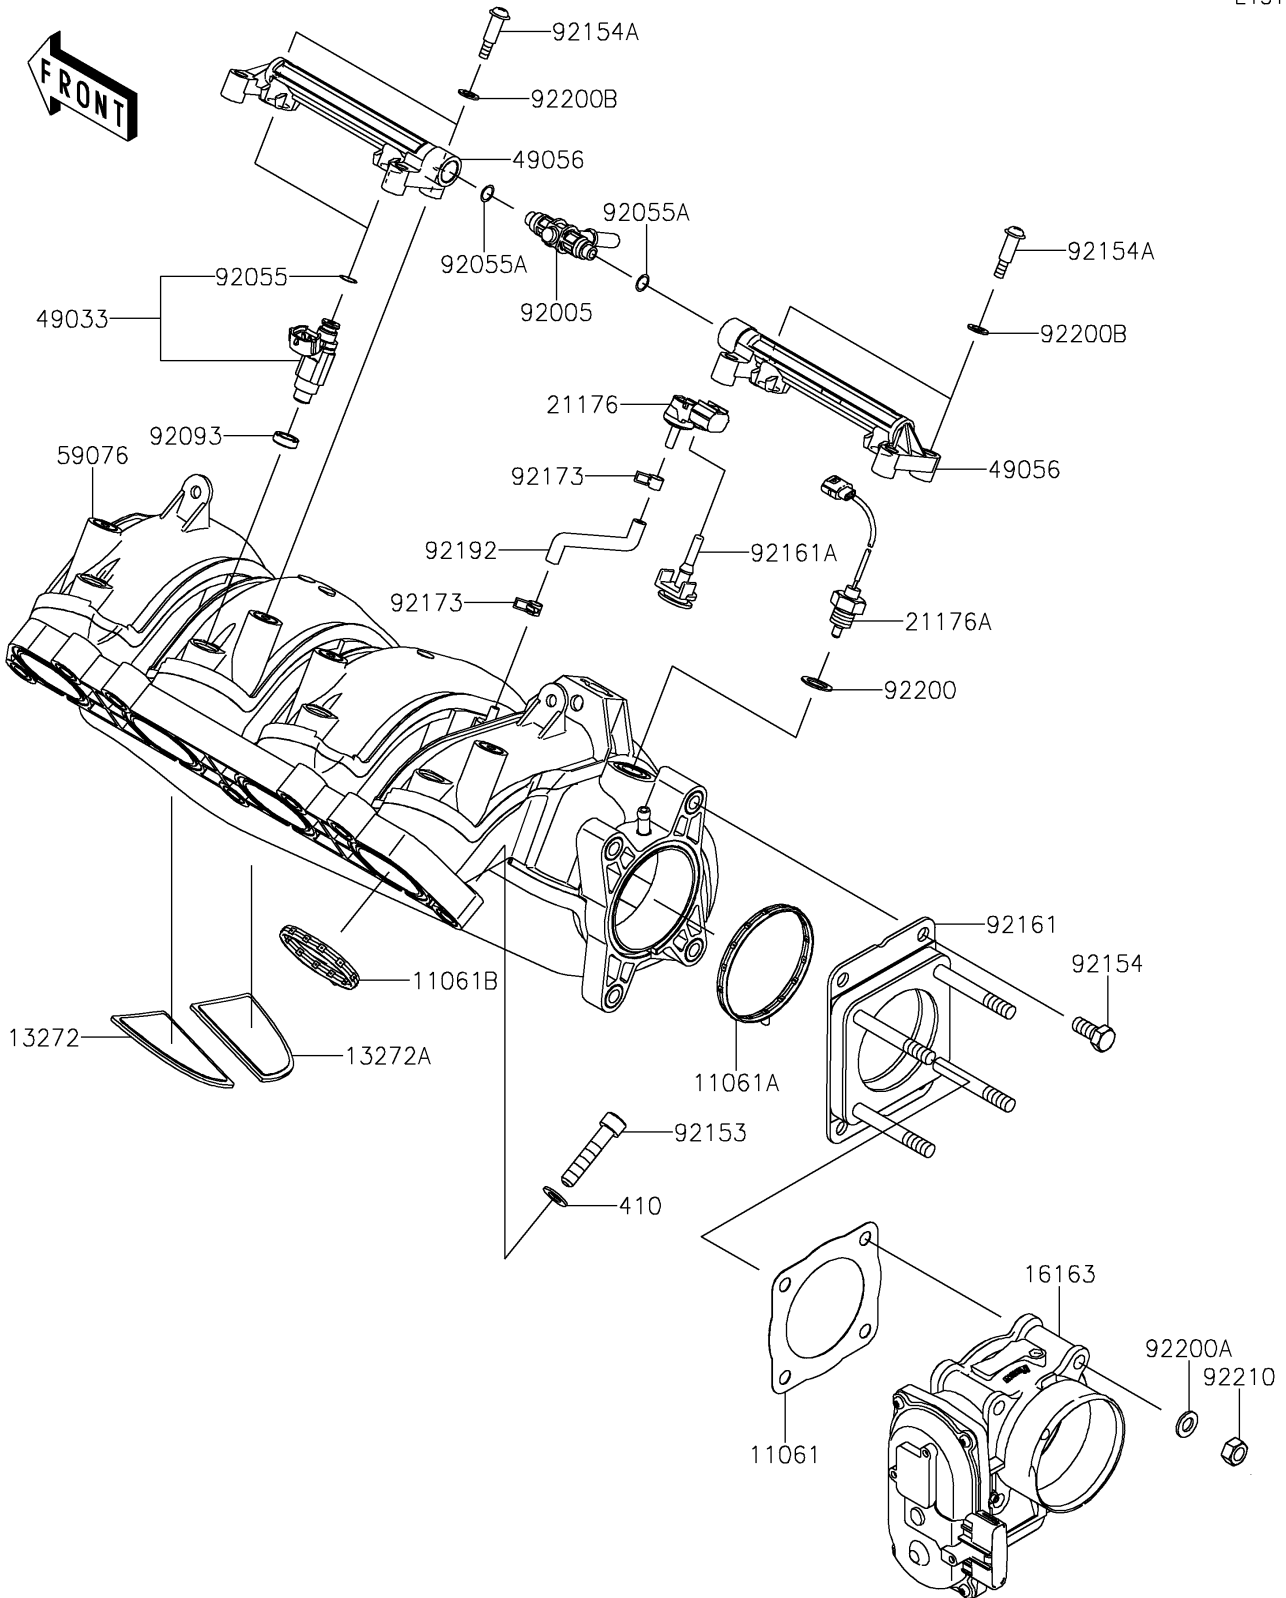

2020 JET SKI® STX®160 PARTS DIAGRAM

Throttle

E1510

2020 JET SKI® STX®160 PARTS LIST

Throttle

ITEM NAME	PART NUMBER	QUANTITY
GASKET,THROTTLE (Ref # 11061)	11061-0824	1
GASKET,MANIFOLD (Ref # 11061A)	11061-3766	1
GASKET,THROTTLE (Ref # 11061B)	11061-3767	4
PLATE (Ref # 13272)	13272-2956	1
PLATE (Ref # 13272A)	13272-2957	1
THROTTLE-ASSY (Ref # 16163)	16163-1145	1
SENSOR,PRESSURE (Ref # 21176)	21176-0906	1
SENSOR,AIR TEMPERATURE (Ref # 21176A)	21176-3767	1
WASHER-PLAIN-SMALL,8MM (Ref # 410)	410S0800	7
NOZZLE-INJECTION (Ref # 49033)	49033-3707	4
PIPE-INJECTION,FUEL (Ref # 49056)	49056-3705	2
MANIFOLD-INTAKE (Ref # 59076)	59076-0006	1
FITTING,FUEL PIPE (Ref # 92005)	92005-3766	1
RING-O,INJECTION NOZZLE (Ref # 92055)	92055-1622	4
RING-O (Ref # 92055A)	92055-3782	2
SEAL (Ref # 92093)	92093-0127	4
BOLT,SOCKET,8X40 (Ref # 92153)	92153-0517	7
BOLT (Ref # 92154)	92154-1389	4
BOLT (Ref # 92154A)	92154-3713	4
DAMPER (Ref # 92161)	92161-1635	1
DAMPER (Ref # 92161A)	92161-3796	1
CLAMP (Ref # 92173)	92173-3702	2
TUBE (Ref # 92192)	92192-1361	1
WASHER,12X18X1 (Ref # 92200)	92200-0712	1
WASHER (Ref # 92200A)	92200-3806	4
WASHER (Ref # 92200B)	92200-3807	4
NUT (Ref # 92210)	92210-0897	4