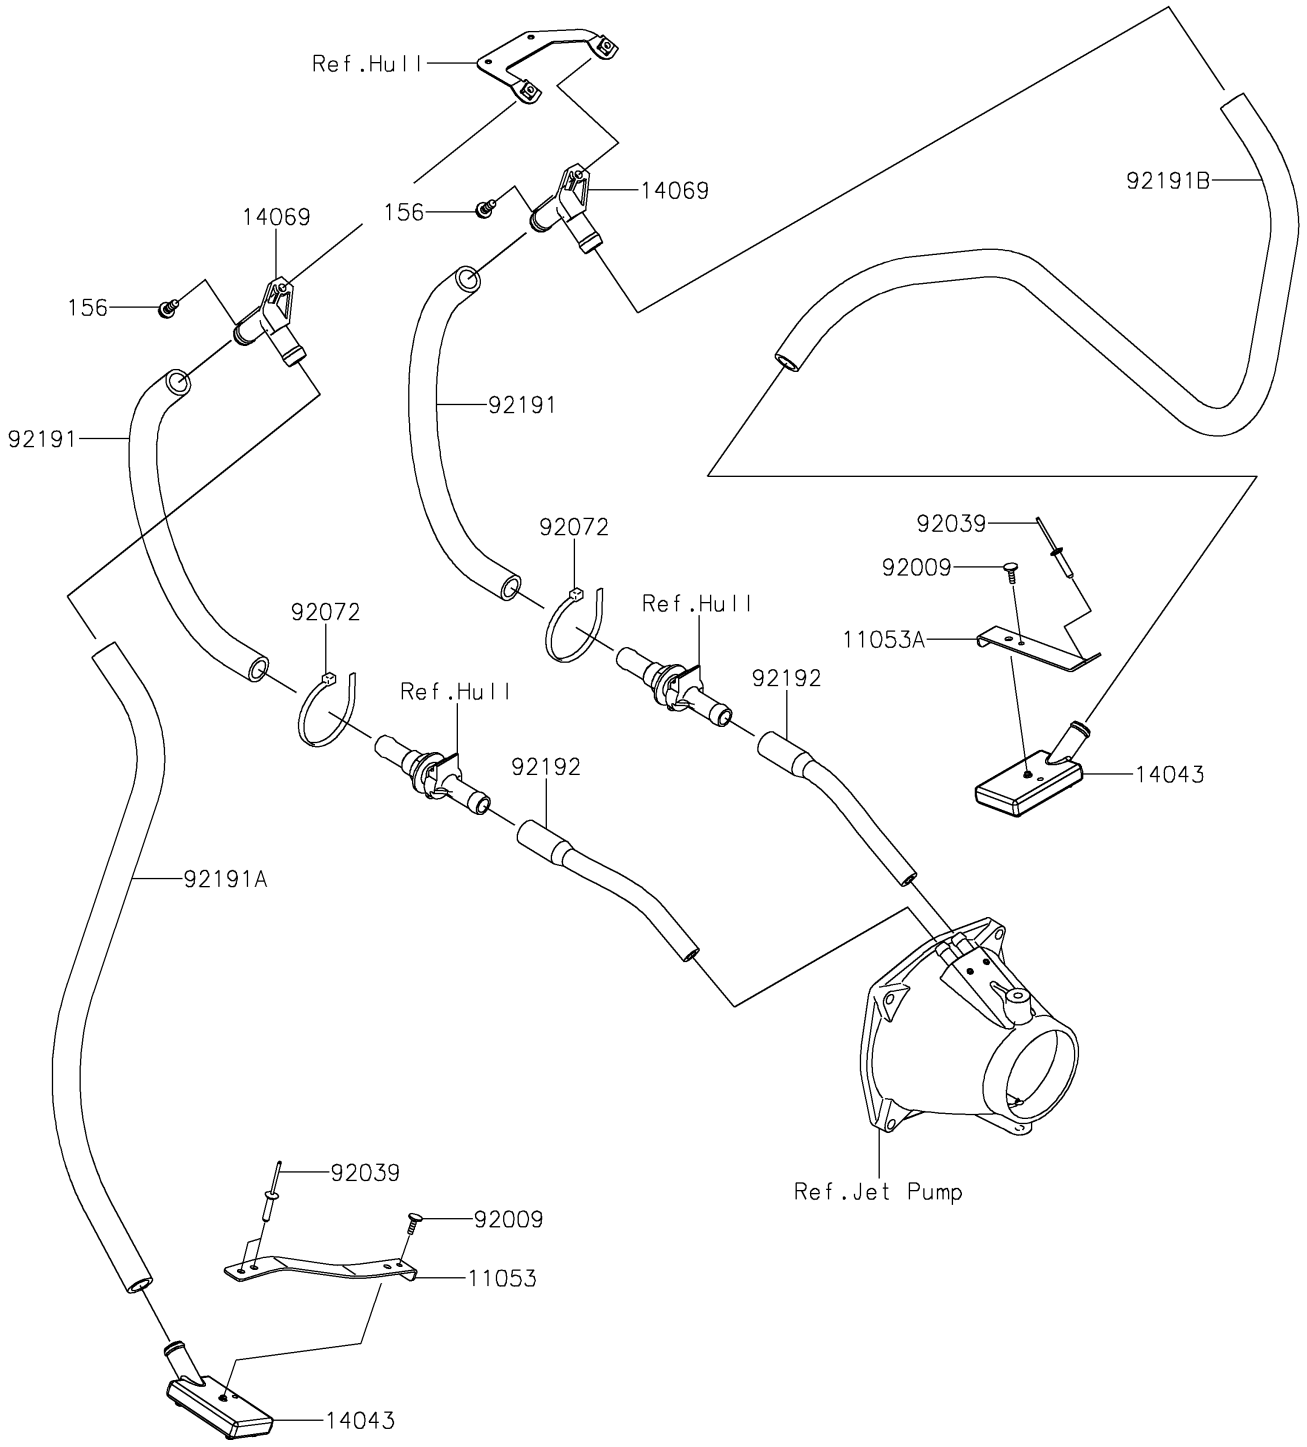

2020 JET SKI® STX®160 PARTS DIAGRAM

Bilge System

F3145

2020 JET SKI® STX®160 PARTS LIST

Bilge System

ITEM NAME	PART NUMBER	QUANTITY
BRACKET,RR,LH (Ref # 11053)	11053-3744	1
BRACKET,FR,CNT (Ref # 11053A)	11053-3745	1
FILTER (Ref # 14043)	14043-3711	2
BREATHER (Ref # 14069)	14069-3708	2
BOLT-WP,6X16 (Ref # 156)	156R0616	2
SCREW,TAPPING,4X14 (Ref # 92009)	92009-3762	2
RIVET (Ref # 92039)	92039-3753	3
BAND,L=188.85 (Ref # 92072)	92072-0105	2
TUBE,BREATHER-HULL (Ref # 92191)	92191-3988	2
TUBE,FILTER-BREATHER (Ref # 92191A)	92191-3989	1
TUBE,FILTER-BREATHER (Ref # 92191B)	92191-3990	1
TUBE,HULL-NOZZLE (Ref # 92192)	92192-3843	2