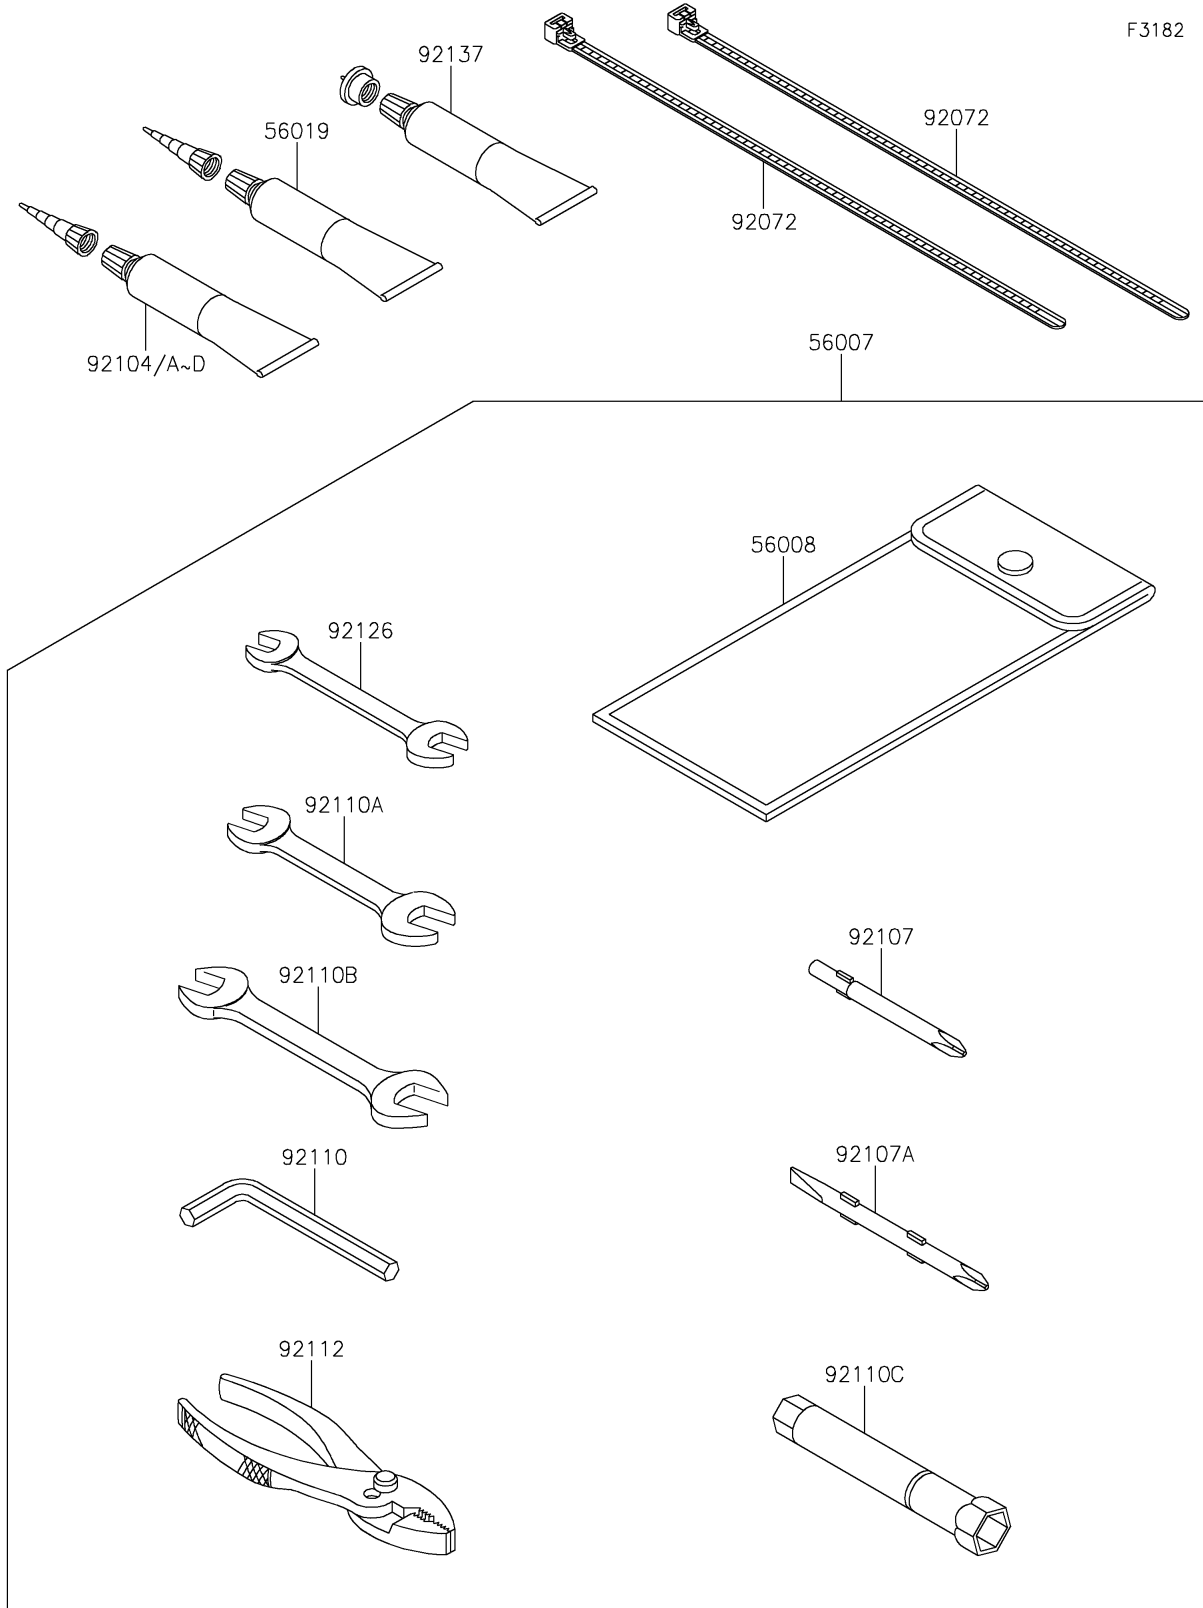

2020 JET SKI® STX®160 PARTS DIAGRAM

Owner's Tools