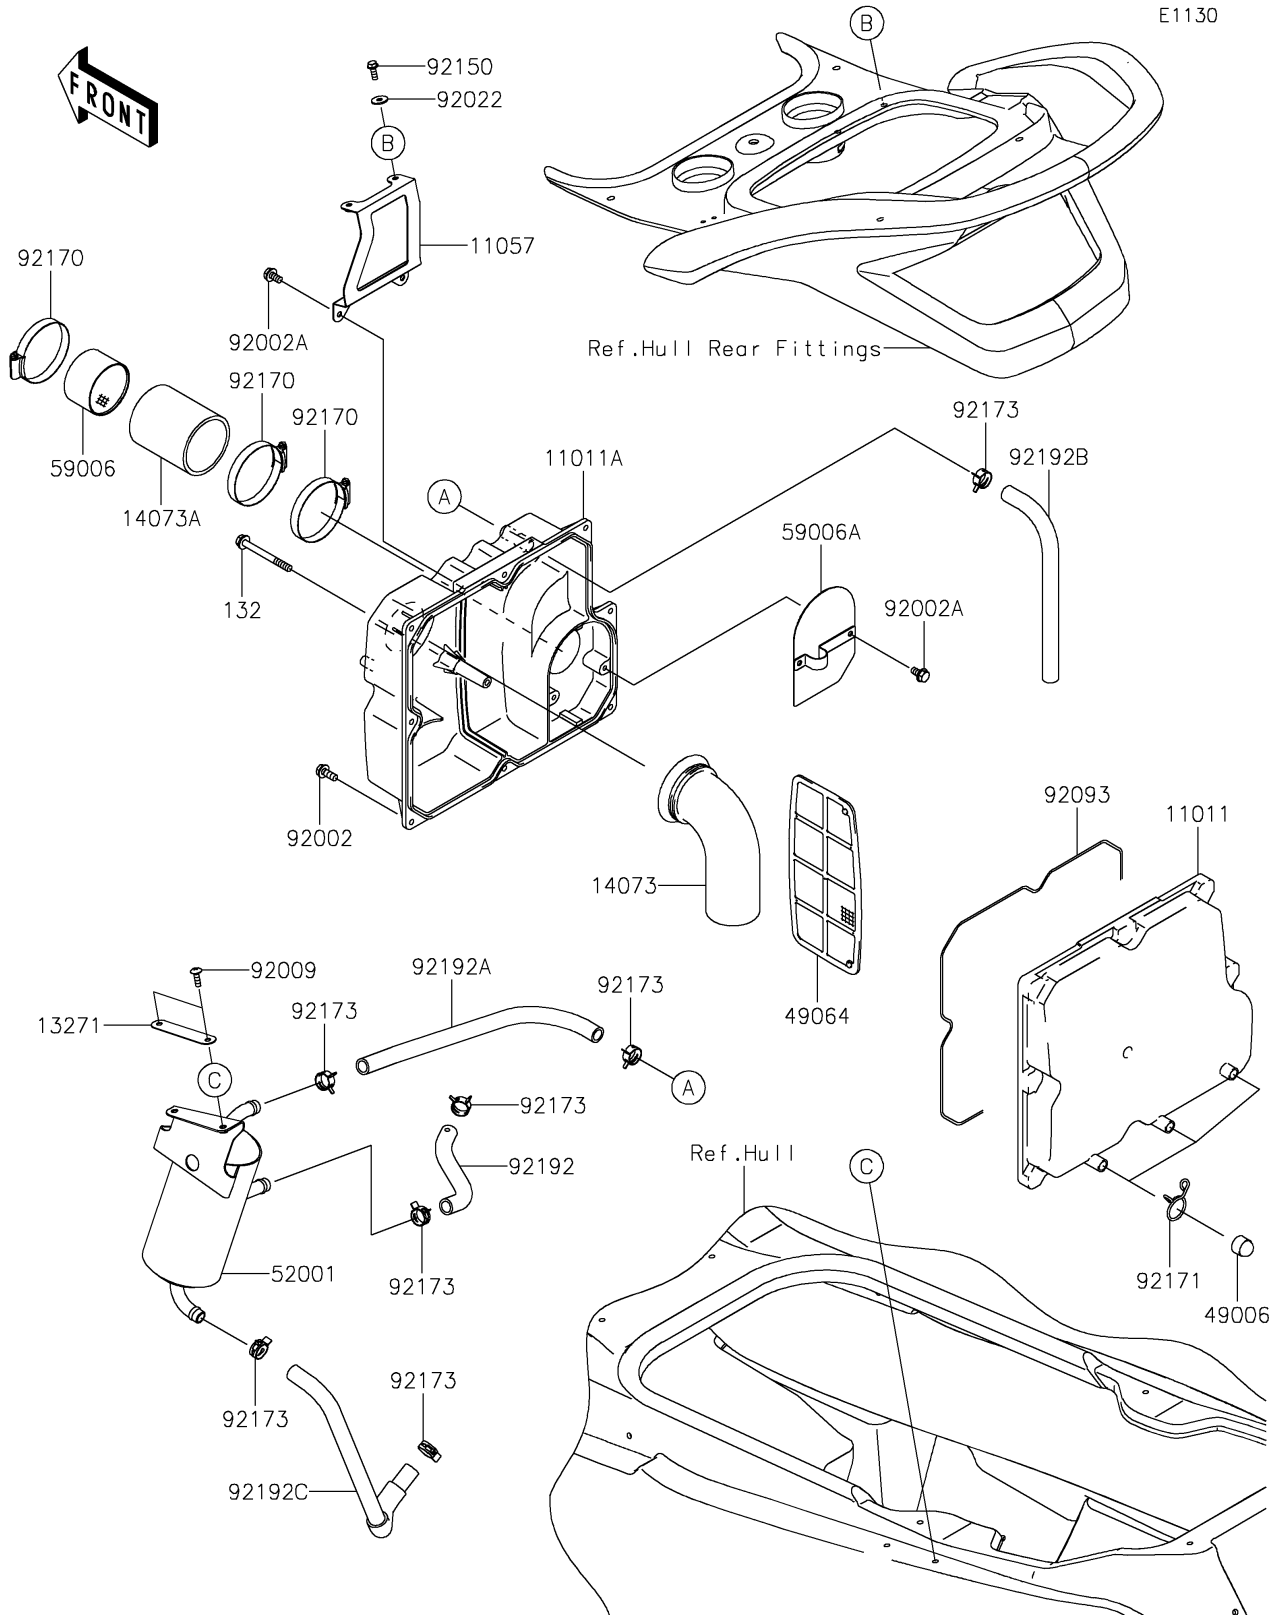

# 2020 JET SKI® STX®160X PARTS DIAGRAM

## Intake Silencer

### Intake Silencer

ITEM NAME	PART NUMBER	QUANTITY
CASE-AIR FILTER,RR (Ref # 11011)	11011-3704	1
CASE-AIR FILTER,FR (Ref # 11011A)	11011-3706	1
BRACKET (Ref # 11057)	11057-2555	1
BOLT-FLANGED-SMALL,6X60 (Ref # 132)	132BD0660	1
PLATE (Ref # 13271)	13271-3880	1
DUCT,AIR INLET (Ref # 14073)	14073-3794	1
DUCT,AIR FILTER-THOROTTLE (Ref # 14073A)	14073-3795	1
BOOT,DRAIN (Ref # 49006)	49006-3718	3
FILTER-AIR (Ref # 49064)	49064-3702	1
TANK-OIL,SEPARATOR (Ref # 52001)	52001-0012	1
ARRESTER-FLAME (Ref # 59006)	59006-0019	1
ARRESTER-FLAME (Ref # 59006A)	59006-3720	1
BOLT,6X16 (Ref # 92002)	92002-3728	8
BOLT,6X12 (Ref # 92002A)	92002-3763	4
SCREW,6X20 (Ref # 92009)	92009-3870	2
WASHER,6.5X20X1.5 (Ref # 92022)	92022-3710	2
SEAL (Ref # 92093)	92093-3766	1
BOLT,6X18 (Ref # 92150)	92150-3729	2
CLAMP (Ref # 92170)	92170-3764	3
CLAMP,BOOT (Ref # 92171)	92171-3711	3
CLAMP (Ref # 92173)	92173-1039	7
TUBE,HEAD-SEPARATOR (Ref # 92192)	92192-1081	1
TUBE,OIL TANK-AIR CLEANER (Ref # 92192A)	92192-1705	1
TUBE,BLOWBY (Ref # 92192B)	92192-3725	1
TUBE,OIL TANK-OIL PAN (Ref # 92192C)	92192-3808	1