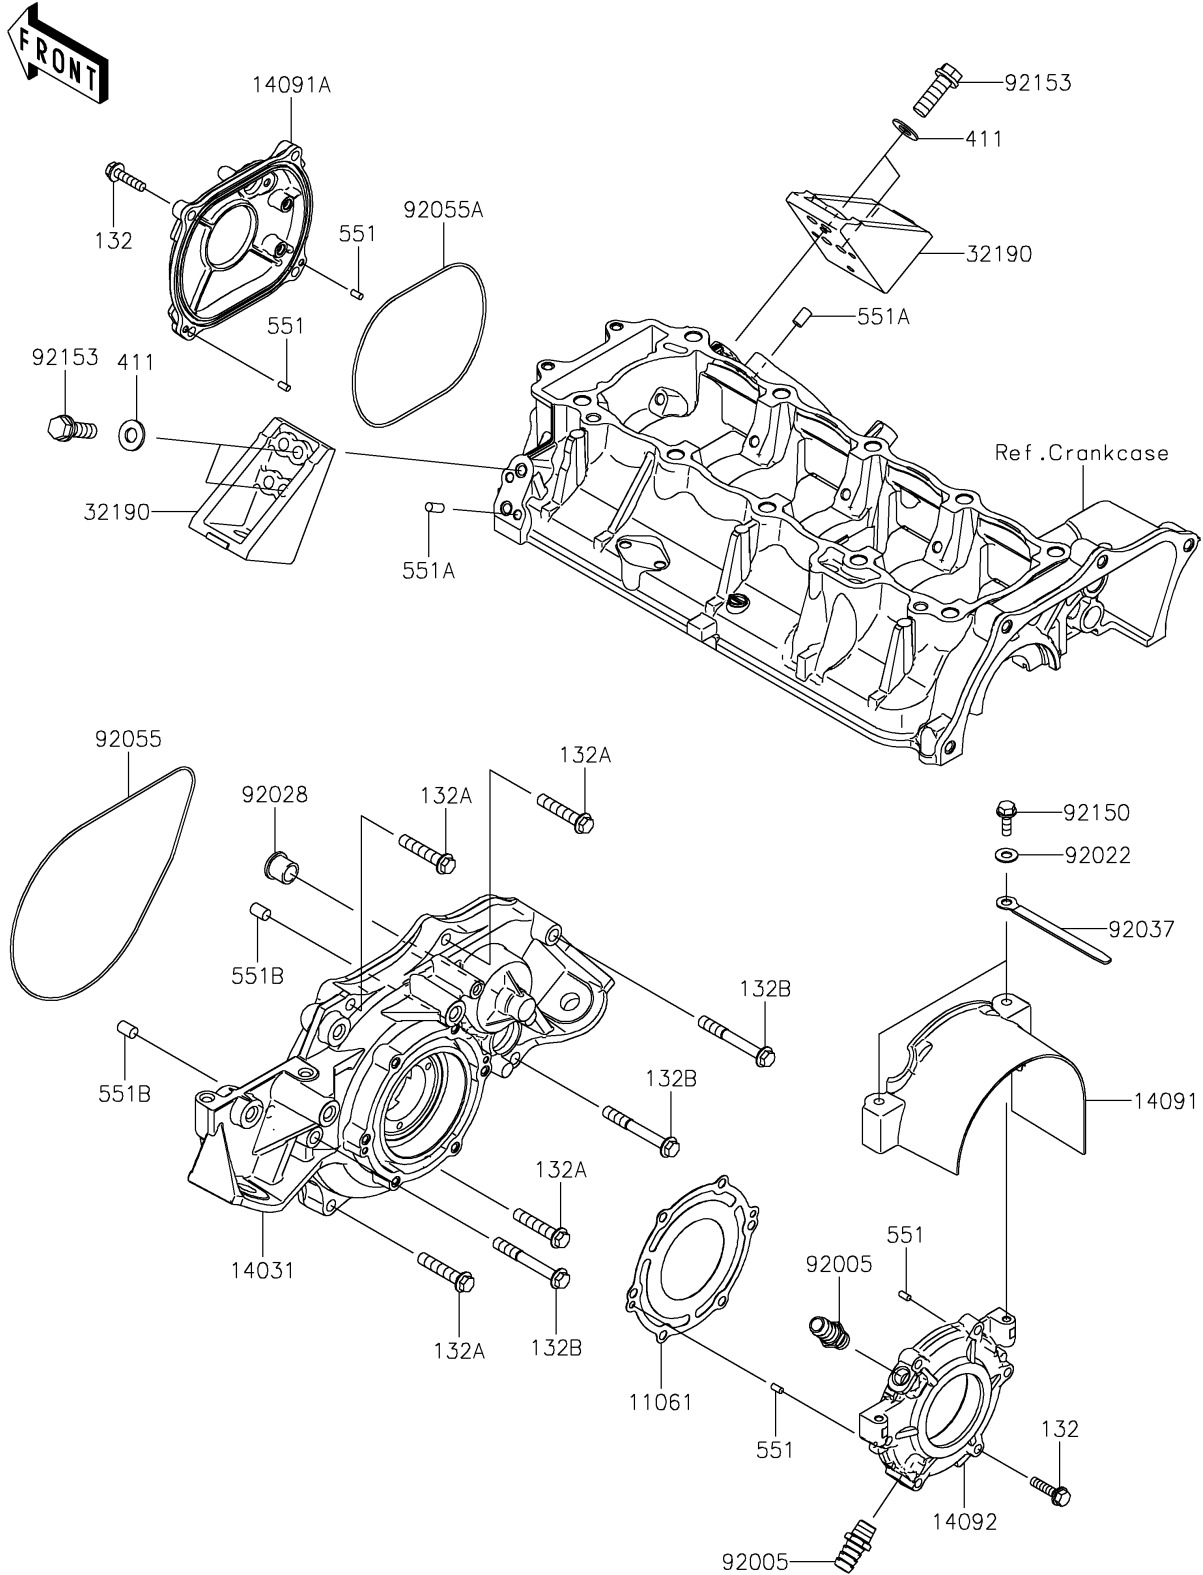

2020 JET SKI® STX®160X PARTS DIAGRAM

Engine Cover(s)

E1431

2020 JET SKI® STX®160X PARTS LIST

Engine Cover(s)

ITEM NAME	PART NUMBER	QUANTITY
GASKET,OUTPUT COVER (Ref # 11061)	11061-0812	1
BOLT-FLANGED-SMALL,6X25 (Ref # 132)	132BD0625	10
BOLT-FLANGED-SMALL,8X40 (Ref # 132A)	132BD0840	4
BOLT-FLANGED-SMALL,8X60 (Ref # 132B)	132BD0860	3
COVER-GENERATOR (Ref # 14031)	14031-3737	1
COVER,COUPLING (Ref # 14091)	14091-3749	1
COVER,PULS (Ref # 14091A)	14091-3763	1
COVER,OUTPUT (Ref # 14092)	14092-1046	1
BRACKET-ENGINE (Ref # 32190)	32190-3703	2
WASHER-PLAIN,8MM (Ref # 411)	411S0800	4
PIN-DOWEL (Ref # 551)	551R0408	4
PIN-DOWEL (Ref # 551A)	551R0612	4
PIN-DOWEL (Ref # 551B)	551R0812	2
FITTING (Ref # 92005)	92005-3714	2
WASHER,6.5X20X1.5 (Ref # 92022)	92022-3710	2
BUSHING (Ref # 92028)	92028-3718	1
CLAMP,L=100 (Ref # 92037)	92037-3736	2
RING-O,196X3 (Ref # 92055)	92055-3761	1
RING-O,120X3 (Ref # 92055A)	92055-3762	1
BOLT,6X18 (Ref # 92150)	92150-3729	2
BOLT,FLANGED,8X30 (Ref # 92153)	92153-3722	4