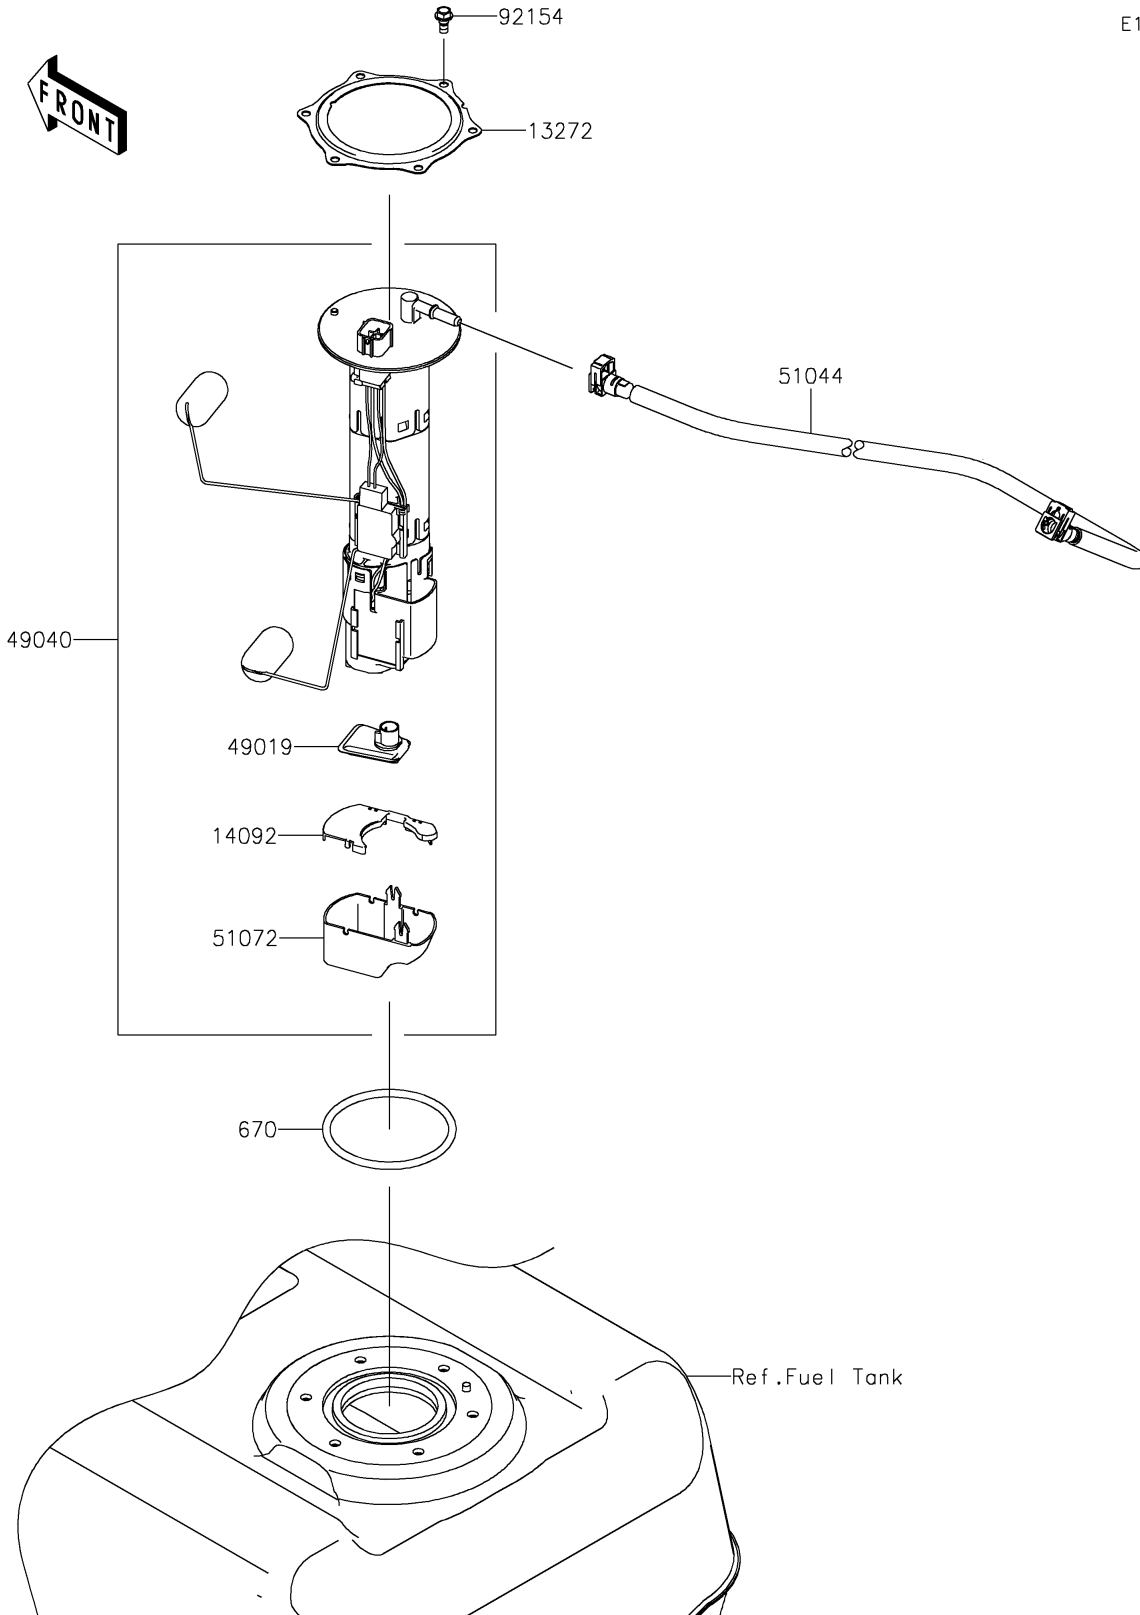

2020 JET SKI® STX®160X PARTS DIAGRAM

Fuel Pump

E1520

2020 JET SKI® STX®160X PARTS LIST

Fuel Pump

ITEM NAME	PART NUMBER	QUANTITY
PLATE (Ref # 13272)	13272-2589	1
COVER (Ref # 14092)	14092-1044	1
FILTER-FUEL (Ref # 49019)	49019-0013	1
PUMP-FUEL (Ref # 49040)	49040-0787	1
TUBE-ASSY (Ref # 51044)	51044-0914	1
CHAMBER-FUEL (Ref # 51072)	51072-0003	1
O RING (Ref # 670)	670E5090	1
BOLT,FUEL PUMP (Ref # 92154)	92154-3856	6