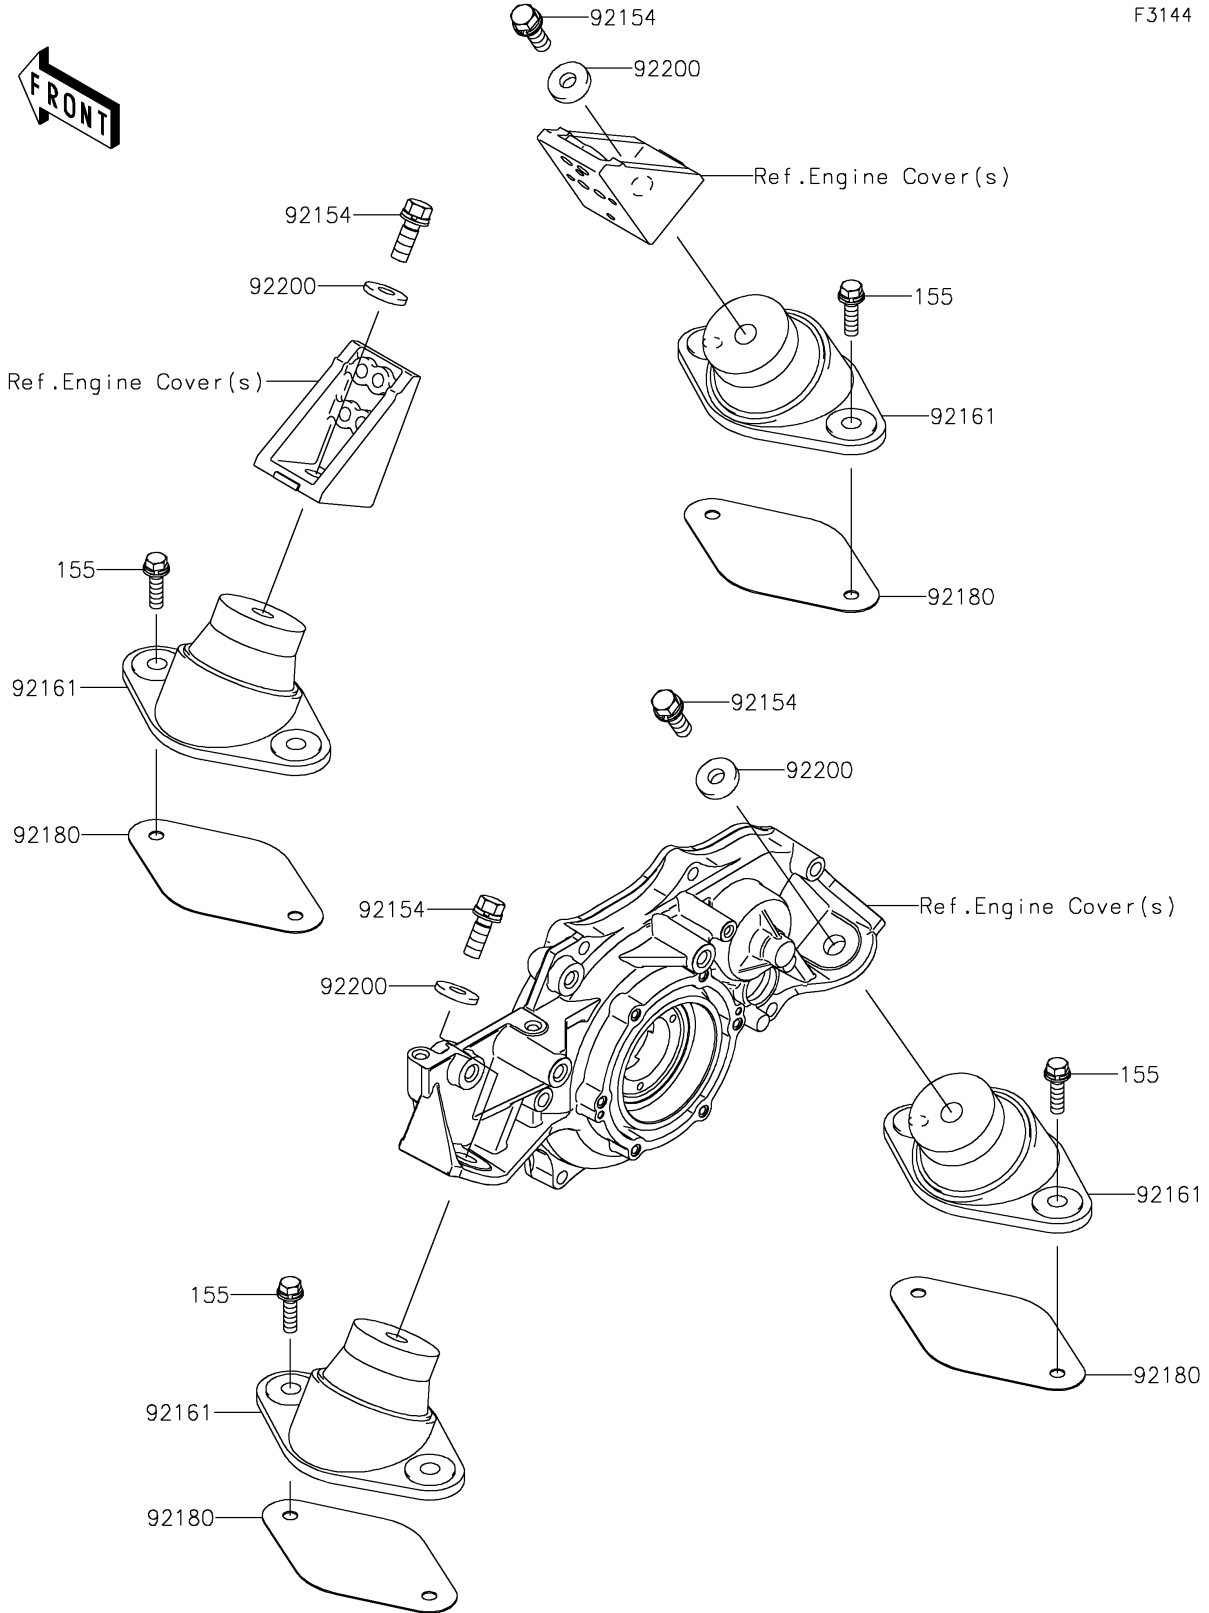

2020 JET SKI® STX®160X PARTS DIAGRAM

Engine Mount

F3144

2020 JET SKI® STX®160X PARTS LIST

Engine Mount

ITEM NAME	PART NUMBER	QUANTITY
BOLT-WSP-SMALL,8X30 (Ref # 155)	155R0830	8
BOLT,WSP,10X30 (Ref # 92154)	92154-3715	4
DAMPER,ENGINE MOUNT (Ref # 92161)	92161-3789	4
SHIM,T=1.0 (Ref # 92180)	92180-3716	AR
WASHER,10.5X26X4 (Ref # 92200)	92200-3798	4