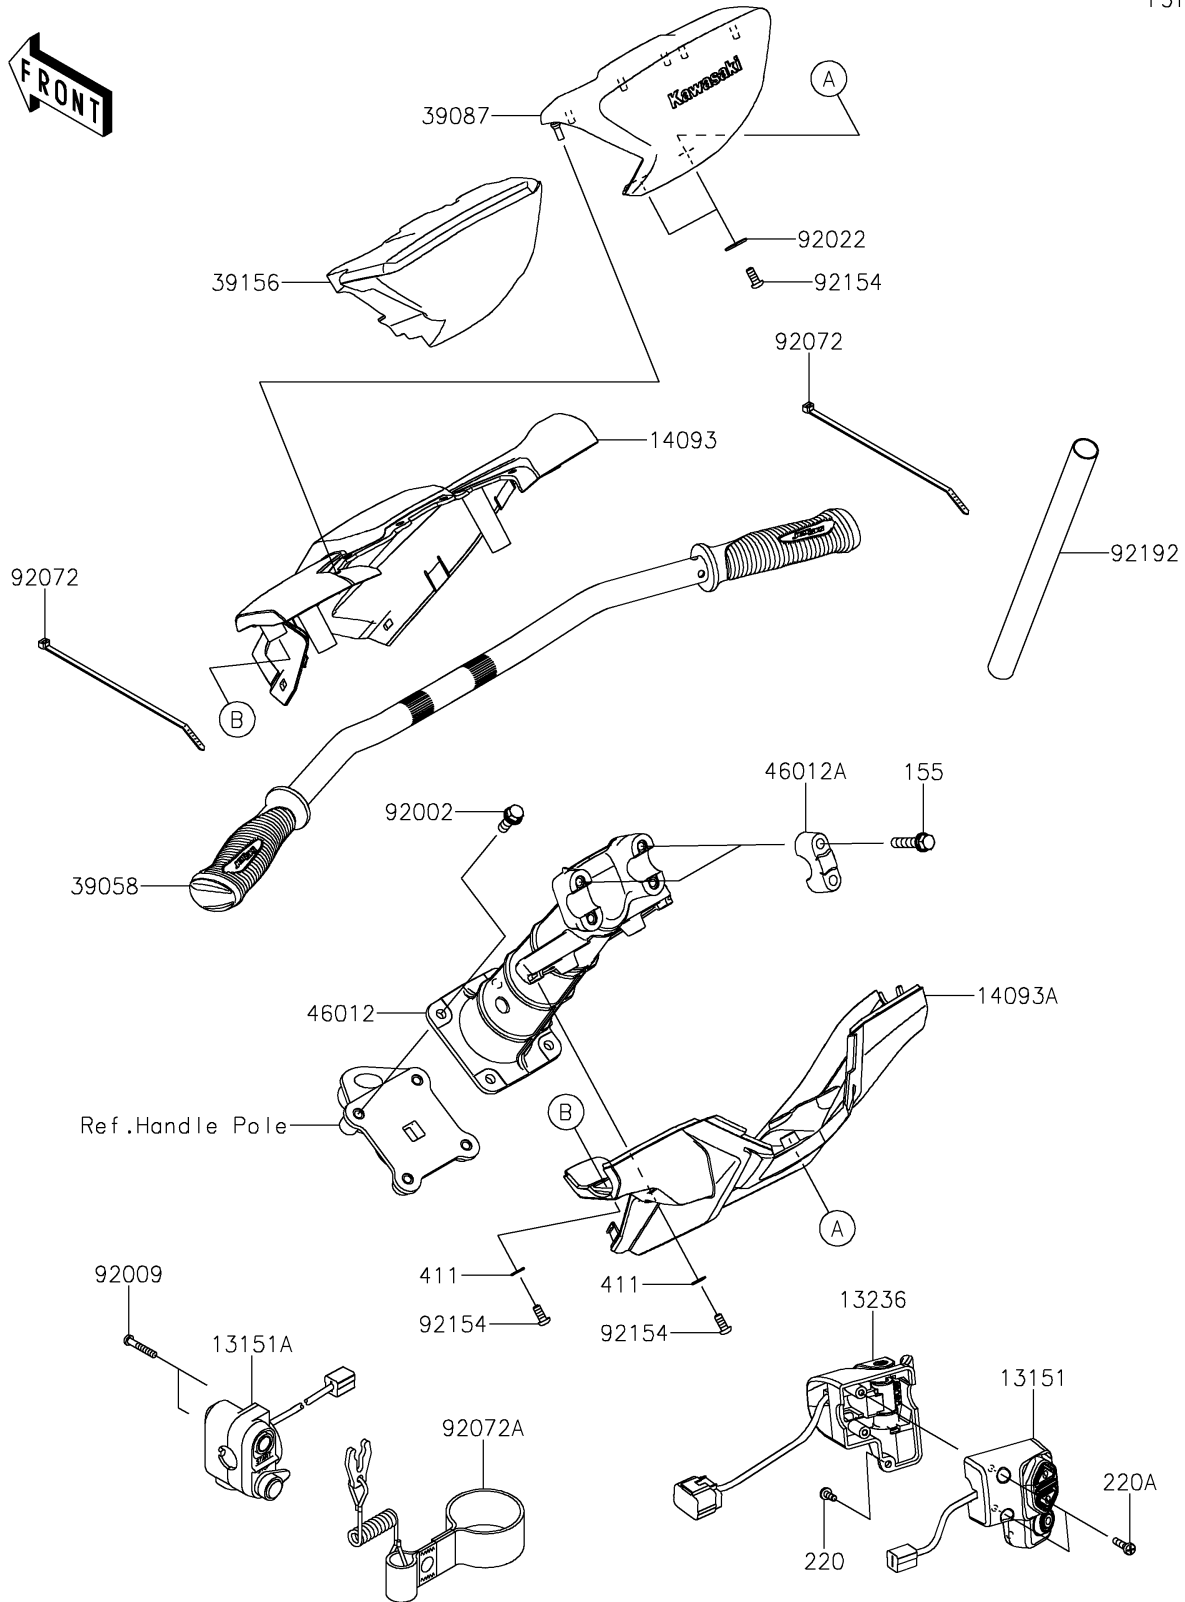

2020 JET SKI® STX®160X PARTS DIAGRAM

Handlebar

F3172

2020 JET SKI® STX®160X PARTS LIST

Handlebar

ITEM NAME	PART NUMBER	QUANTITY
SWITCH-COMP (Ref # 13151)	13151-0587	1
SWITCH-COMP,STOP&START (Ref # 13151A)	13151-3722	1
LEVER-COMP,THROTTLE (Ref # 13236)	13236-0820	1
COVER,HOLDER,FR (Ref # 14093)	14093-0900	1
COVER,HOLDER,RR (Ref # 14093A)	14093-0901	1
BOLT-WSP-SMALL,8X40 (Ref # 155)	155R0840	4
SCREW-PAN-CROS,5X14 (Ref # 220)	220R0514	1
SCREW-PAN-CROS,5X25 (Ref # 220A)	220R0525	2
HANDLE-COMP,F.BLACK (Ref # 39058)	39058-0041-6Z	1
PAD-HANDLE,GRAY (Ref # 39087)	39087-0014-66L	1
PAD,INNER (Ref # 39156)	39156-2457	1
WASHER-PLAIN,6MM (Ref # 411)	411S0600	6
HOLDER-HANDLE (Ref # 46012)	46012-0394	1
HOLDER-HANDLE,UPP (Ref # 46012A)	46012-3720	2
BOLT,8X25 (Ref # 92002)	92002-3774	4
SCREW,5X30 (Ref # 92009)	92009-3836	2
WASHER,6.5X20X1.5 (Ref # 92022)	92022-3710	2
BAND,L=188.85 (Ref # 92072)	92072-0105	2
BAND,TETHER SWITCH (Ref # 92072A)	92072-3809	1
BOLT,SOCKET,6X14 (Ref # 92154)	92154-3988	8
TUBE,35X37X200 (Ref # 92192)	92192-1990	1