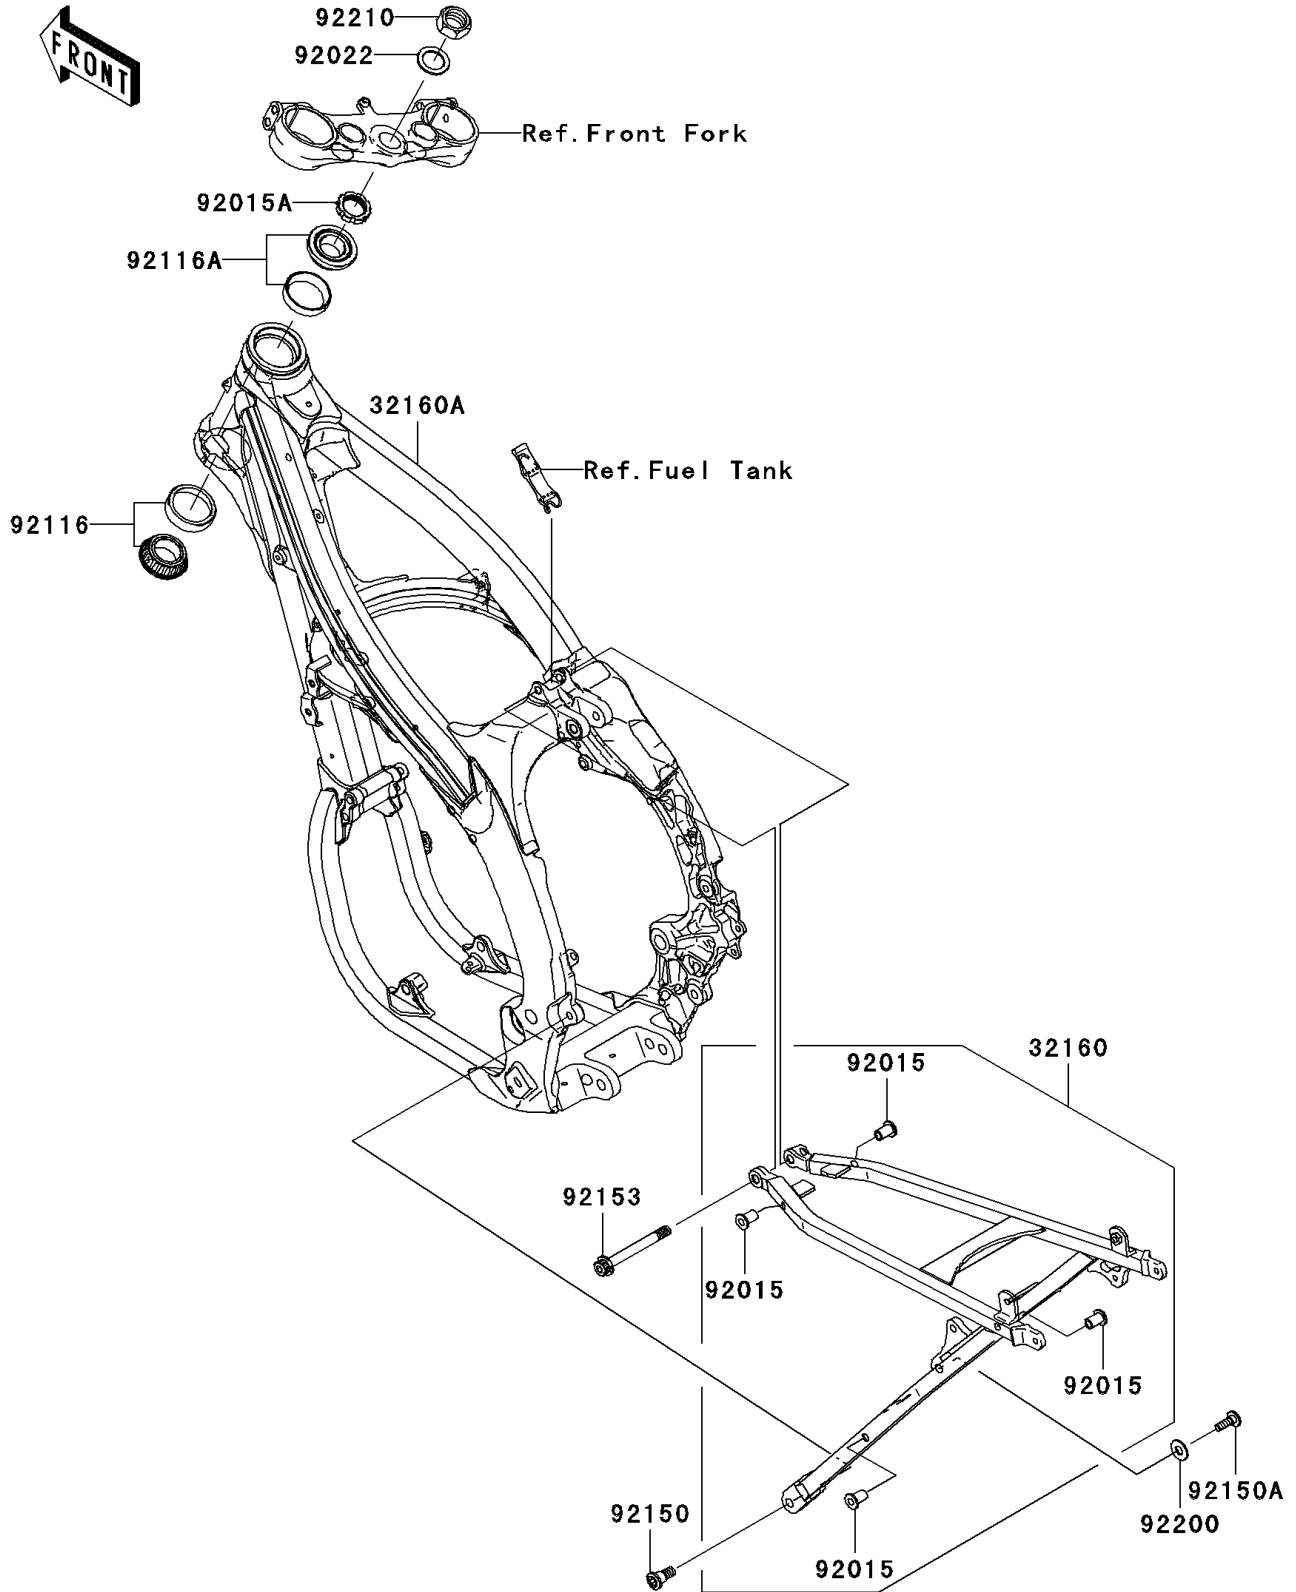

2007 KX450F PARTS DIAGRAM

Frame

F2120

2007 KX450F PARTS LIST

Frame

ITEM NAME	PART NUMBER	QUANTITY
FRAME-COMP,RR (Ref # 32160)	32160-0194	1
FRAME-COMP,FR (Ref # 32160A)	32160-0196	1
NUT,POP,6MM,L=15 (Ref # 92015)	92015-1791	4
NUT,STEERING STEM,28MM (Ref # 92015A)	92015-1861	1
WASHER,25X36X2.3 (Ref # 92022)	92022-250	1
BEARING-ROLLER,HI-CAP32006JRRS (Ref # 92116)	92116-1069	1
BEARING-ROLLER,HI-CAP320/28JRR (Ref # 92116A)	92116-1076	1
BOLT,SOCKET,8X20 (Ref # 92150)	92150-1760	1
BOLT,8X25 (Ref # 92150A)	92150-1845	1
BOLT,SOCKET,8X74 (Ref # 92153)	92153-1790	1
WASHER,10.5X24X1.5 (Ref # 92200)	92200-0154	1
NUT,24MM (Ref # 92210)	92210-0066	1