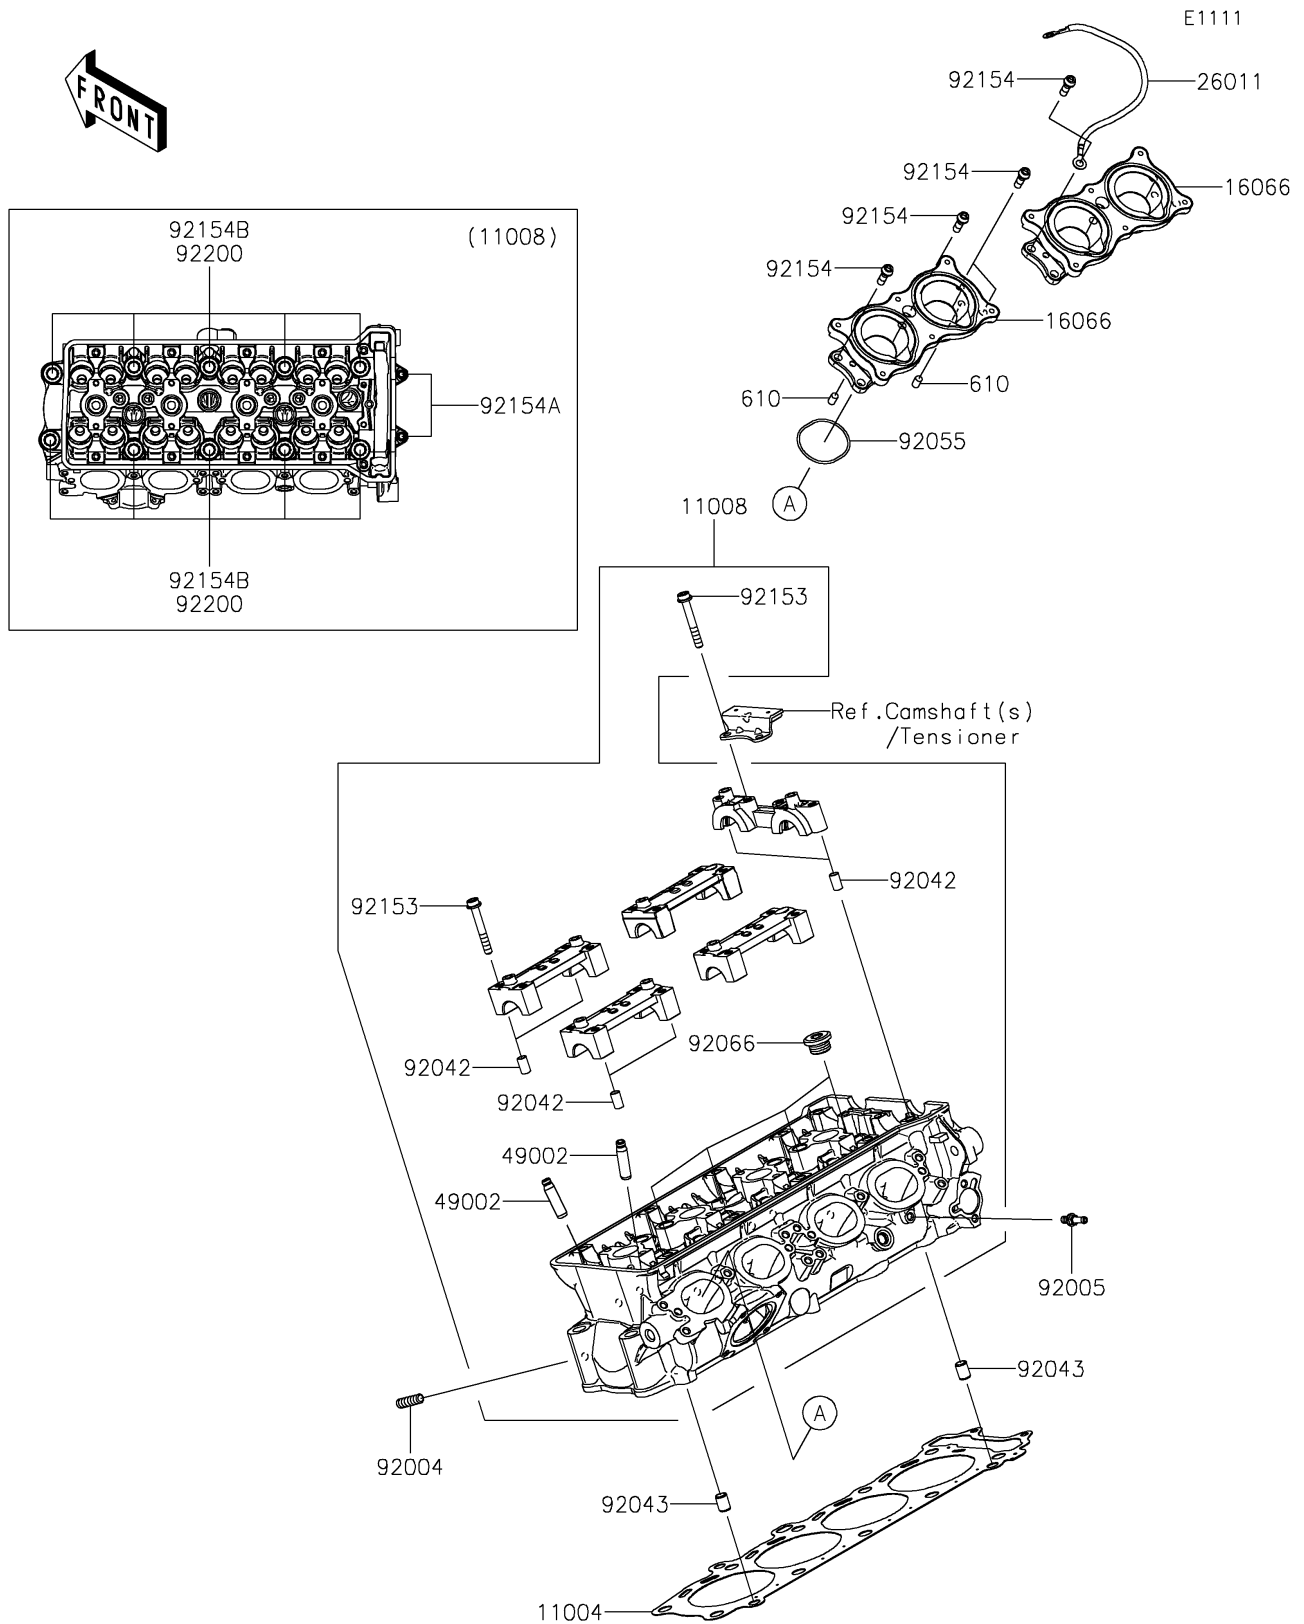

2021 Z H2 SE PARTS DIAGRAM

Cylinder Head

2021 Z H2 SE PARTS LIST

Cylinder Head

ITEM NAME	PART NUMBER	QUANTITY
GASKET-HEAD (Ref # 11004)	11004-0754	1
HEAD-COMP-CYLINDER (Ref # 11008)	11008-0980	1
HOLDER-THROTTLE BODY (Ref # 16066)	16066-0009	2
WIRE-LEAD (Ref # 26011)	26011-1982	1
GUIDE-VALVE (Ref # 49002)	49002-0009	16
ROLLER,6X10 (Ref # 610)	610A0610	4
STUD,8X18 (Ref # 92004)	92004-0049	8
FITTING (Ref # 92005)	92005-0826	1
PIN,DOWEL,6.3X8X14 (Ref # 92042)	92042-007	10
PIN,8.2X10X14 (Ref # 92043)	92043-1264	2
RING-O,43.7X1.9 (Ref # 92055)	92055-1401	4
PLUG,18X10 (Ref # 92066)	92066-0832	4
BOLT,SOCKET,6X45 (Ref # 92153)	92153-0656	20
BOLT,SOCKET,6X18 (Ref # 92154)	92154-1455	10
BOLT,SOCKET,6X25 (Ref # 92154A)	92154-1457	2
BOLT,11X103 (Ref # 92154B)	92154-1819	10
WASHER,11.2X18.2X1.8 (Ref # 92200)	92200-0940	10