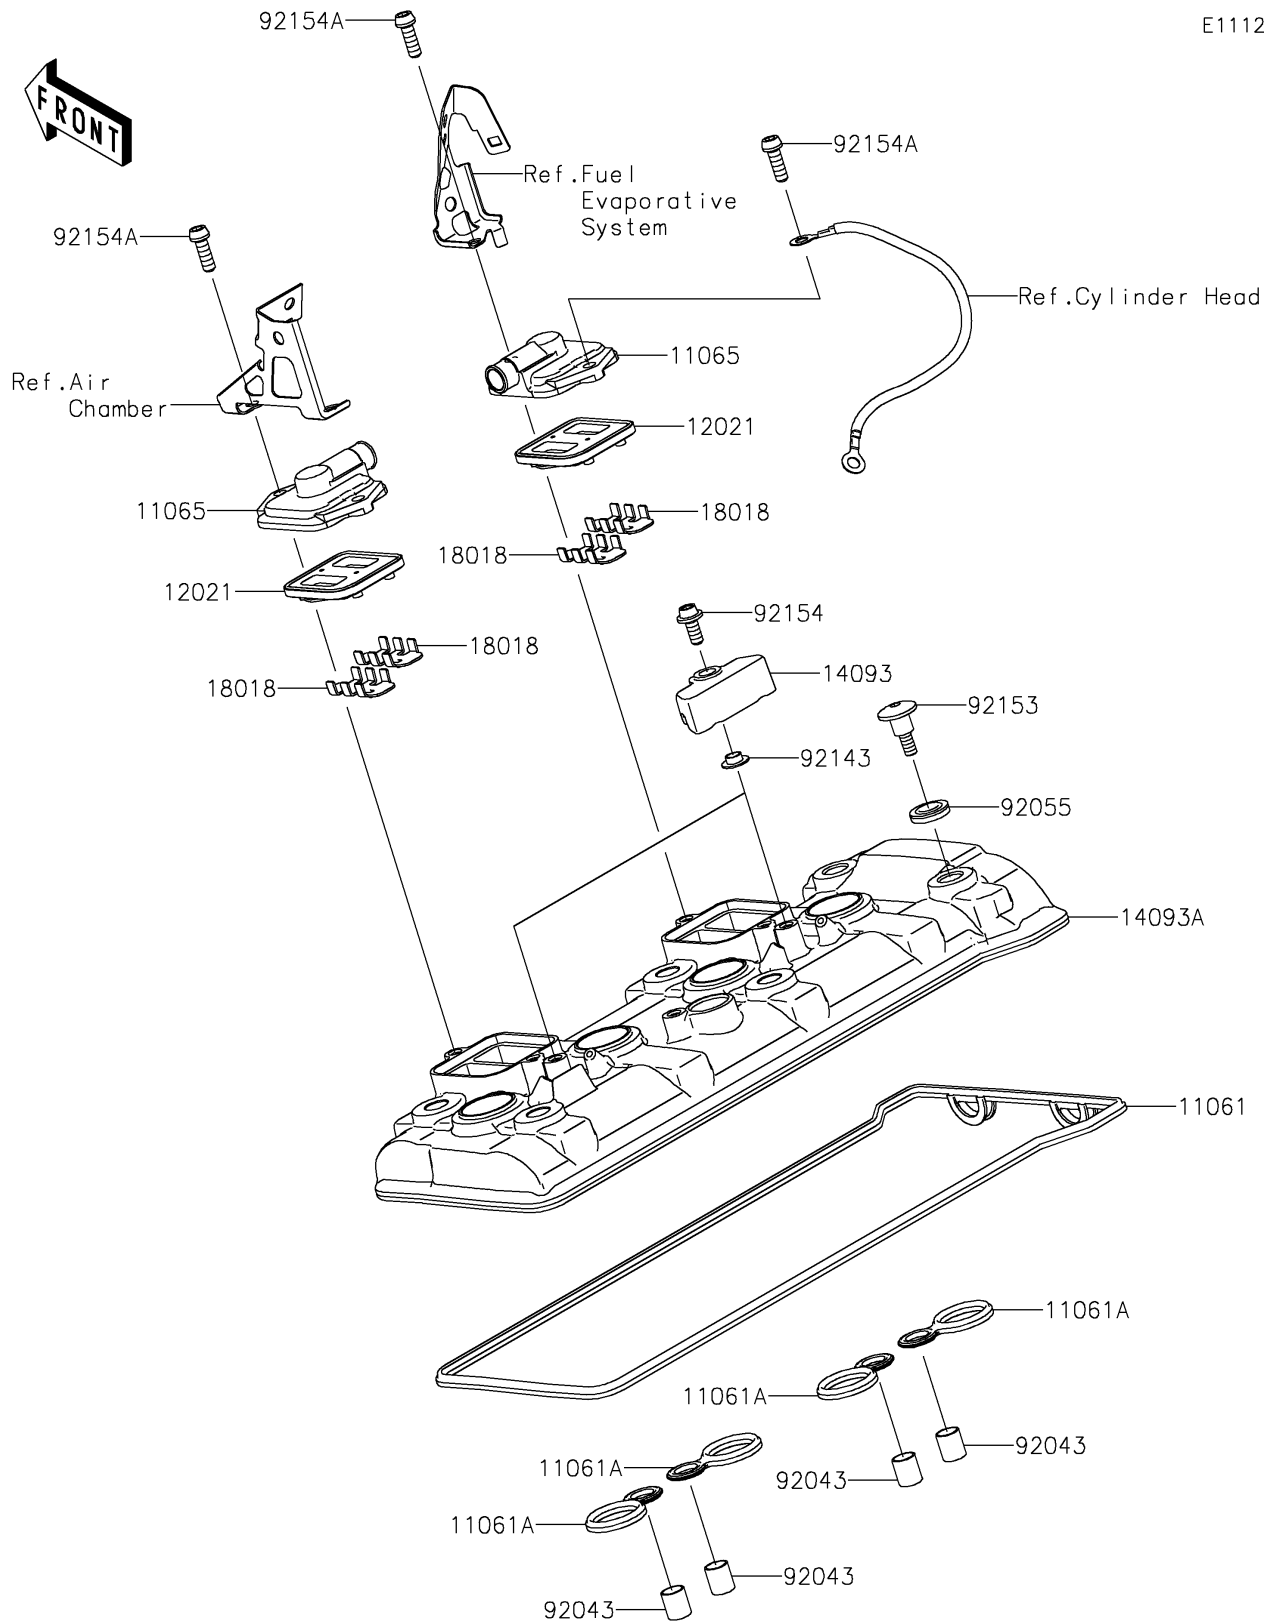

2021 Z H2 SE PARTS DIAGRAM

Cylinder Head Cover

E1112

2021 Z H2 SE PARTS LIST

Cylinder Head Cover

ITEM NAME	PART NUMBER	QUANTITY
-----------	-------------	----------