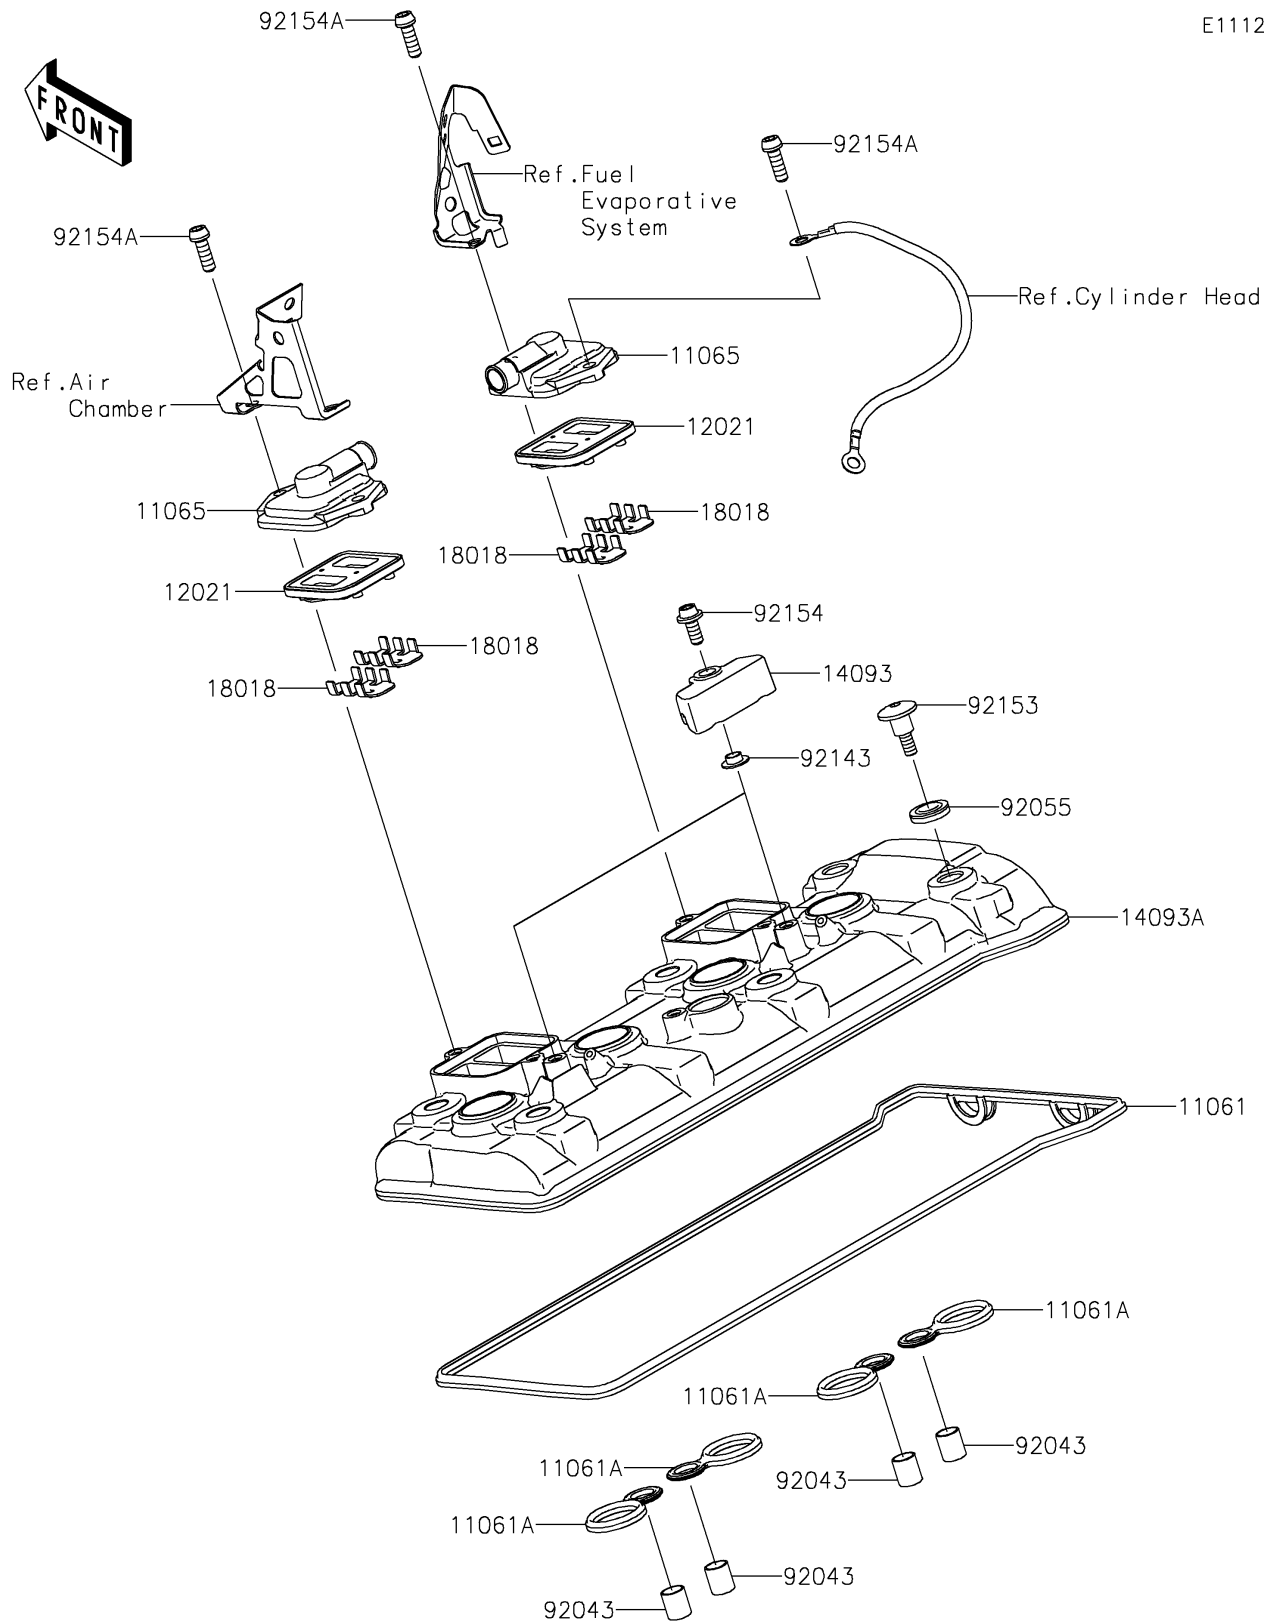

2021 Z H2 SE PARTS DIAGRAM

Cylinder Head Cover

E1112

2021 Z H2 SE PARTS LIST

Cylinder Head Cover

ITEM NAME	PART NUMBER	QUANTITY
-----------	-------------	----------