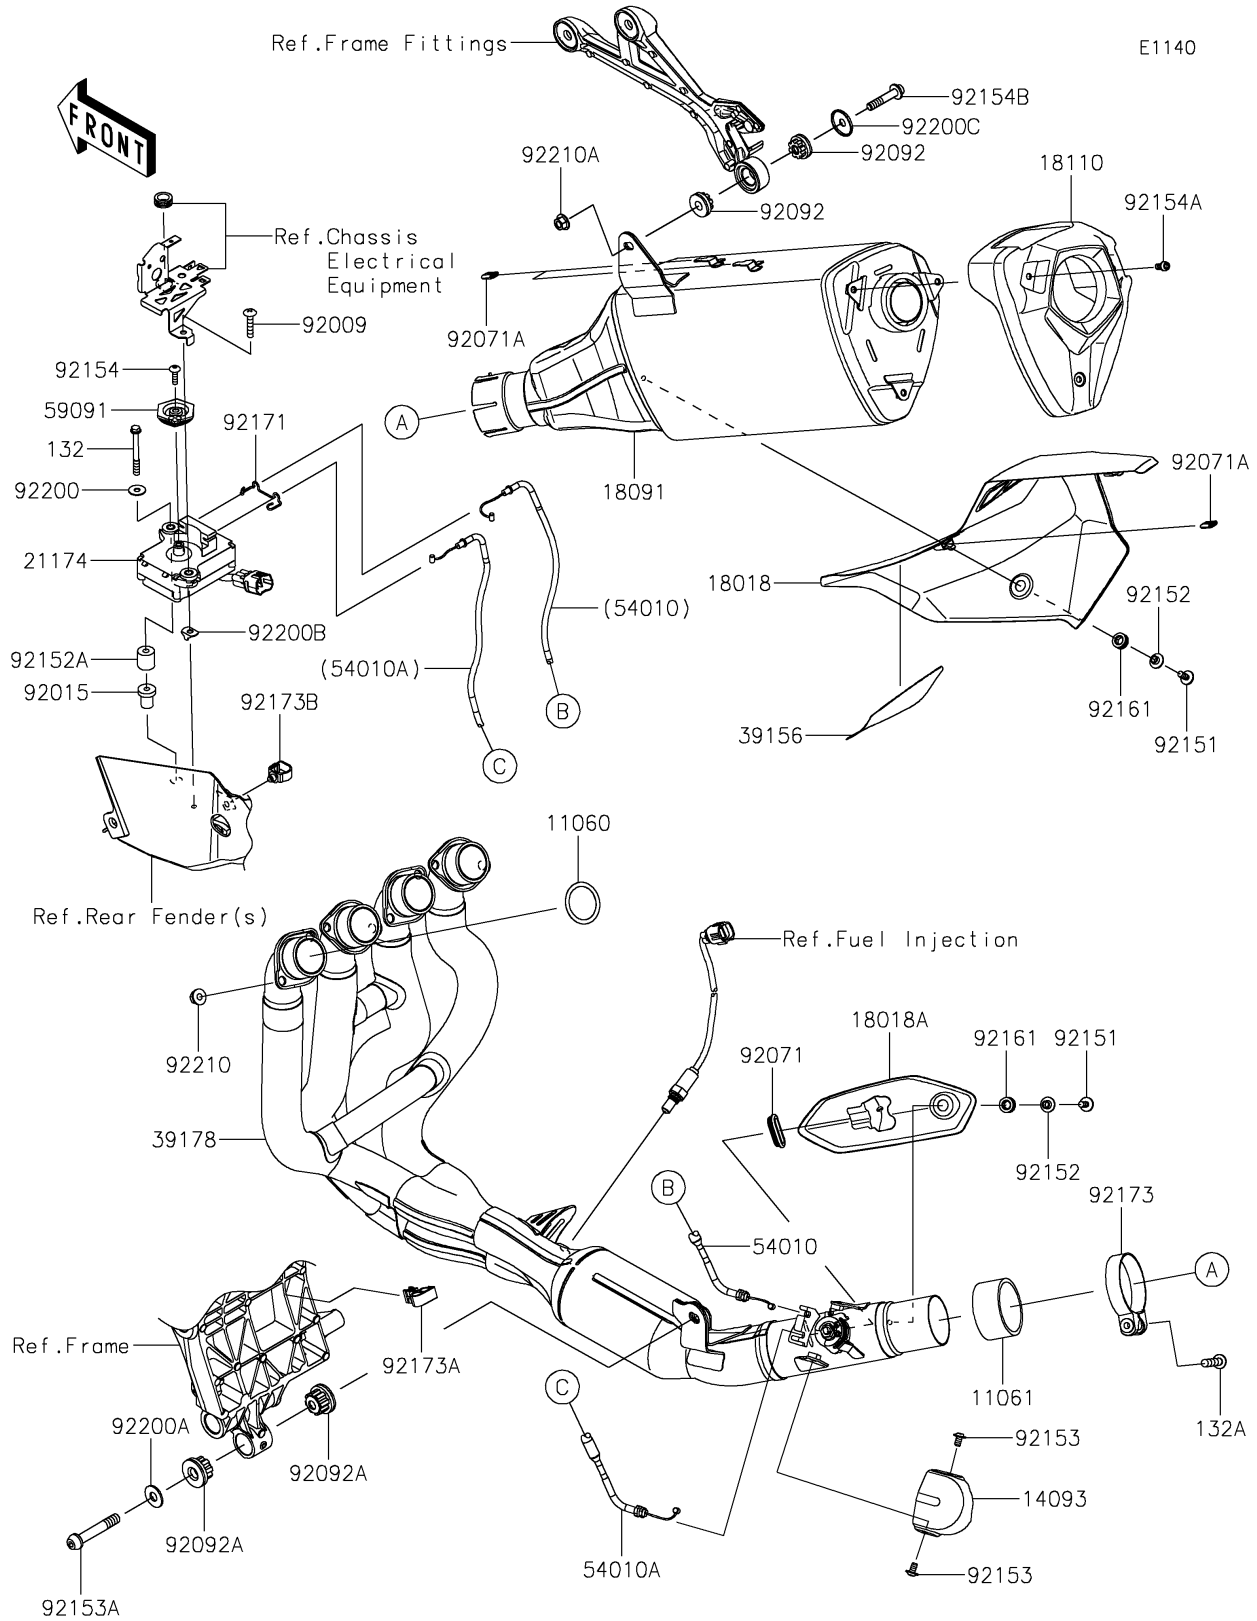

2021 Z H2 SE PARTS DIAGRAM

Muffler(s)

2021 Z H2 SE PARTS LIST

Muffler(s)

ITEM NAME	PART NUMBER	QUANTITY
GASKET,EXHAUST PIPE (Ref # 11060)	11060-1203	4
GASKET,MUFFLER JOINT (Ref # 11061)	11061-0980	1
BOLT-FLANGED-SMALL,6X55 (Ref # 132)	132BA0655	1
BOLT-FLANGED-SMALL,8X40 (Ref # 132A)	132BC0840	1
COVER (Ref # 14093)	14093-0975	1
PLATE-HEAT GUARD,RR (Ref # 18018)	18018-0618	1
PLATE-HEAT GUARD,FR (Ref # 18018A)	18018-0621	1
BODY-COMP-MUFFLER (Ref # 18091)	18091-1186	1
BODY END-MUFFLER (Ref # 18110)	18110-0217	1
MOTOR-ELECTRIC (Ref # 21174)	21174-0012	1
PAD,HEAT GUARD,RR (Ref # 39156)	39156-2593	1
MANIFOLD-COMP-EXHAUST (Ref # 39178)	39178-0400	1
CABLE,OPEN (Ref # 54010)	54010-0647	1
CABLE,CLOSE (Ref # 54010A)	54010-0648	1
PULLEY (Ref # 59091)	59091-0007	1
SCREW,TAPPING,6X30 (Ref # 92009)	92009-1481	1
NUT,RUBBER,6MM (Ref # 92015)	92015-1692	1
GROMMET (Ref # 92071)	92071-0752	1
GROMMET (Ref # 92071A)	92071-1270	3
BUSHING-RUBBER (Ref # 92092)	92092-0018	2
BUSHING-RUBBER (Ref # 92092A)	92092-1081	2
BOLT,SOCKET,6X14 (Ref # 92151)	92151-1654	2
COLLAR (Ref # 92152)	92152-2671	2
COLLAR,6.5X18X18.9 (Ref # 92152A)	92152-2704	1
BOLT,SOCKET,6X10 (Ref # 92153)	92153-1527	2
BOLT,SOCKET,10X60 (Ref # 92153A)	92153-1837	1
BOLT,TORX,5X18 (Ref # 92154)	92154-0217	1
BOLT,SOCKET,6X12 (Ref # 92154A)	92154-1453	3
BOLT,SOCKET,8X40 (Ref # 92154B)	92154-2808	1

2021 Z H2 SE PARTS LIST

Muffler(s)

ITEM NAME	PART NUMBER	QUANTITY
DAMPER (Ref # 92161)	92161-0306	2
CLAMP (Ref # 92171)	92171-0292	1
CLAMP,64.5MM (Ref # 92173)	92173-0284	1
CLAMP,CLIP (Ref # 92173A)	92173-0799	1
CLAMP,HOLDER CLIP (Ref # 92173B)	92173-0868	1
WASHER (Ref # 92200)	92200-0078	1
WASHER,10.5X25X2.0 (Ref # 92200A)	92200-1377	1
WASHER (Ref # 92200B)	92200-1746	1
WASHER (Ref # 92200C)	92200-1919	1
NUT,8MM (Ref # 92210)	92210-0076	8
NUT,8MM (Ref # 92210A)	92210-0121	1