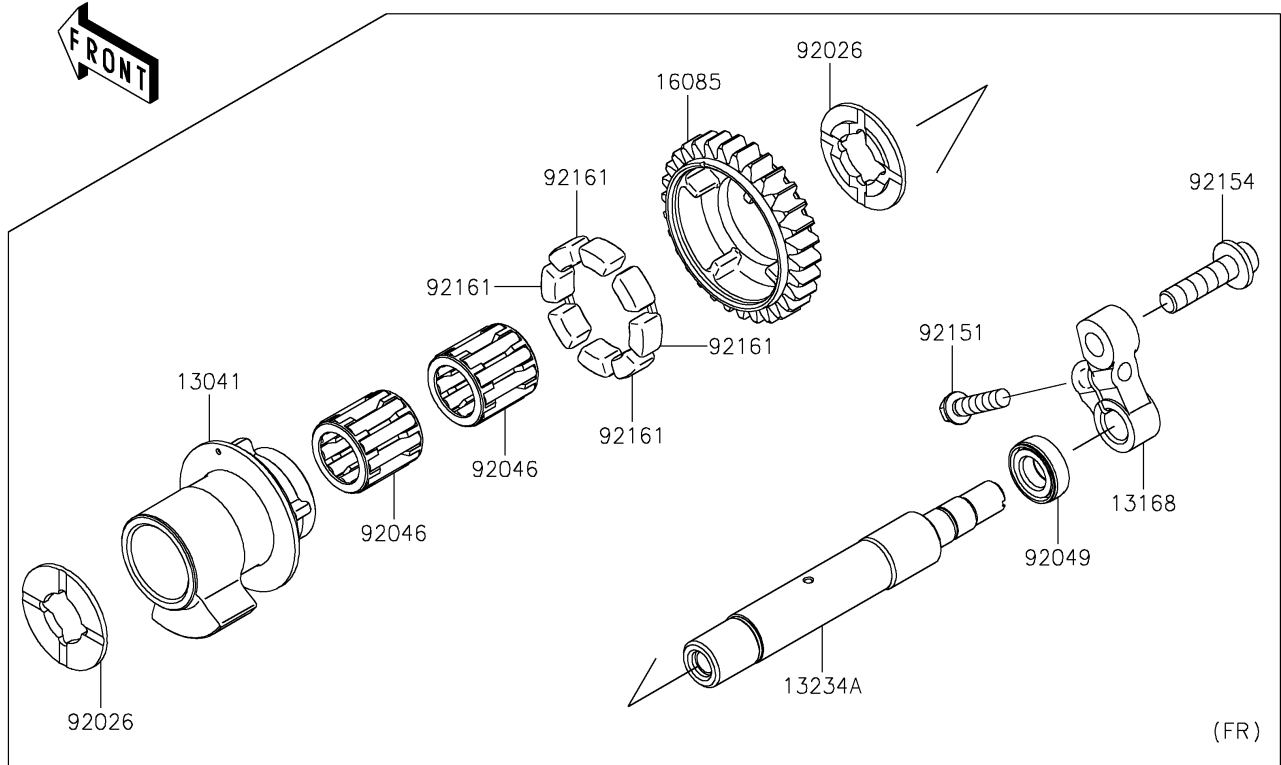

2021 Z H2 SE PARTS DIAGRAM

Balancer

E1323

2021 Z H2 SE PARTS LIST

Balancer

ITEM NAME	PART NUMBER	QUANTITY
BALANCER,FR (Ref # 13041)	13041-0043	1
BALANCER,RR (Ref # 13041A)	13041-0045	1
LEVER,BACKLASH ADJUSTMENT (Ref # 13168)	13168-0831	2
SHAFT-COMP (Ref # 13234)	13234-0050	1
SHAFT-COMP (Ref # 13234A)	13234-0595	1
GEAR,30T (Ref # 16085)	16085-0621	2
SPACER (Ref # 92026)	92026-0730	4
BEARING-NEEDLE (Ref # 92046)	92046-1266	4
SEAL-OIL (Ref # 92049)	92049-0720	2
BOLT,FLANGED-SMALL,6X25 (Ref # 92151)	92151-1930	2
BOLT,SOCKET,8X30 (Ref # 92154)	92154-1679	2
DAMPER (Ref # 92161)	92161-1055	8