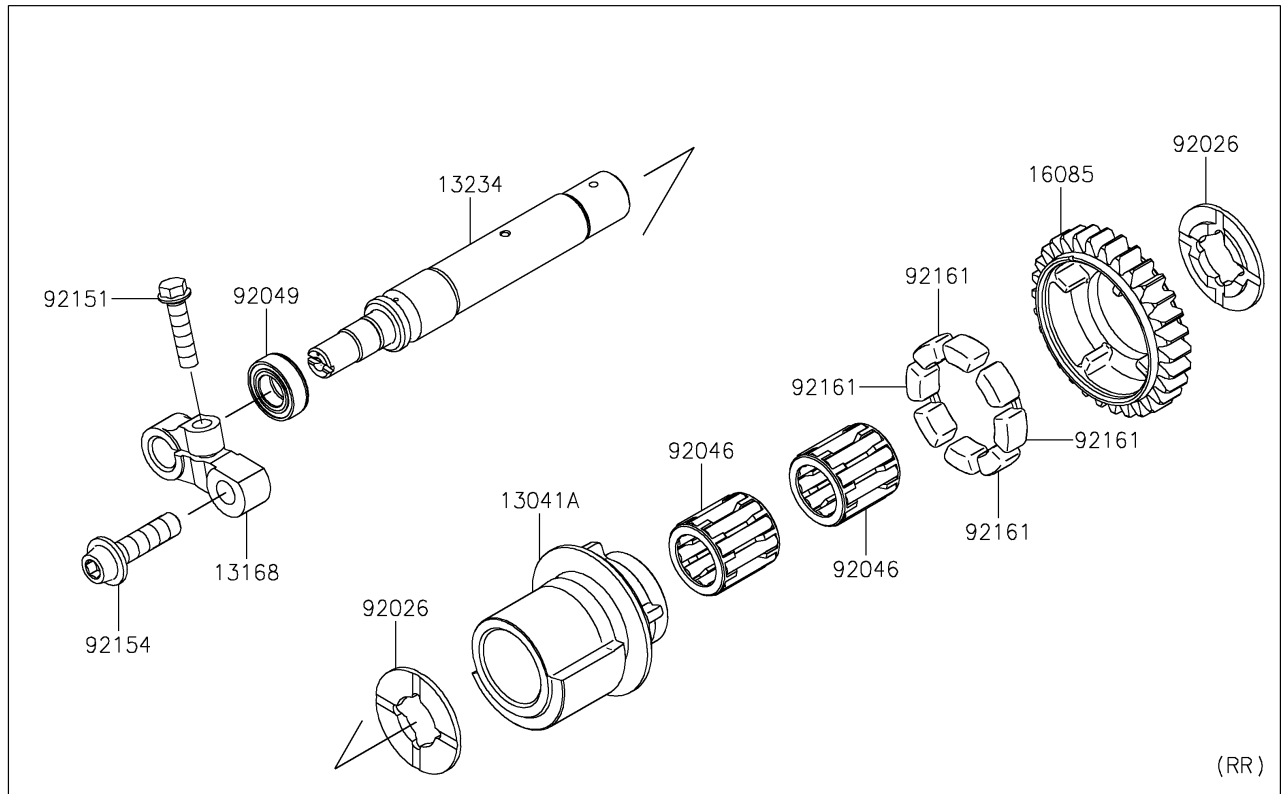

2021 Z H2 SE PARTS DIAGRAM

Balancer

E1323

2021 Z H2 SE PARTS LIST

Balancer

ITEM NAME	PART NUMBER	QUANTITY
BALANCER,FR (Ref # 13041)	13041-0043	1
BALANCER,RR (Ref # 13041A)	13041-0045	1
LEVER,BACKLASH ADJUSTMENT (Ref # 13168)	13168-0831	2
SHAFT-COMP (Ref # 13234)	13234-0050	1
SHAFT-COMP (Ref # 13234A)	13234-0595	1
GEAR,30T (Ref # 16085)	16085-0621	2
SPACER (Ref # 92026)	92026-0730	4
BEARING-NEEDLE (Ref # 92046)	92046-1266	4
SEAL-OIL (Ref # 92049)	92049-0720	2
BOLT,FLANGED-SMALL,6X25 (Ref # 92151)	92151-1930	2
BOLT,SOCKET,8X30 (Ref # 92154)	92154-1679	2
DAMPER (Ref # 92161)	92161-1055	8