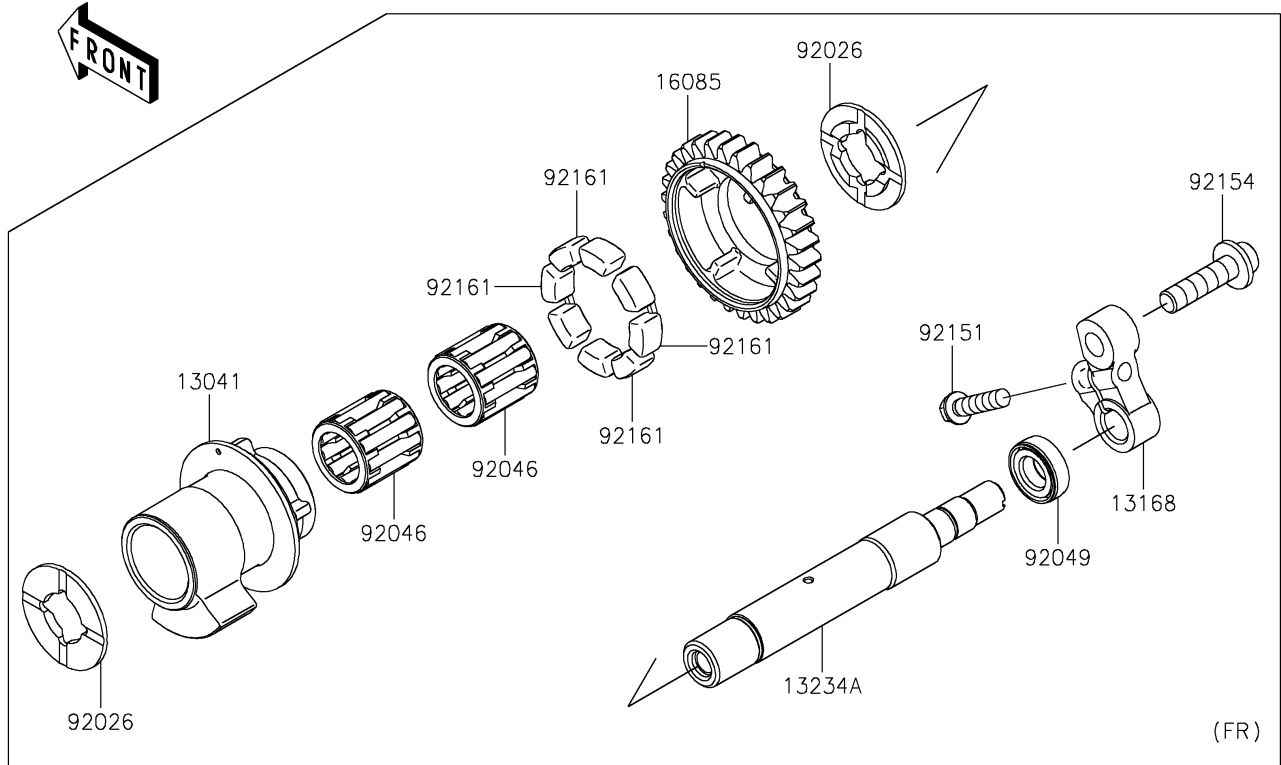

2021 Z H2 SE PARTS DIAGRAM

Balancer

E1323

2021 Z H2 SE PARTS LIST

Balancer

| ITEM NAME | PART NUMBER | QUANTITY |
|---|-------------|----------|
| BALANCER,FR (Ref # 13041) | 13041-0043 | 1 |
| BALANCER,RR (Ref # 13041A) | 13041-0045 | 1 |
| LEVER,BACKLASH ADJUSTMENT (Ref # 13168) | 13168-0831 | 2 |
| SHAFT-COMP (Ref # 13234) | 13234-0050 | 1 |
| SHAFT-COMP (Ref # 13234A) | 13234-0595 | 1 |
| GEAR,30T (Ref # 16085) | 16085-0621 | 2 |
| SPACER (Ref # 92026) | 92026-0730 | 4 |
| BEARING-NEEDLE (Ref # 92046) | 92046-1266 | 4 |
| SEAL-OIL (Ref # 92049) | 92049-0720 | 2 |
| BOLT,FLANGED-SMALL,6X25 (Ref # 92151) | 92151-1930 | 2 |
| BOLT,SOCKET,8X30 (Ref # 92154) | 92154-1679 | 2 |
| DAMPER (Ref # 92161) | 92161-1055 | 8 |