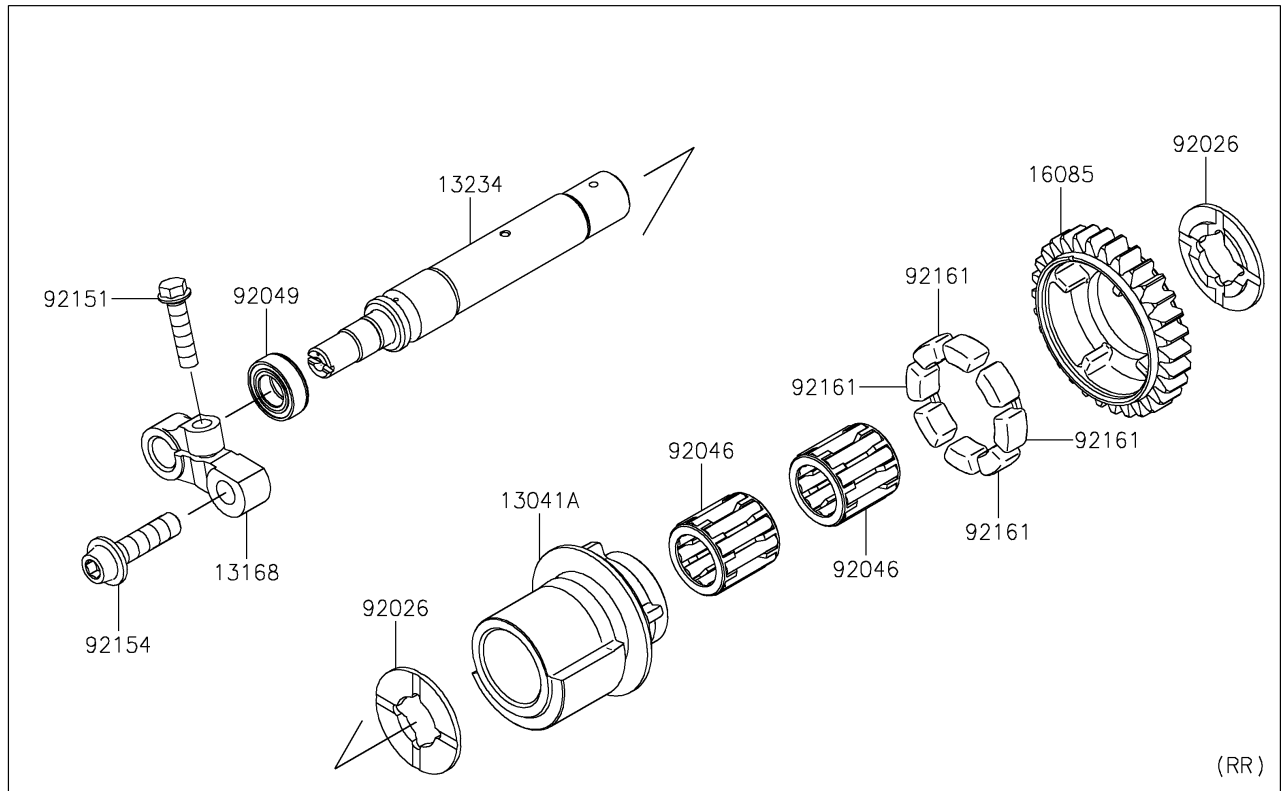

2021 Z H2 SE PARTS DIAGRAM

Balancer

E1323

2021 Z H2 SE PARTS LIST

Balancer

| ITEM NAME | PART NUMBER | QUANTITY |
|---|-------------|----------|
| BALANCER,FR (Ref # 13041) | 13041-0043 | 1 |
| BALANCER,RR (Ref # 13041A) | 13041-0045 | 1 |
| LEVER,BACKLASH ADJUSTMENT (Ref # 13168) | 13168-0831 | 2 |
| SHAFT-COMP (Ref # 13234) | 13234-0050 | 1 |
| SHAFT-COMP (Ref # 13234A) | 13234-0595 | 1 |
| GEAR,30T (Ref # 16085) | 16085-0621 | 2 |
| SPACER (Ref # 92026) | 92026-0730 | 4 |
| BEARING-NEEDLE (Ref # 92046) | 92046-1266 | 4 |
| SEAL-OIL (Ref # 92049) | 92049-0720 | 2 |
| BOLT,FLANGED-SMALL,6X25 (Ref # 92151) | 92151-1930 | 2 |
| BOLT,SOCKET,8X30 (Ref # 92154) | 92154-1679 | 2 |
| DAMPER (Ref # 92161) | 92161-1055 | 8 |